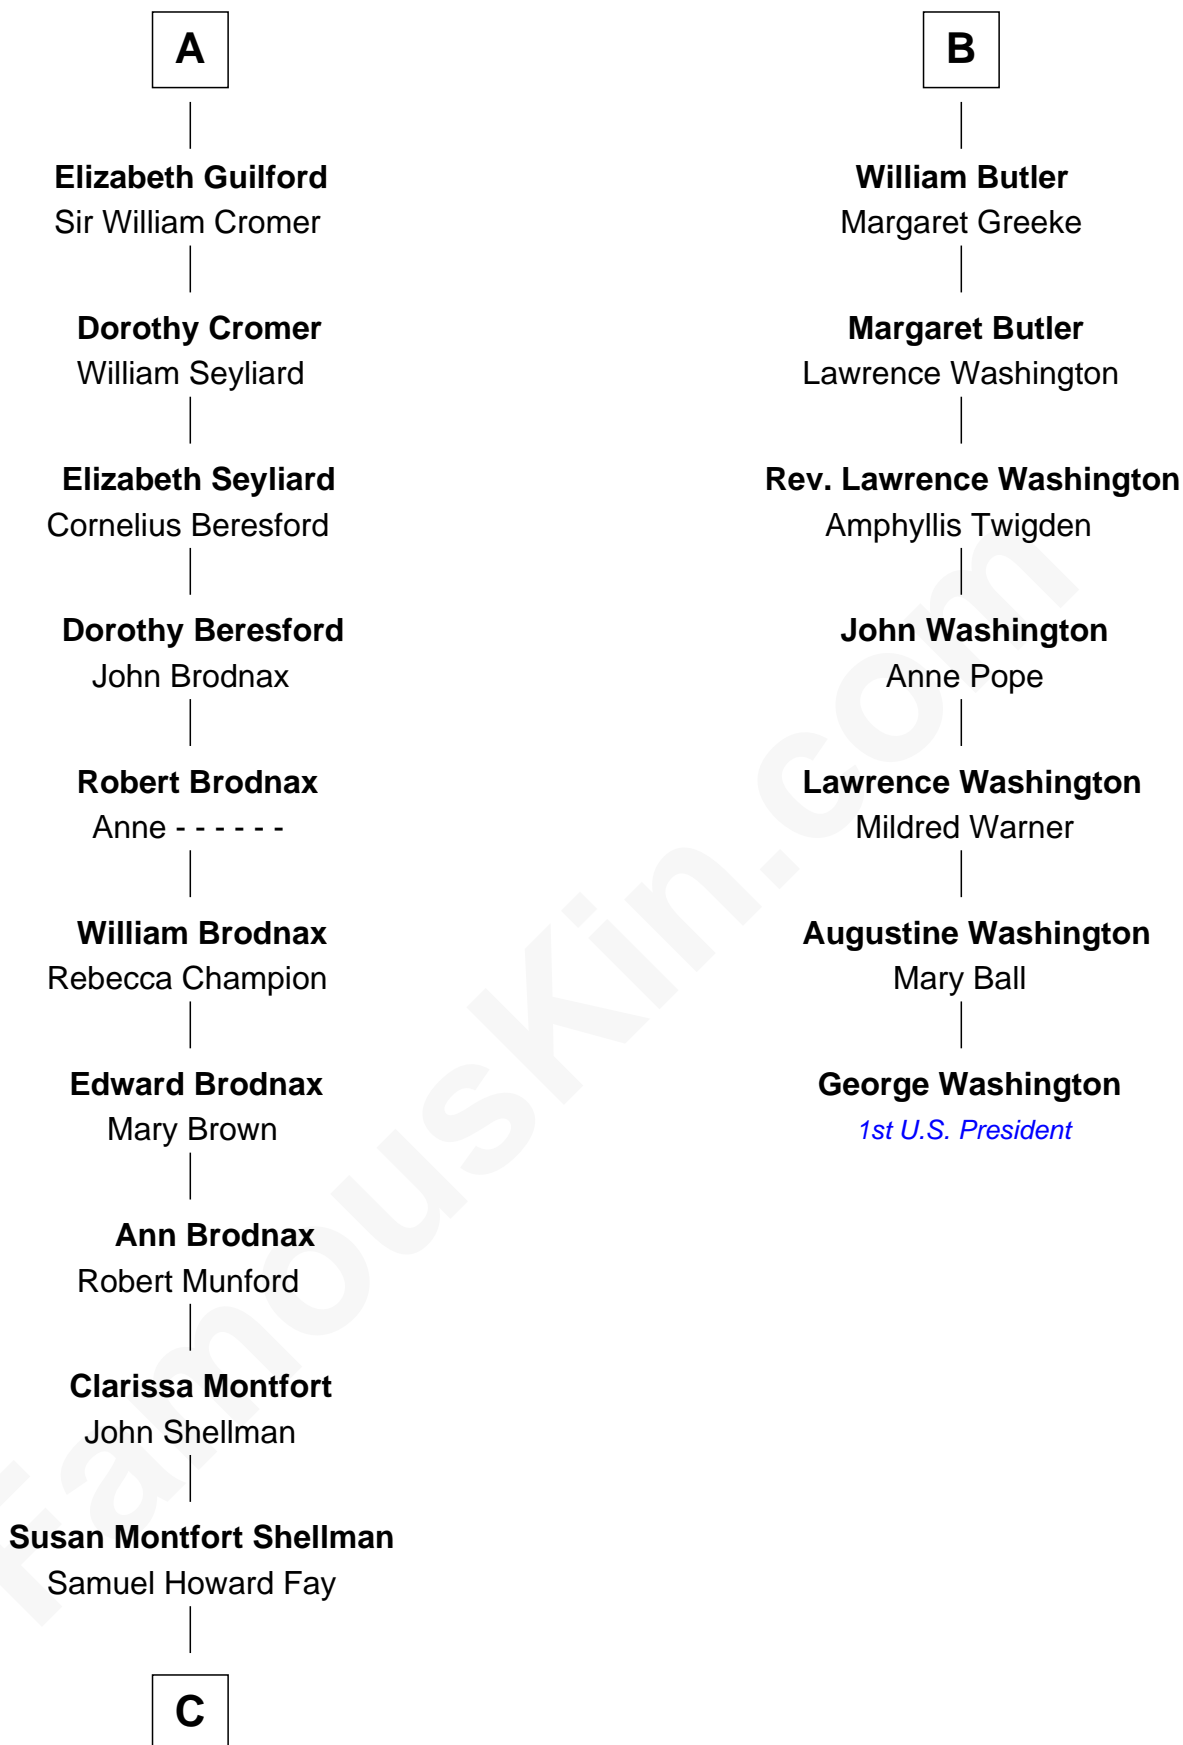

# FamousKin.com Relationship Chart of

**Jeb Bush**

*43rd Governor of Florida*

13th cousin 8 times removed of

**George Washington**

*1st U.S. President*

**Sir Robert de Holland**

Maude la Zouche

**C**

—  
**Harriet Eleanor Fay**  
Rev. James Smith Bush

—  
**Samuel Prescott Bush**  
Flora Sheldon

—  
**Prescott Sheldon Bush**  
Dorothy Wear Walker

—  
**George Herbert Walker Bush**  
Barbara Pierce