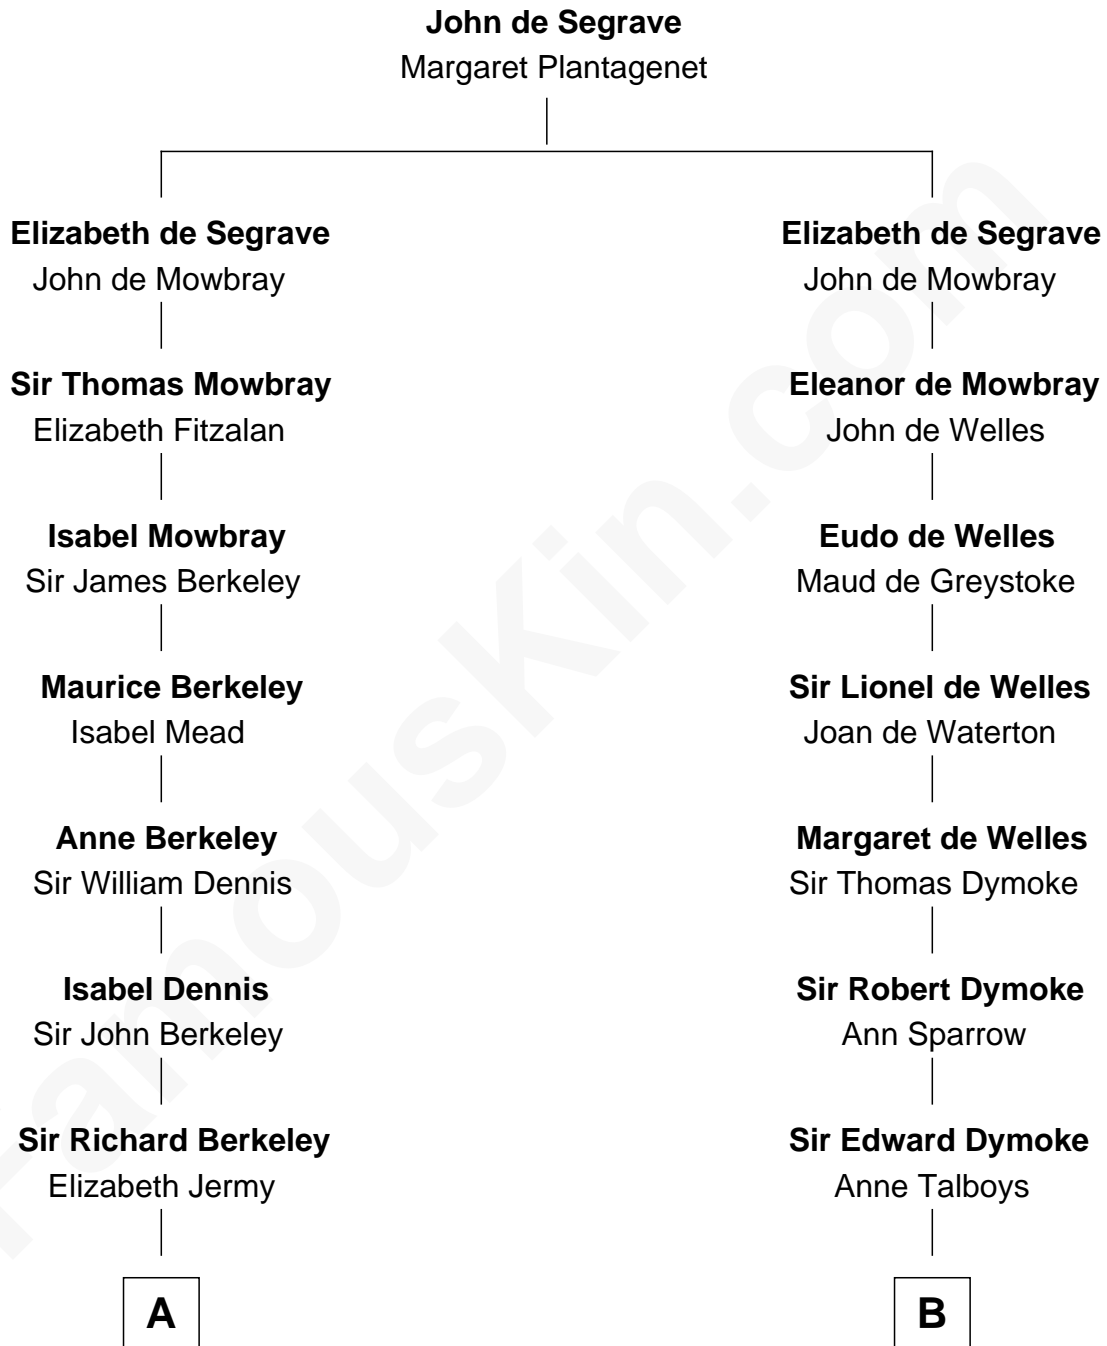

FamousKin.com Relationship Chart of

Jeb Bush

43rd Governor of Florida

13th cousin 8 times removed of

George Washington

1st U.S. President

C

—
Harriet Eleanor Fay
Rev. James Smith Bush

—
Samuel Prescott Bush
Flora Sheldon

—
Prescott Sheldon Bush
Dorothy Wear Walker

—
George Herbert Walker Bush
Barbara Pierce

—
Jeb Bush
43rd Governor of Florida

FamousKin.com