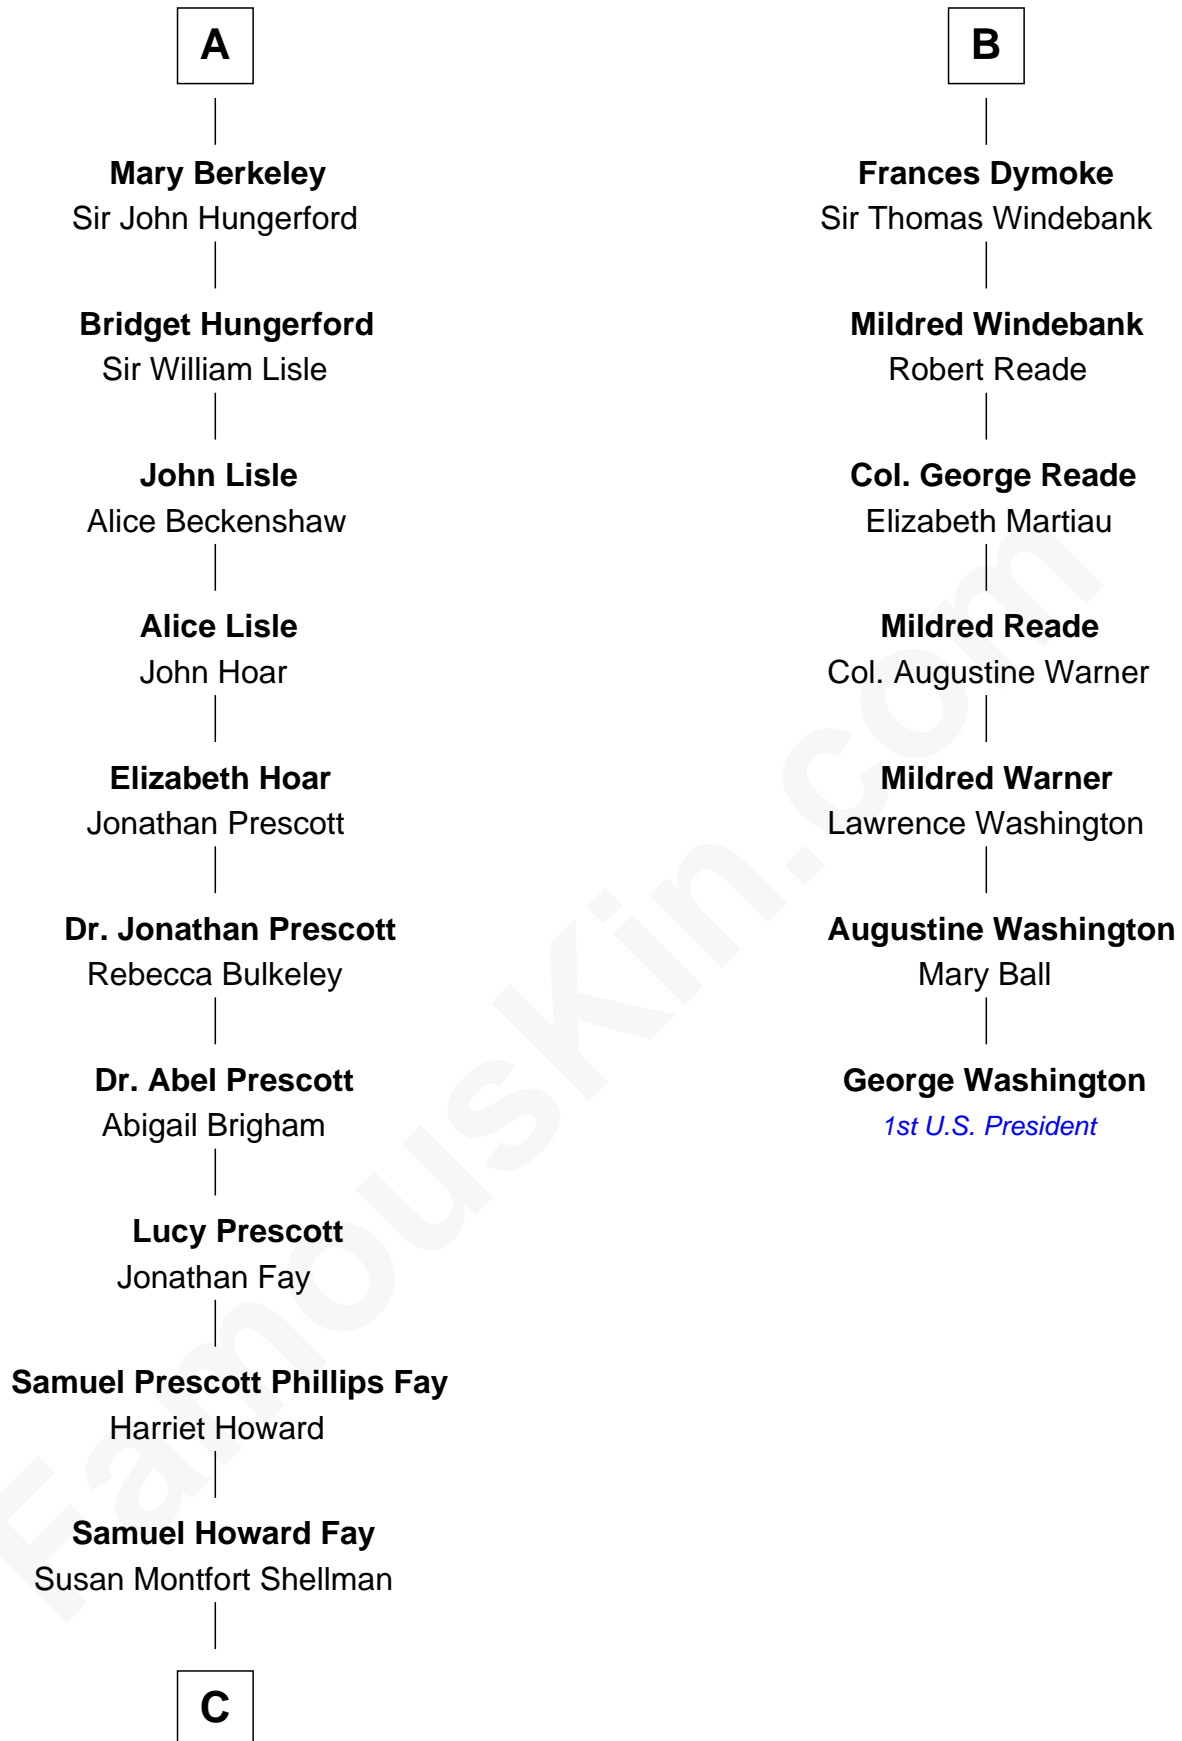

FamousKin.com Relationship Chart of

Jeb Bush

43rd Governor of Florida

13th cousin 8 times removed of

George Washington

1st U.S. President

C

—
Harriet Eleanor Fay
Rev. James Smith Bush

—
Samuel Prescott Bush
Flora Sheldon

—
Prescott Sheldon Bush
Dorothy Wear Walker

—
George Herbert Walker Bush
Barbara Pierce

—
Jeb Bush
43rd Governor of Florida

FamousKin.com