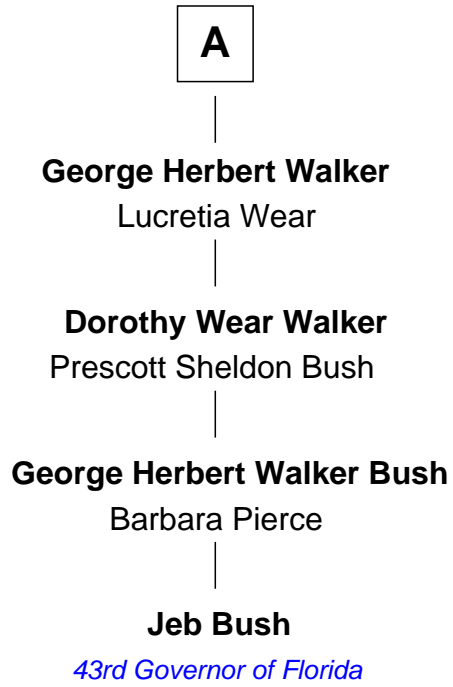

# FamousKin.com Relationship Chart of

**Jeb Bush**

*43rd Governor of Florida*

7th cousin 3 times removed of

**Cole Porter**

*American Composer and Songwriter*

**Mark St. John**  
Elizabeth Stanley

**Sarah St. John**  
Samuel Keeler

**Joseph Keeler**  
Elizabeth Whitney

**Elijah Keeler**  
Sarah - - - - -

**Rebecca Keeler**  
Lemuel Bangs

**Elijah Keeler Bangs**  
Esther Stackhouse

**Mary Anne Bangs**  
Joseph Ambrose Beaky

**Martha Adela Beaky**  
David Davis Walker

**A**

**Elizabeth St. John**  
Samuel Galpin

**Caleb Galpin**  
Elizabeth Baldwin

**Samuel Galpin**  
Abigail Ward

**Ozias Galpin**  
Mary Andrews

**Mary Galpin**  
Albert Cole

**James Omar Cole**  
Rachel Henton

**Kate Cole**  
Samuel Fenwick Porter

**Cole Porter**  
*Composer and Songwriter*

FamousKin.com