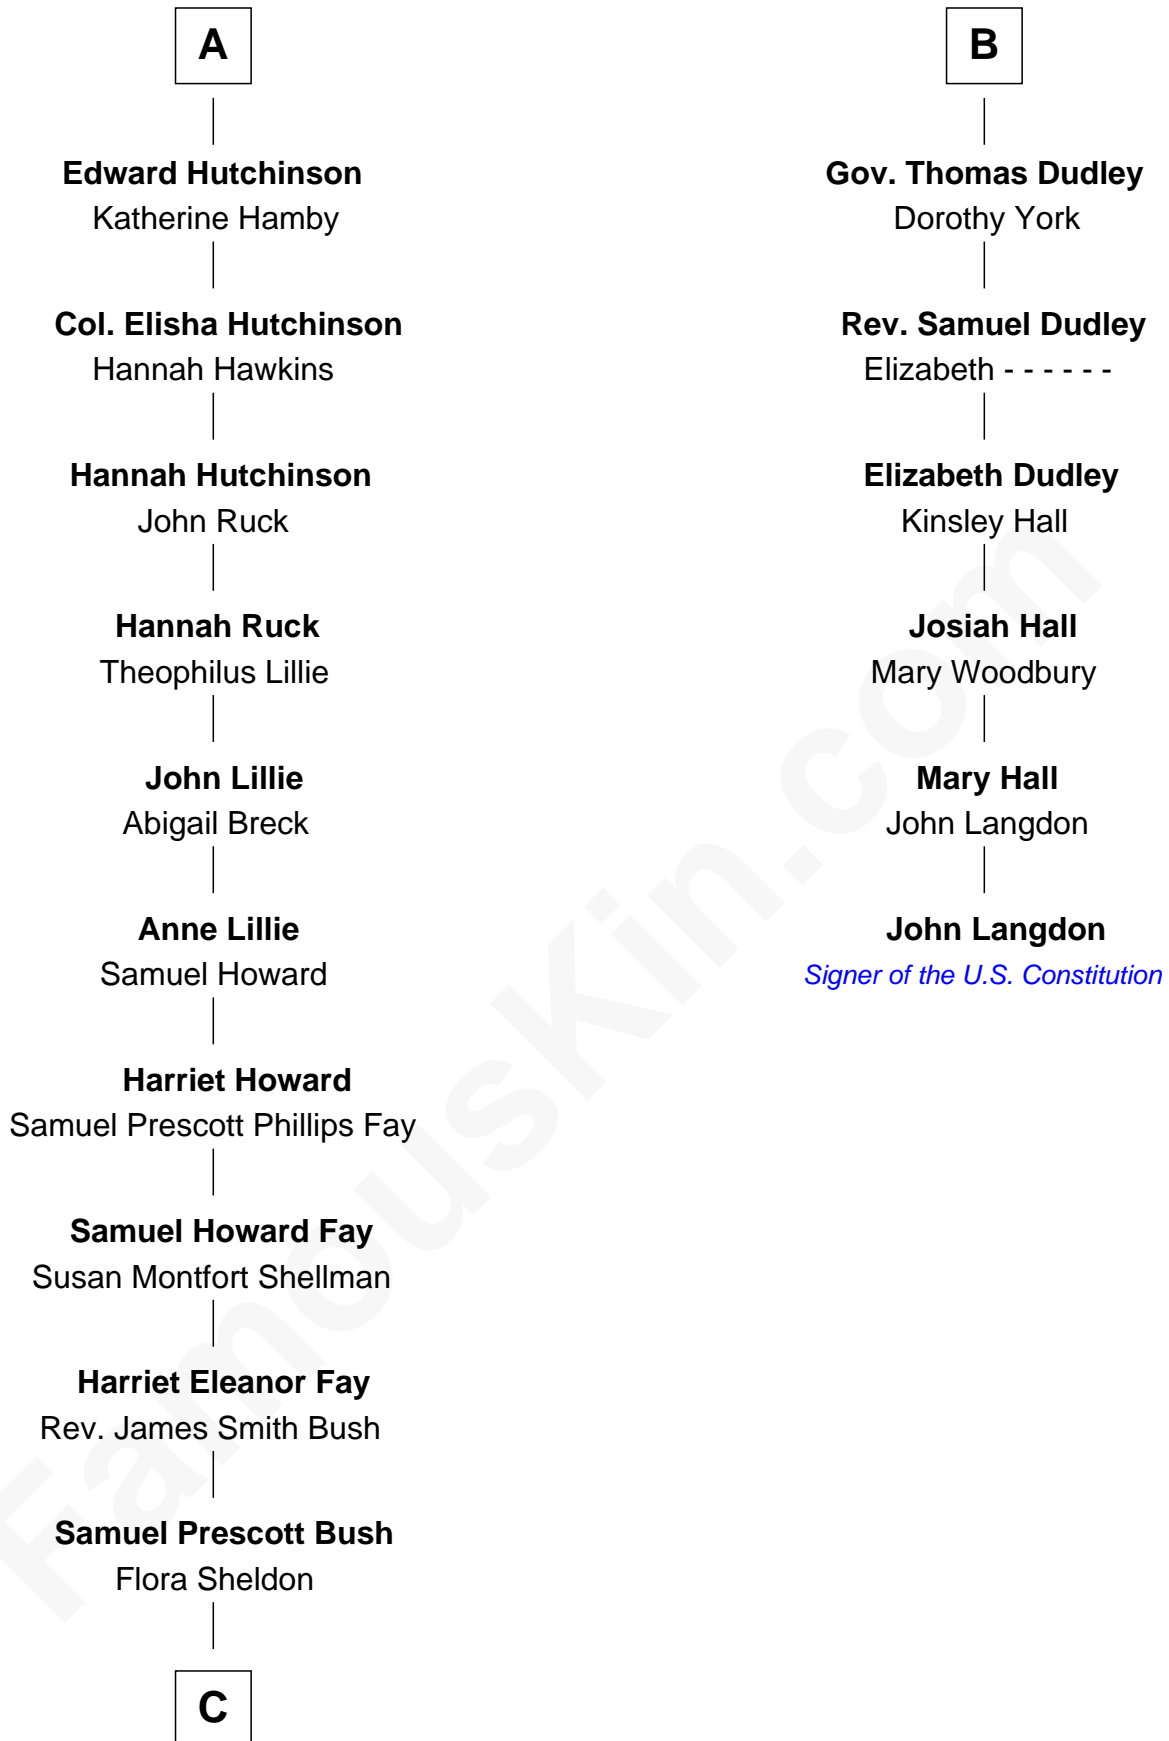

FamousKin.com

Relationship Chart of

Jeb Bush

43rd Governor of Florida

12th cousin 7 times removed of

John Langdon

Signer of the U.S. Constitution

Sir Walter Blount

Sancha de Ayala

Sir Thomas Blount
Margaret de Gresley

Sir Thomas Blount
Agnes Hawley

Anne Blount
William Marbury

Robert Marbury
Katherine Williamson

William Marbury
Agnes Lenton

Rev. Francis Marbury
Bridget Dryden

Anne Marbury
William Hutchinson

A

Constance Blount
Sir John Sutton

Sir John Sutton
Elizabeth Berkeley

Sir Edmund Sutton
Joyce Tiptoft

Sir Edward Sutton
Cecily Willoughby

Sir John Sutton
Cecily Grey

Sir Henry Dudley
----- Ashton

Probable

Roger Dudley
Susanna Thorne

B

C

—
Prescott Sheldon Bush

Dorothy Wear Walker

—
George Herbert Walker Bush

Barbara Pierce