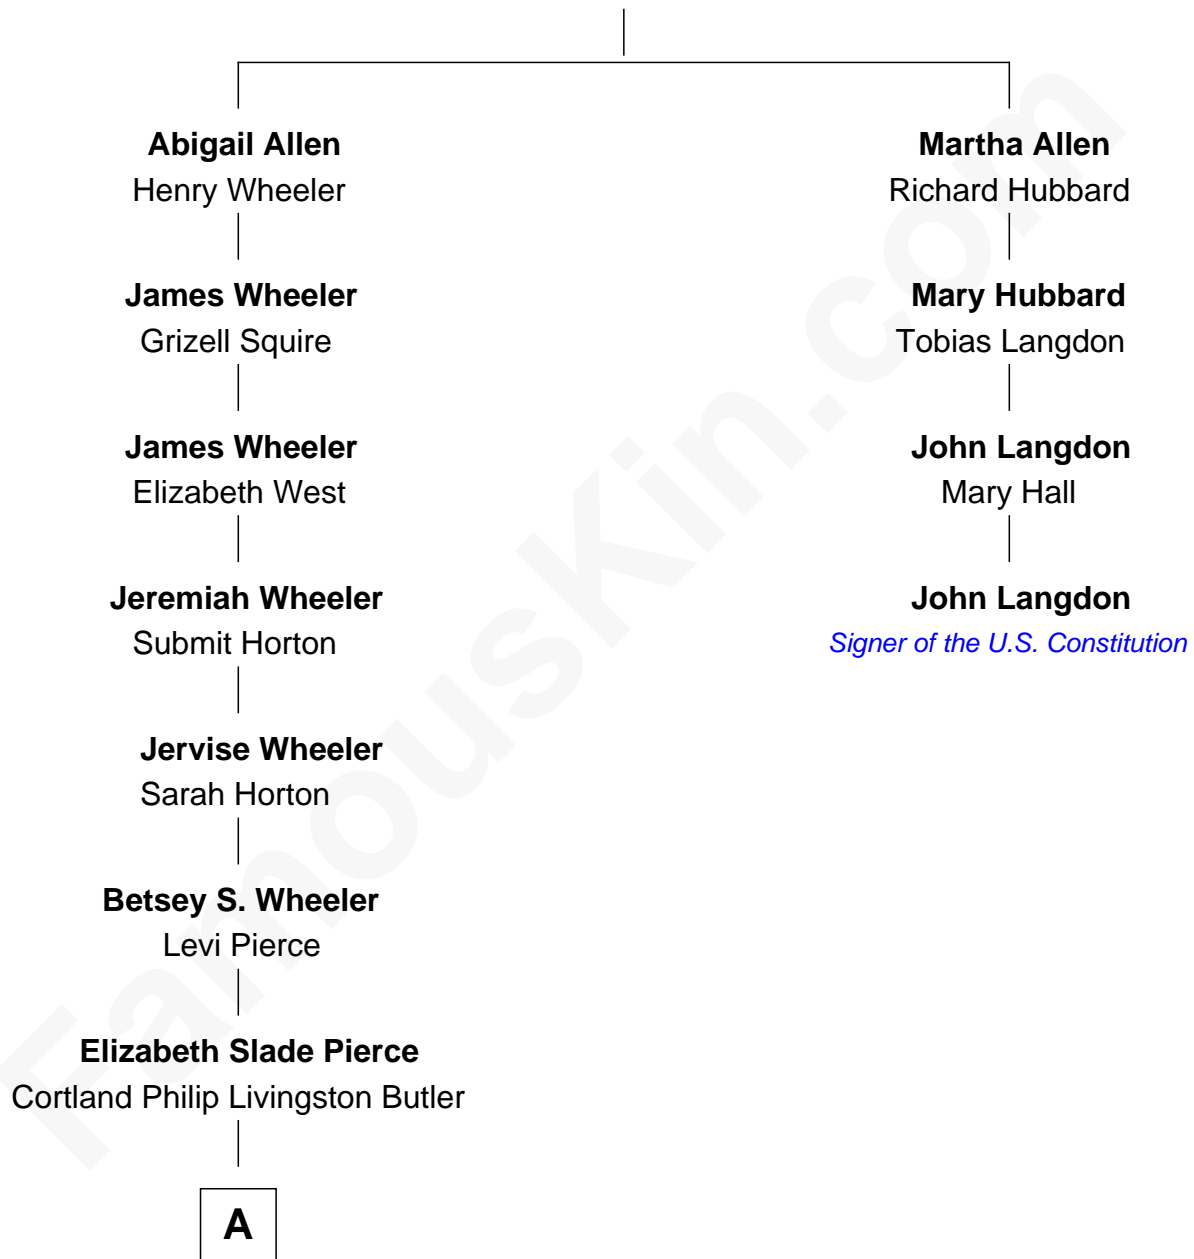

FamousKin.com Relationship Chart of

Jeb Bush

43rd Governor of Florida

3rd cousin 8 times removed of

John Langdon

Signer of the U.S. Constitution

William Allen

Ann Goodale

A

—
Mary Elizabeth Butler
Robert Emmet Sheldon

—
Flora Sheldon
Samuel Prescott Bush

—
Prescott Sheldon Bush
Dorothy Wear Walker

—
George Herbert Walker Bush
Barbara Pierce

—
Jeb Bush
43rd Governor of Florida

FamousKin.com