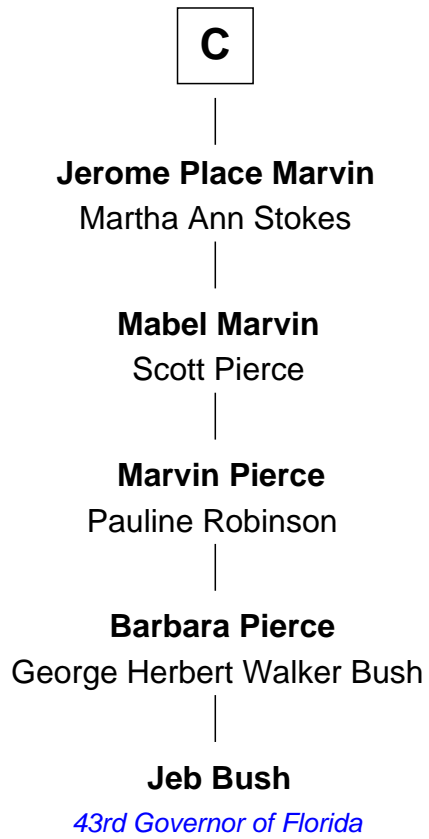

FamousKin.com Relationship Chart of

Jeb Bush

43rd Governor of Florida

14th cousin 7 times removed of

John Langdon

Signer of the U.S. Constitution

Ralph de Stafford

with wife
Katherine de Hastang

Sir Reynold Grey

Maud de Swinnerton

Sir John Savage

Margaret Grey

Sir William Bonville

Margaret Savage

Sir John Dutton

William Bonville

Elizabeth Harington

Maude Dutton

Sir William Booth

William Bonville

Katherine Neville

Sir George Booth

Katherine Montfort

Cecily Bonville

Thomas Grey

Sir William Booth

Ellen Montgomery

Cecily Grey

Sir John Sutton

A

B

FamousKin.com