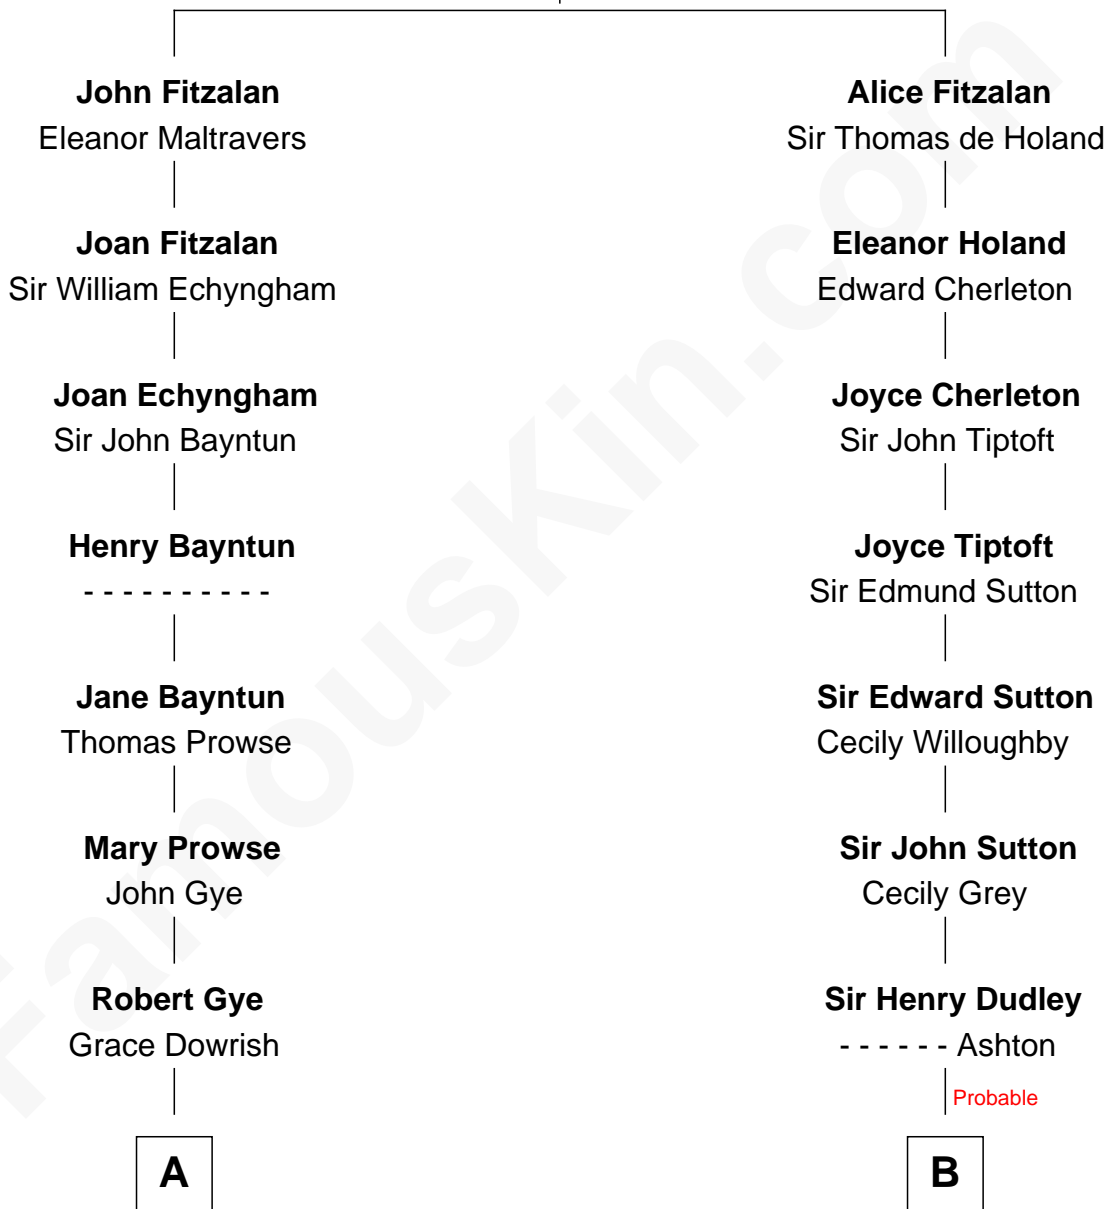

FamousKin.com Relationship Chart of

Jeb Bush

43rd Governor of Florida

13th cousin 6 times removed of

John Langdon

Signer of the U.S. Constitution

Richard Fitzalan
Eleanor Plantagenet

C

—
Marvin Pierce
Pauline Robinson

—
Barbara Pierce
George Herbert Walker Bush

—
Jeb Bush
43rd Governor of Florida

FamousKin.com