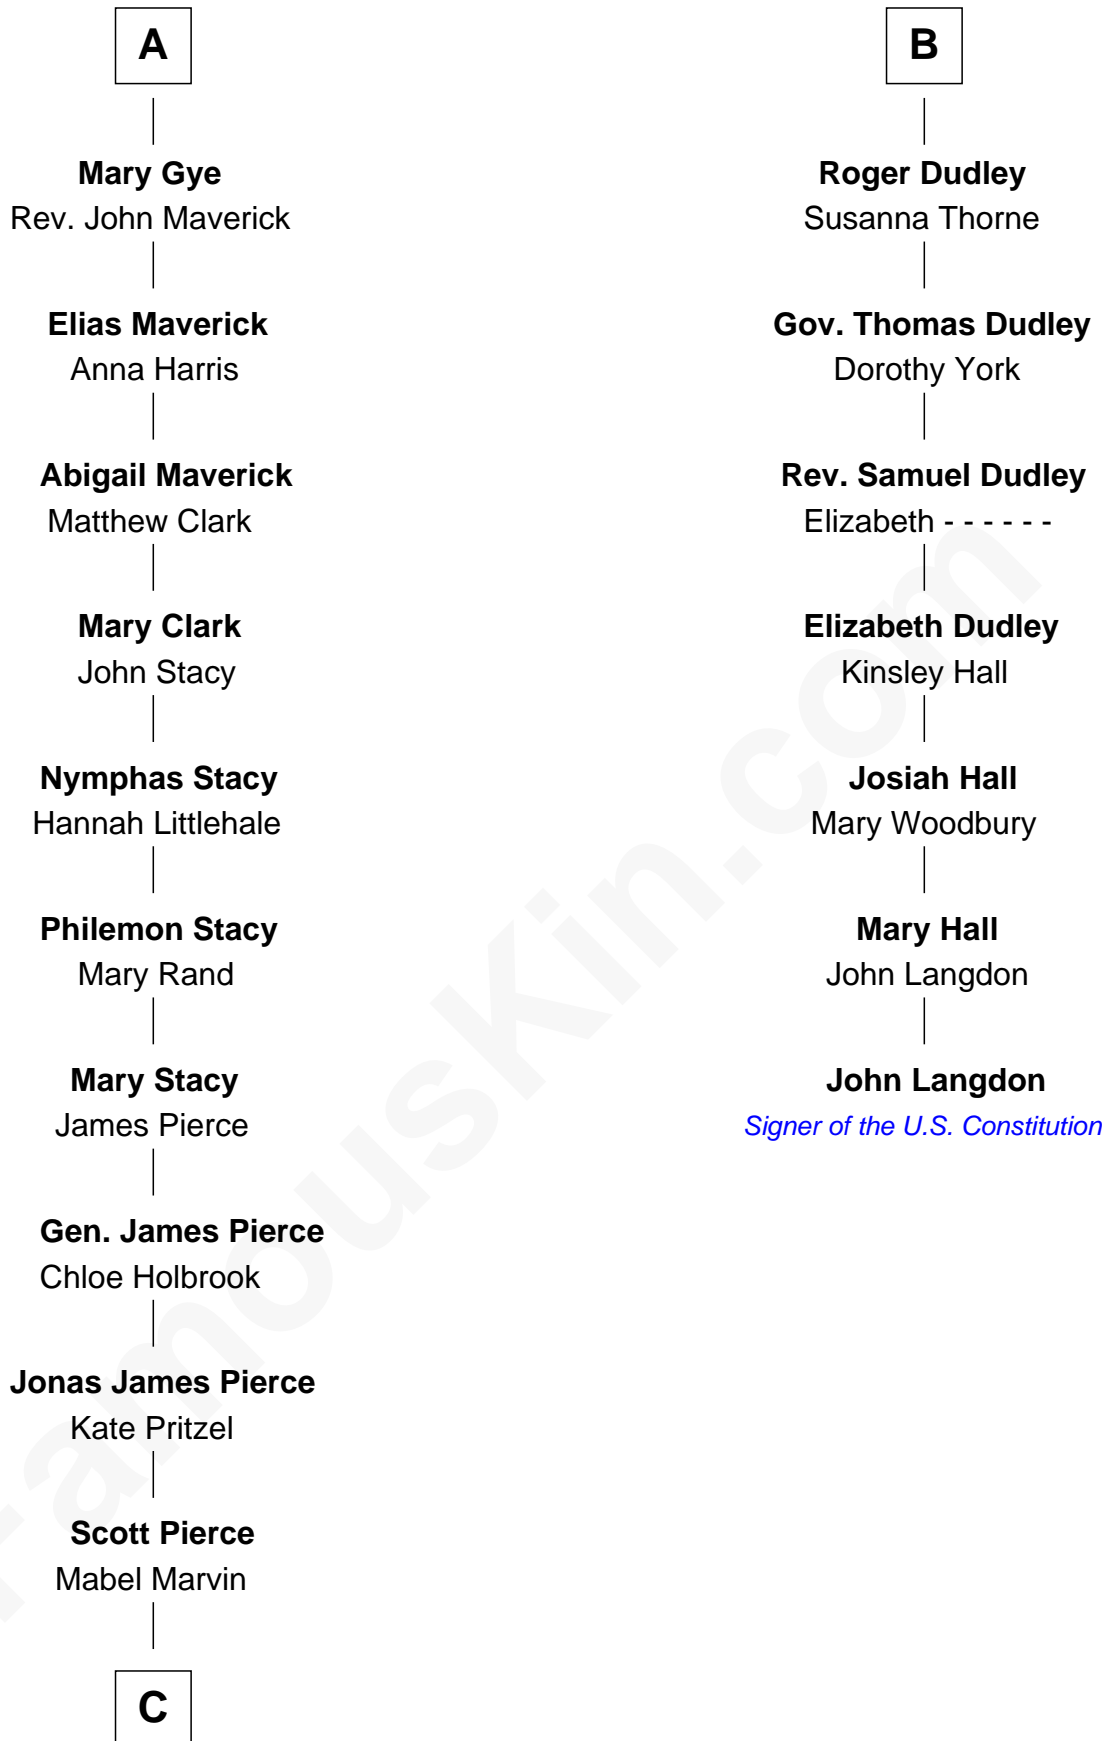

FamousKin.com Relationship Chart of

Jeb Bush

43rd Governor of Florida

13th cousin 6 times removed of

John Langdon

Signer of the U.S. Constitution

Richard Fitzalan
Eleanor Plantagenet

C

—
Marvin Pierce
Pauline Robinson

—
Barbara Pierce
George Herbert Walker Bush

—
Jeb Bush
43rd Governor of Florida

FamousKin.com