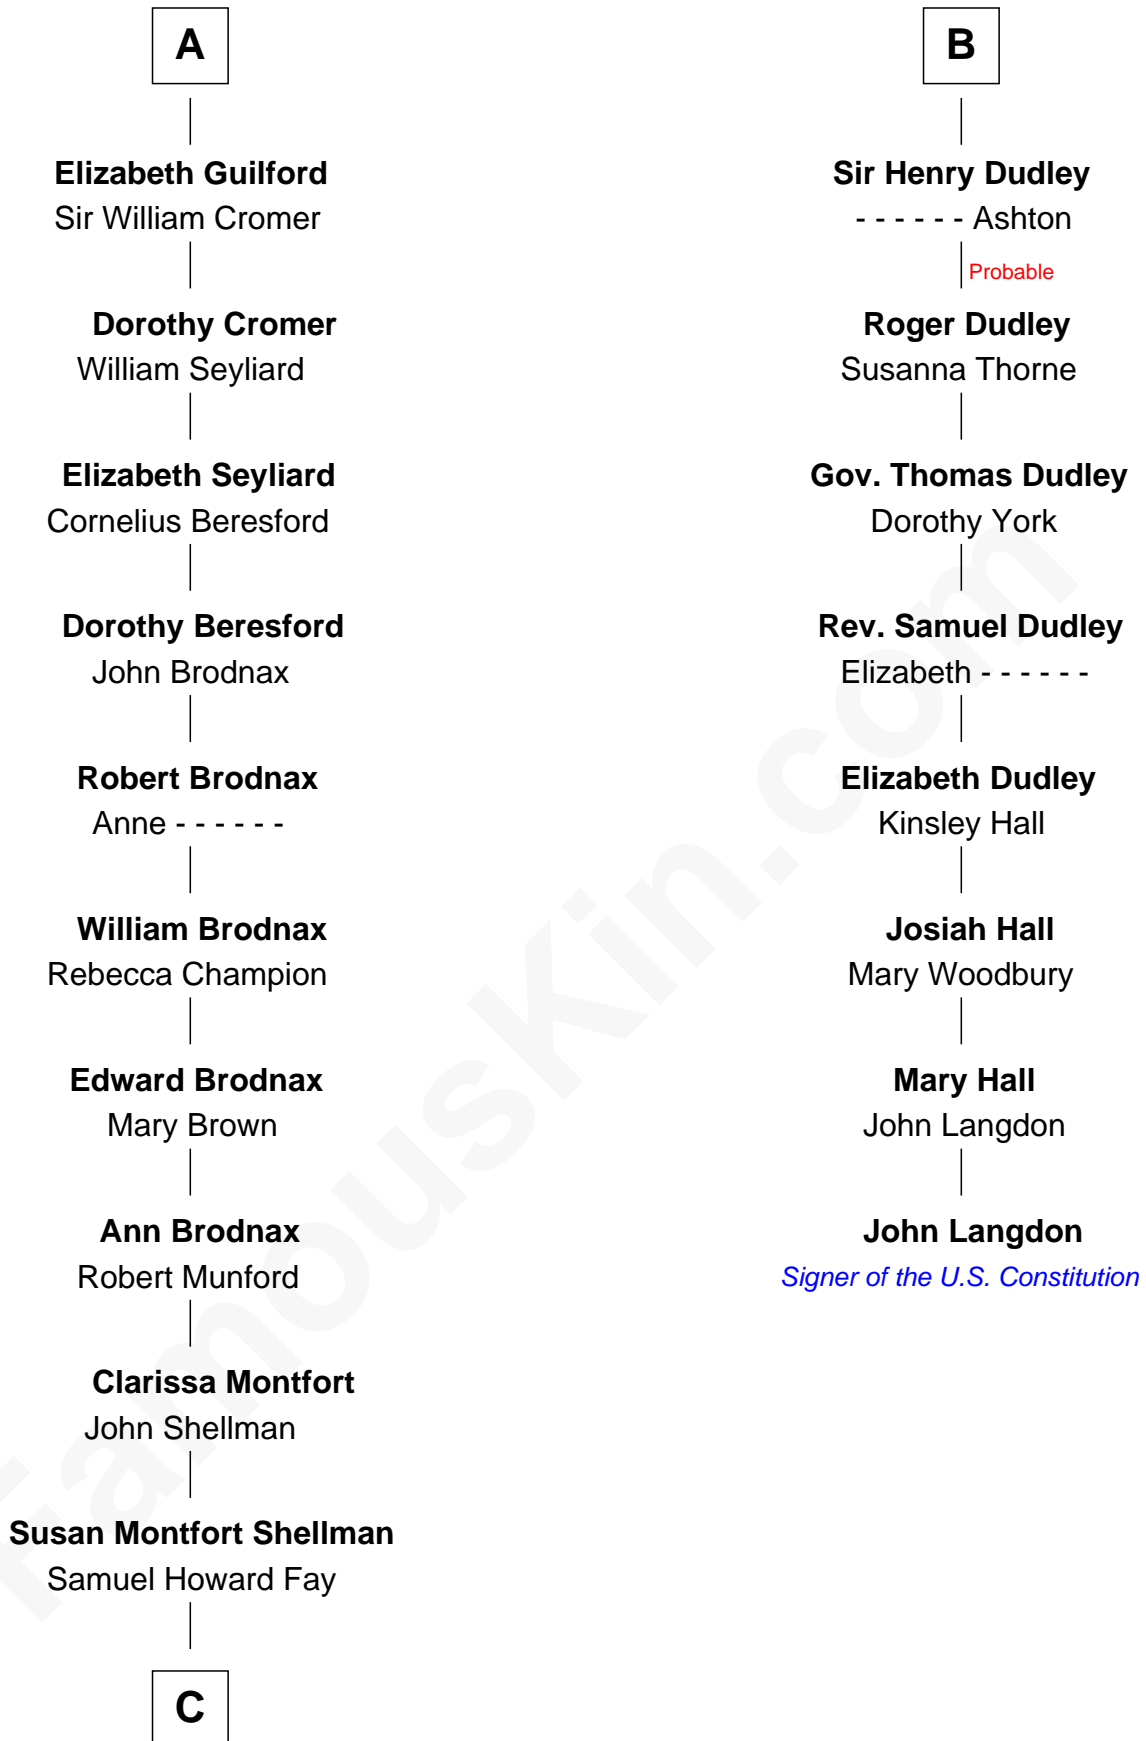

FamousKin.com Relationship Chart of

Jeb Bush

43rd Governor of Florida

14th cousin 7 times removed of

John Langdon

Signer of the U.S. Constitution

Sir Robert de Holland

Maude la Zouche

C

Harriet Eleanor Fay
Rev. James Smith Bush

Samuel Prescott Bush
Flora Sheldon

Prescott Sheldon Bush
Dorothy Wear Walker

George Herbert Walker Bush
Barbara Pierce

Jeb Bush
43rd Governor of Florida

FamousKin.com