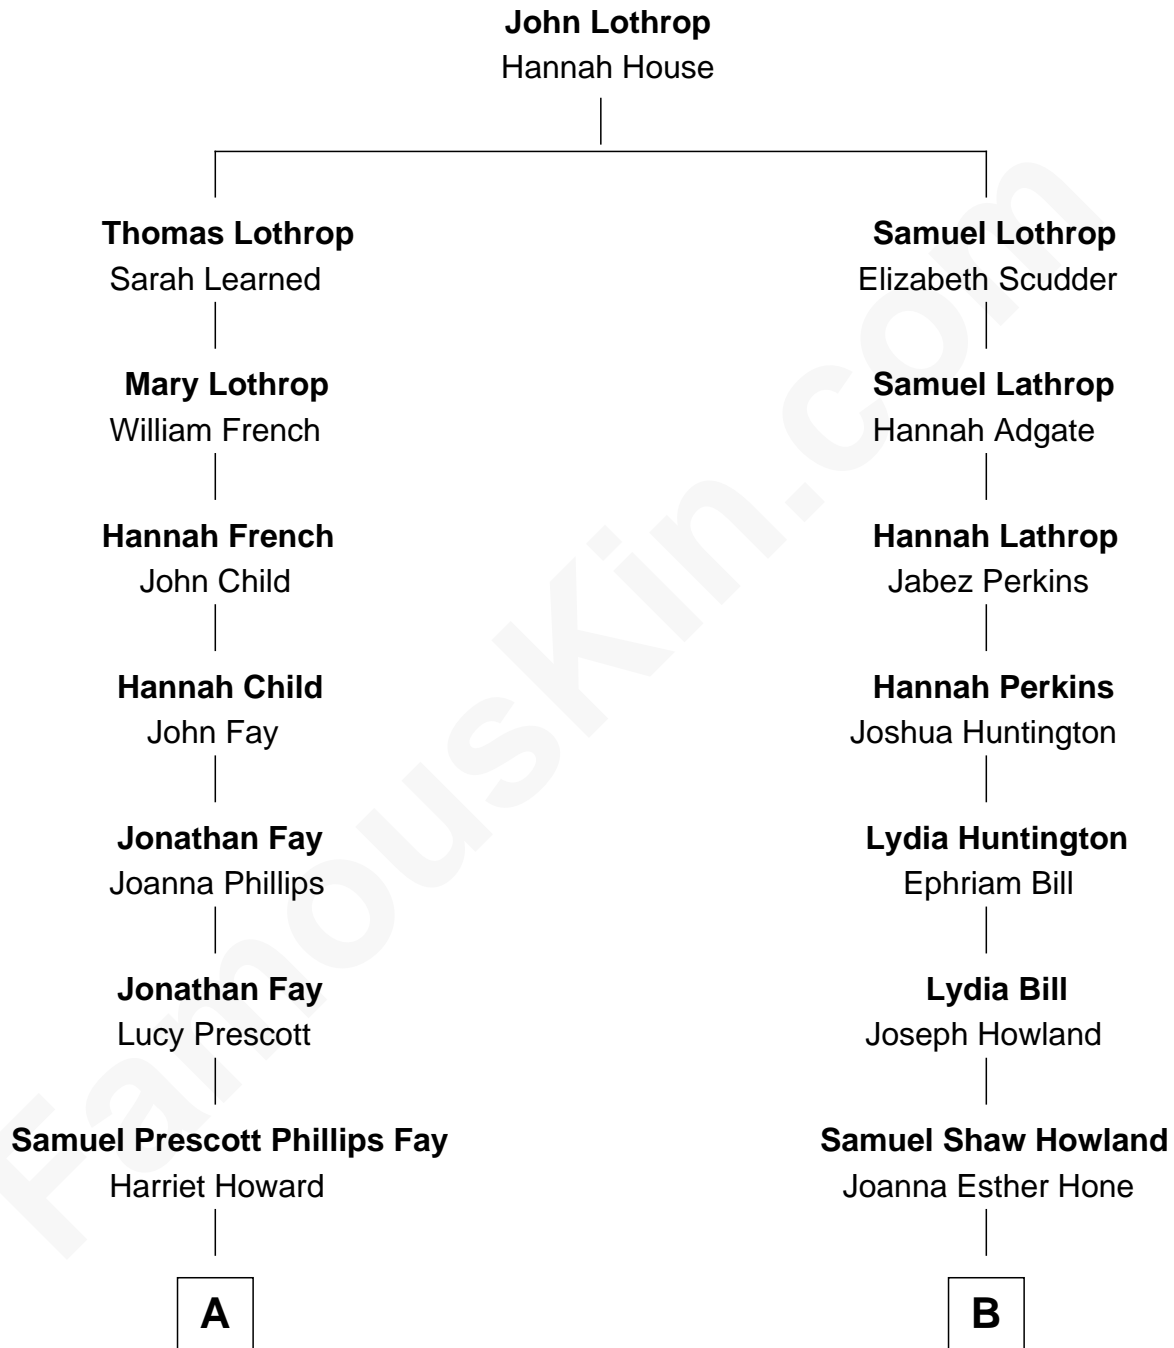

FamousKin.com Relationship Chart of

Jeb Bush

43rd Governor of Florida

10th cousin 2 times removed of

Louis Auchincloss

Author

A

Samuel Howard Fay
Susan Montfort Shellman

Harriet Eleanor Fay
Rev. James Smith Bush

Samuel Prescott Bush
Flora Sheldon

Prescott Sheldon Bush
Dorothy Wear Walker

George Herbert Walker Bush
Barbara Pierce

Jeb Bush
43rd Governor of Florida

B

Caroline Howland
Charles Handy Russell