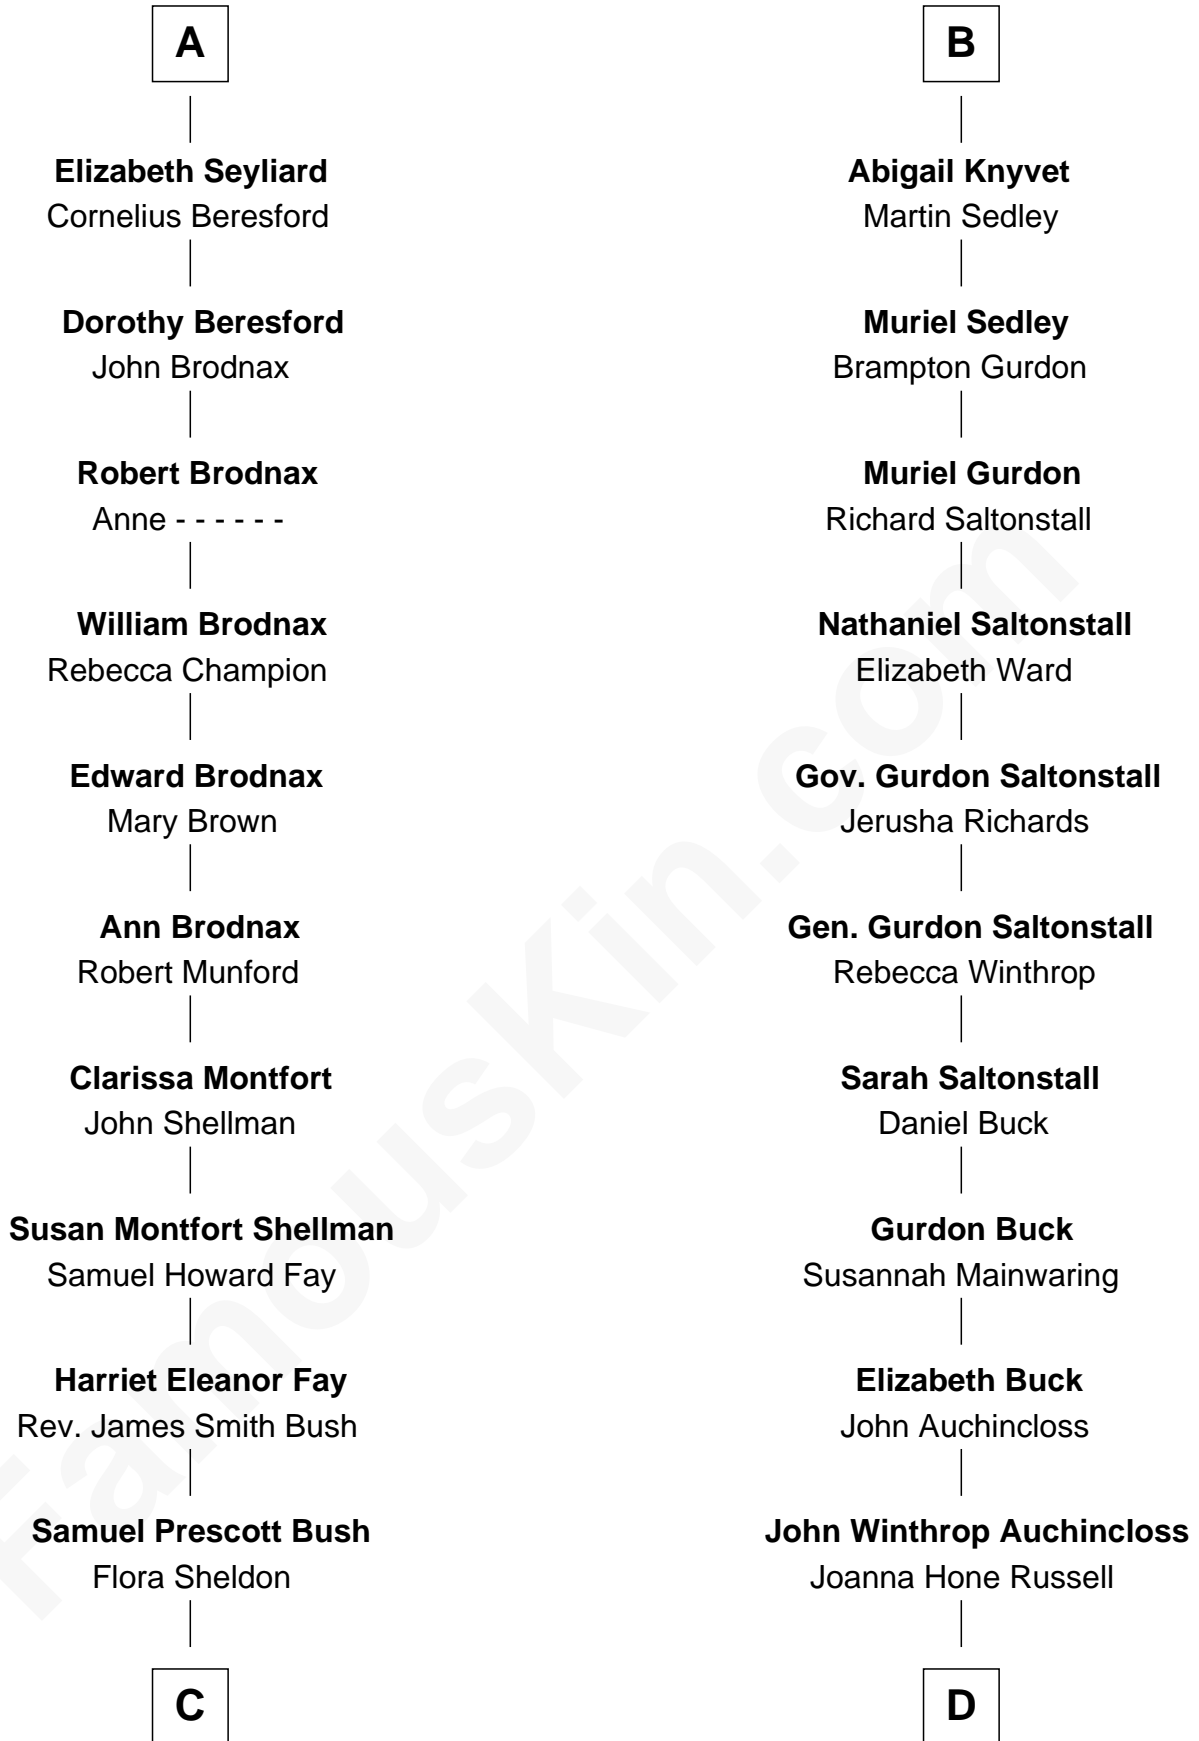

FamousKin.com Relationship Chart of

Jeb Bush

43rd Governor of Florida

18th cousin 1 time removed of

Louis Auchincloss

Author

Sir Michael de la Pole

Katherine Wingfield

FamousKin.com