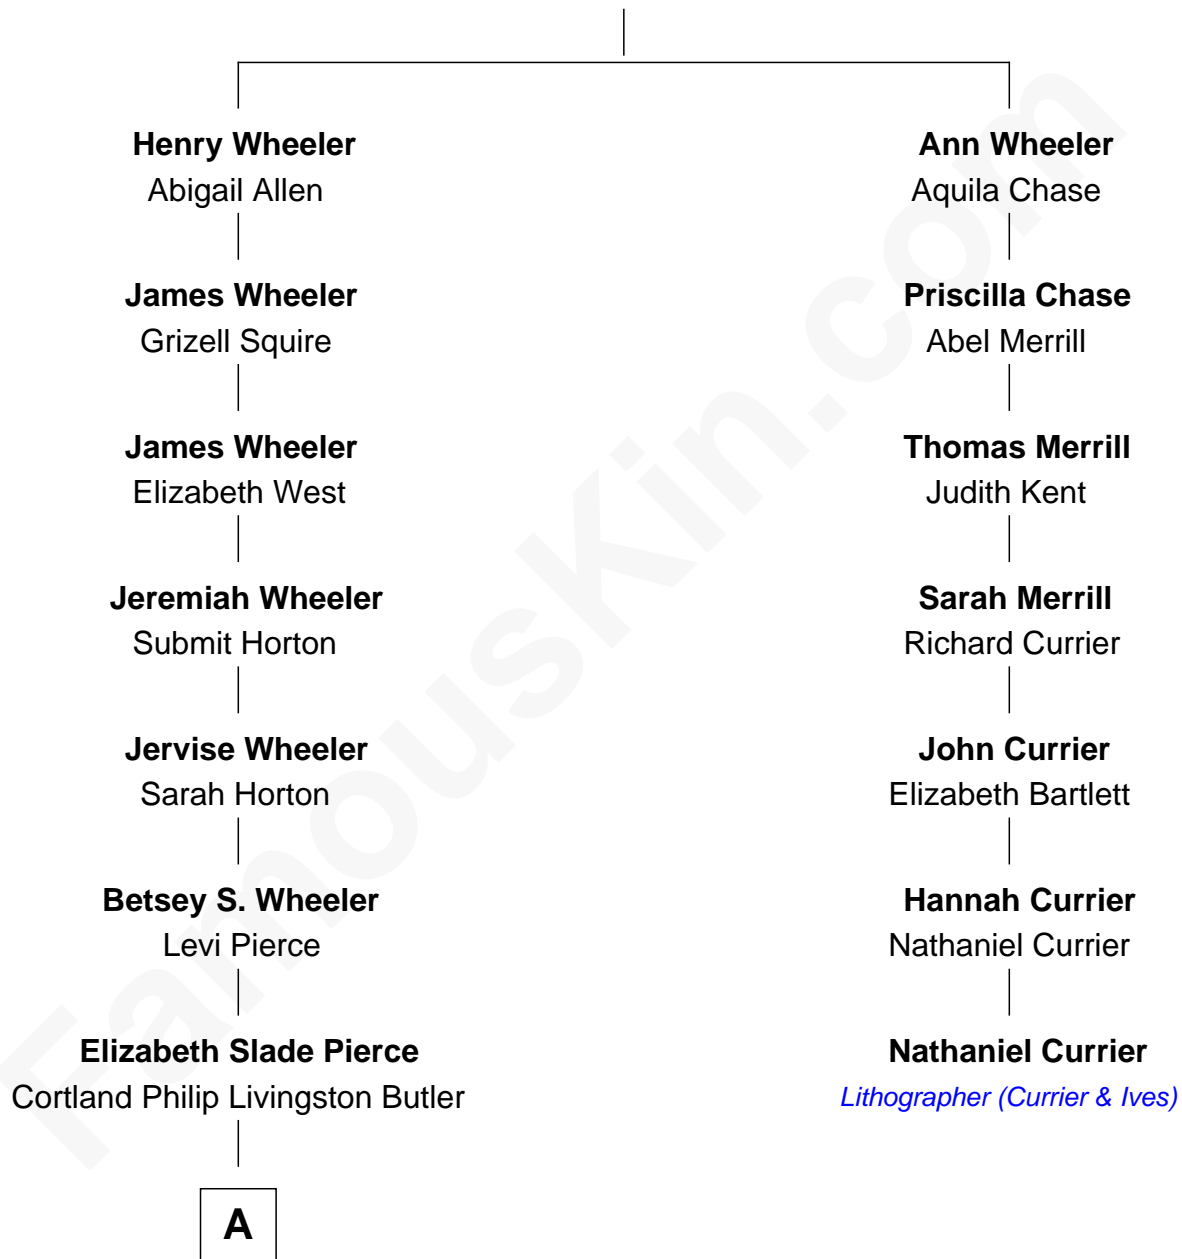

FamousKin.com Relationship Chart of

Jeb Bush

43rd Governor of Florida

6th cousin 5 times removed of

Nathaniel Currier

Lithographer (Currier & Ives)

John Wheeler

Agnes Yeoman

A

—
Mary Elizabeth Butler
Robert Emmet Sheldon

—
Flora Sheldon
Samuel Prescott Bush

—
Prescott Sheldon Bush
Dorothy Wear Walker

—
George Herbert Walker Bush
Barbara Pierce

—
Jeb Bush
43rd Governor of Florida

FamousKin.com