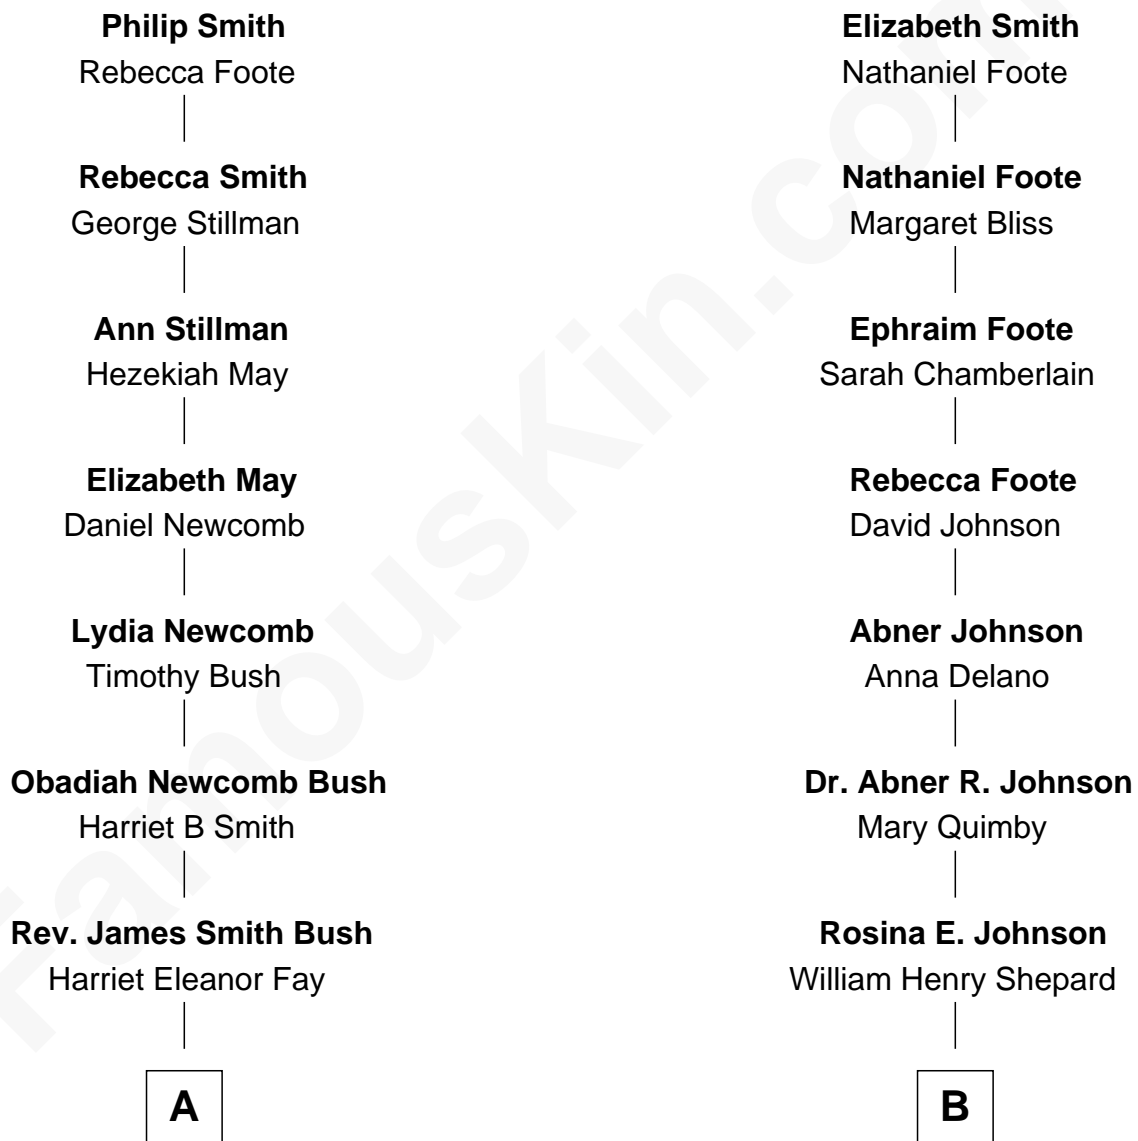

# FamousKin.com Relationship Chart of

**Jeb Bush**

*43rd Governor of Florida*

9th cousin 1 time removed of

**Alan Shepard**

*Mercury and Apollo Astronaut*

**Samuel Smith**

Elizabeth Smith

FamousKin.com