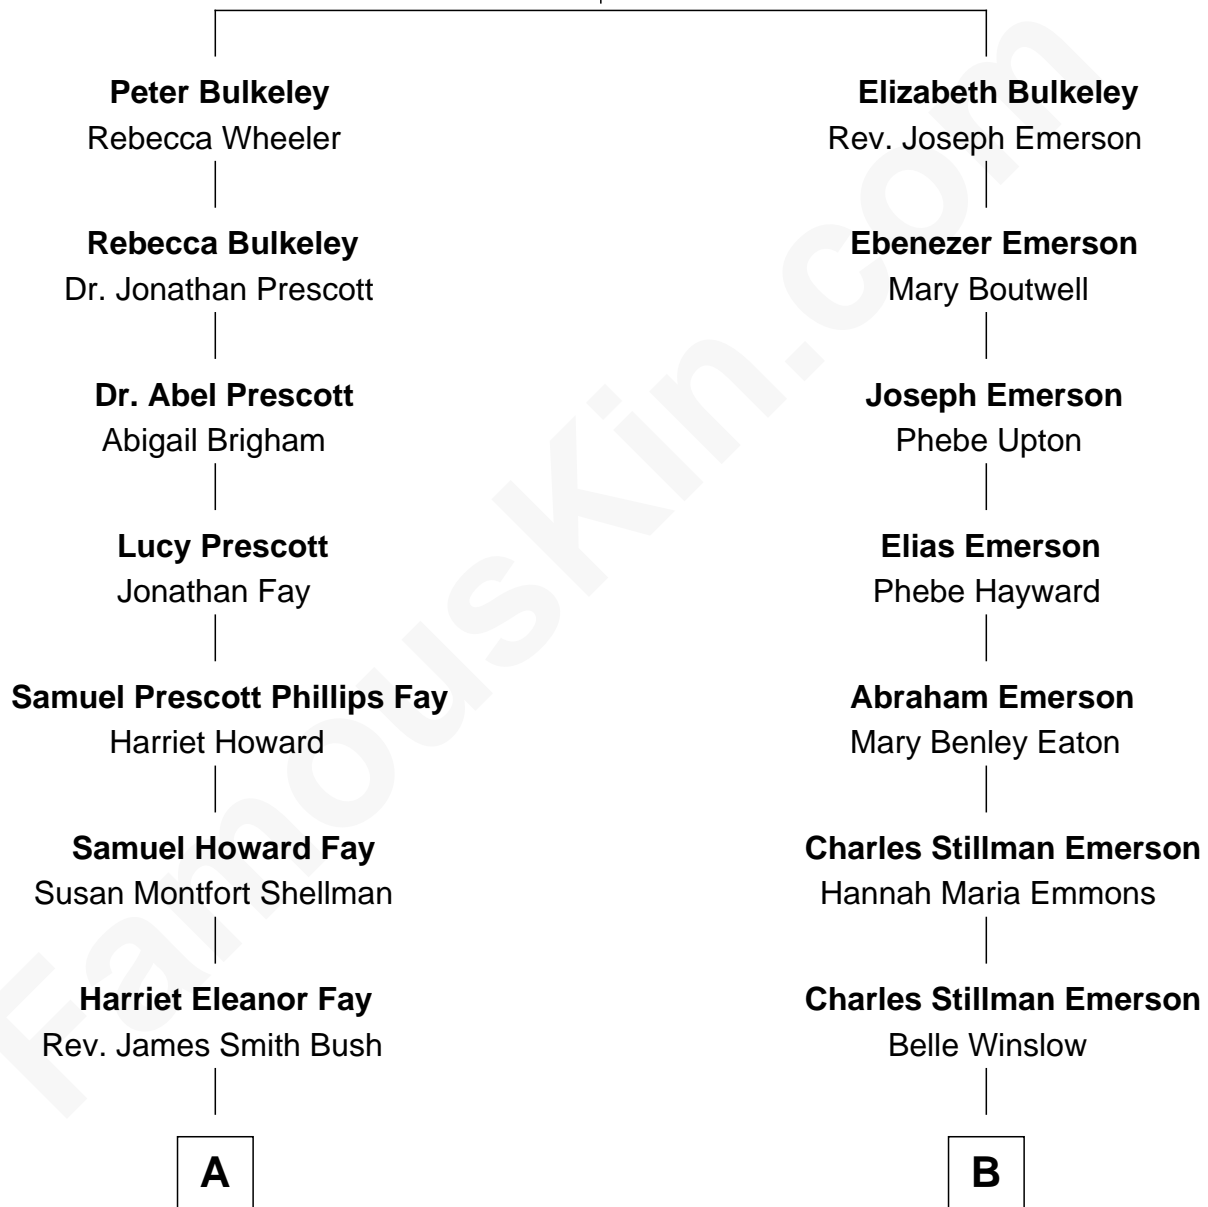

FamousKin.com Relationship Chart of

Jeb Bush

43rd Governor of Florida

8th cousin 2 times removed of

Alan Shepard

Mercury and Apollo Astronaut

Rev. Edward Bulkeley

Lucian - - - - -

FamousKin.com