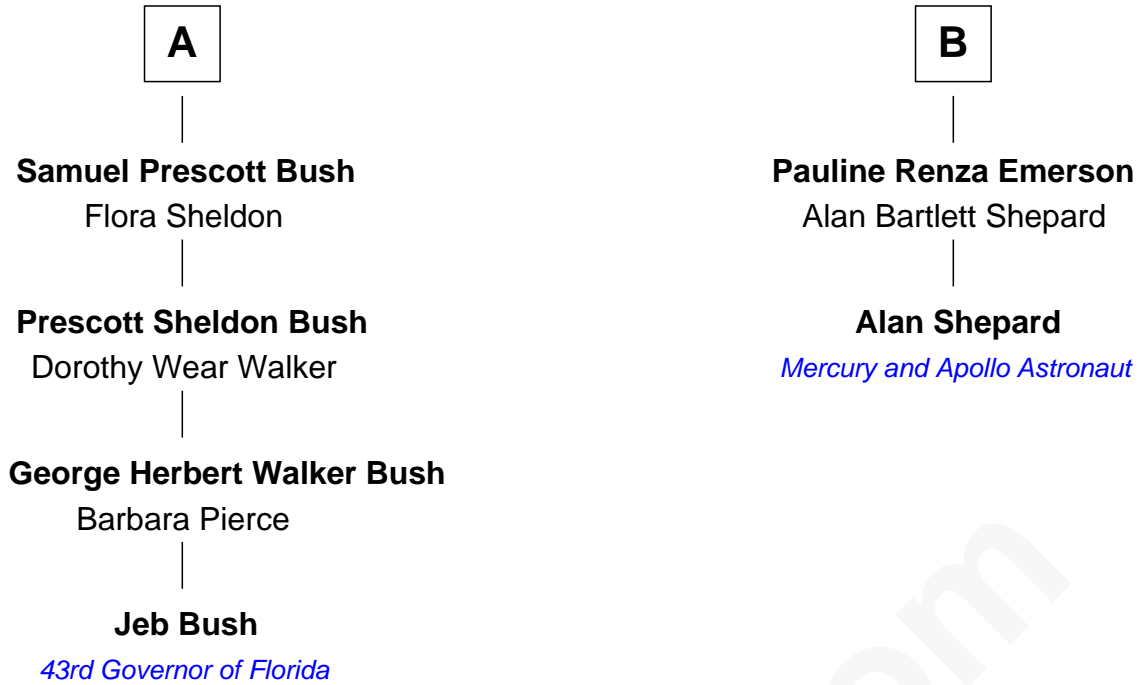

FamousKin.com Relationship Chart of

Jeb Bush

43rd Governor of Florida

8th cousin 2 times removed of

Alan Shepard

Mercury and Apollo Astronaut

Rev. Edward Bulkeley

Lucian - - - - -