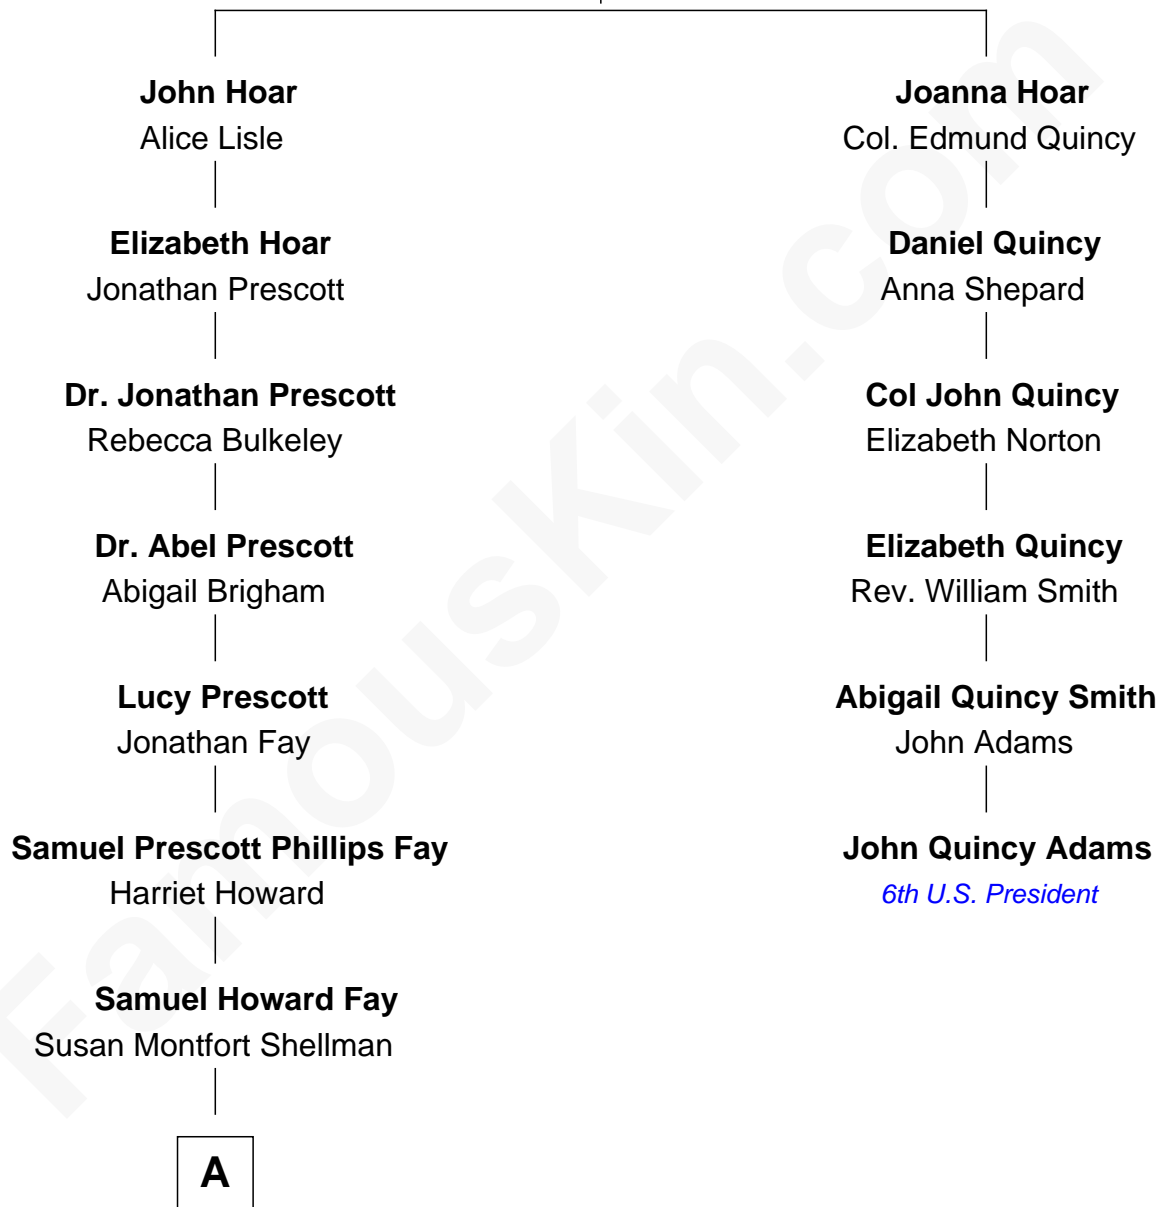

FamousKin.com Relationship Chart of

Jeb Bush

43rd Governor of Florida

5th cousin 6 times removed of

John Quincy Adams

6th U.S. President

Charles Hoar
Joanna Hincksman

A

—
Harriet Eleanor Fay
Rev. James Smith Bush

—
Samuel Prescott Bush
Flora Sheldon

—
Prescott Sheldon Bush
Dorothy Wear Walker

—
George Herbert Walker Bush
Barbara Pierce

—
Jeb Bush
43rd Governor of Florida