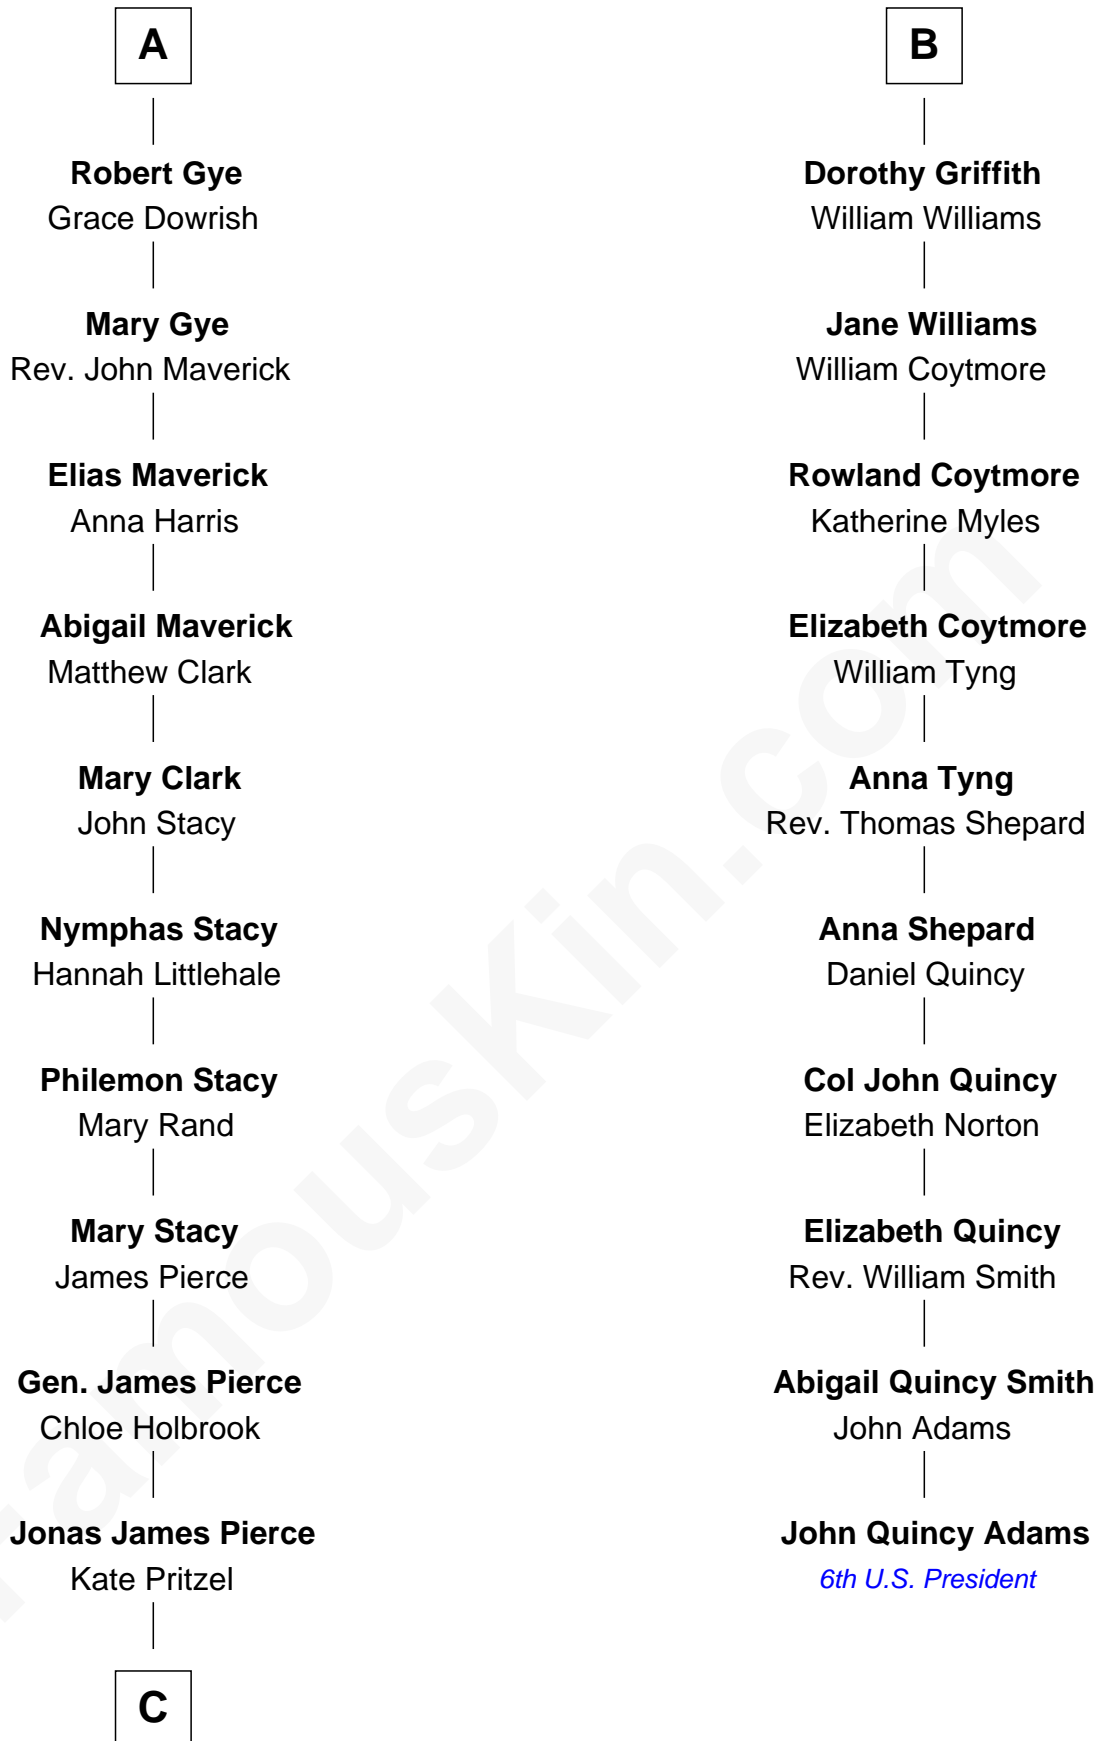

FamousKin.com Relationship Chart of

Jeb Bush

43rd Governor of Florida

16th cousin 4 times removed of

John Quincy Adams

6th U.S. President

Henry Plantagenet
Maud de Chaworth

FamousKin.com