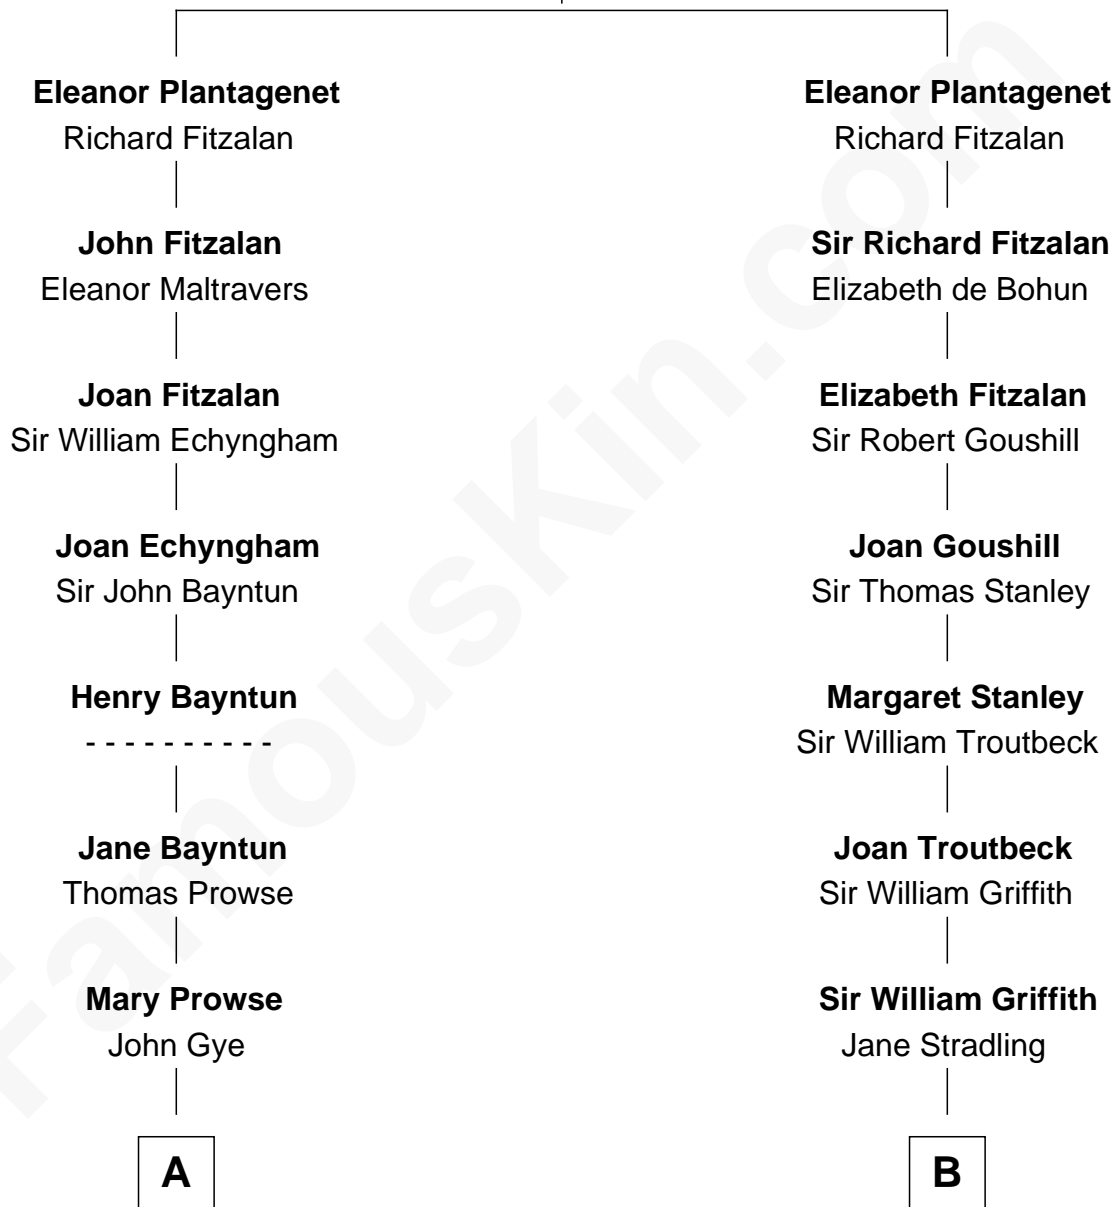

FamousKin.com Relationship Chart of

Jeb Bush

43rd Governor of Florida

16th cousin 4 times removed of

John Quincy Adams

6th U.S. President

Henry Plantagenet
Maud de Chaworth

FamousKin.com