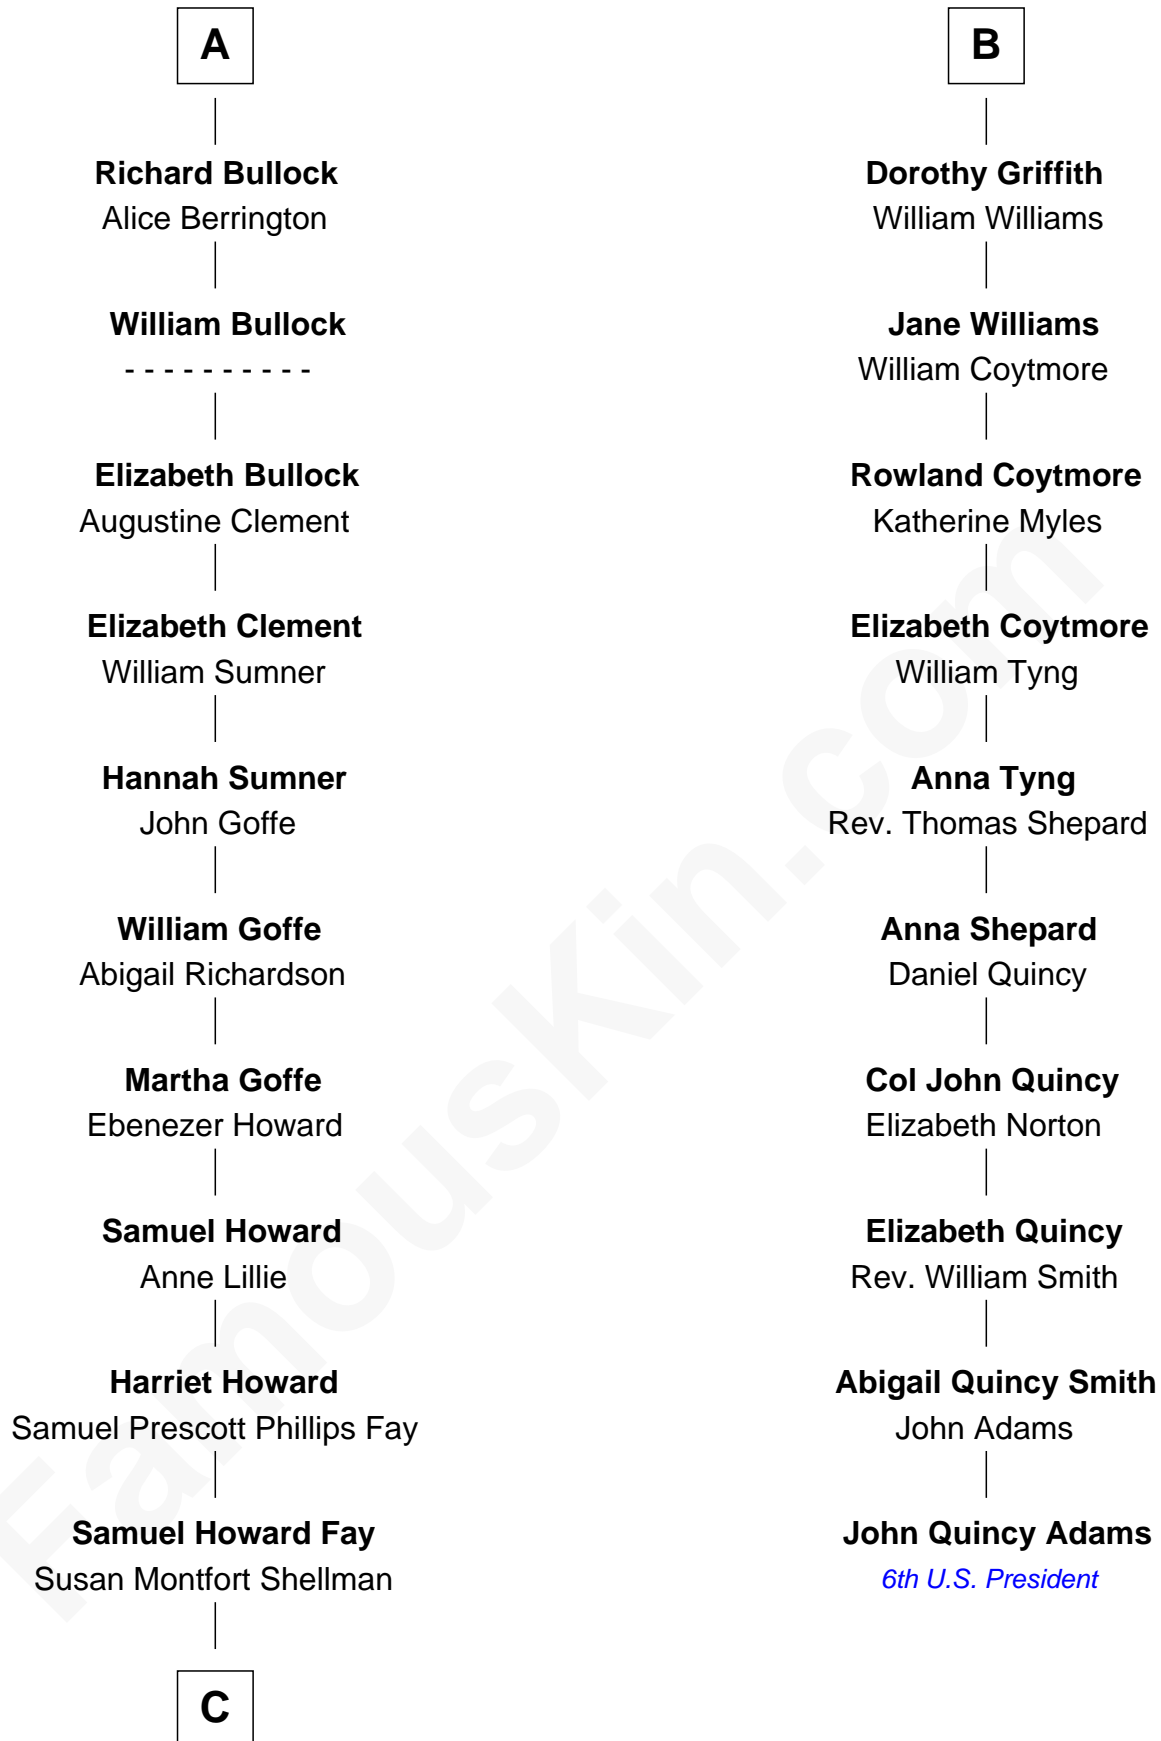

FamousKin.com Relationship Chart of

Jeb Bush

43rd Governor of Florida

16th cousin 5 times removed of

John Quincy Adams

6th U.S. President

Bartholomew de Badlesmere

Margaret de Clare

Joan de Vere

Sir William Norreys

Margaret Norreys

Gilbert Bullock

Thomas Bullock

Alice Kingsmill

A

Elizabeth de Badlesmere

Sir William de Bohun

Elizabeth de Bohun

Sir Richard Fitzalan

Elizabeth Fitzalan

Sir Robert Goushill

Joan Goushill

Sir Thomas Stanley

Margaret Stanley

Sir William Troutbeck

Joan Troutbeck

Sir William Griffith

Sir William Griffith

Jane Stradling

B

C

Harriet Eleanor Fay
Rev. James Smith Bush