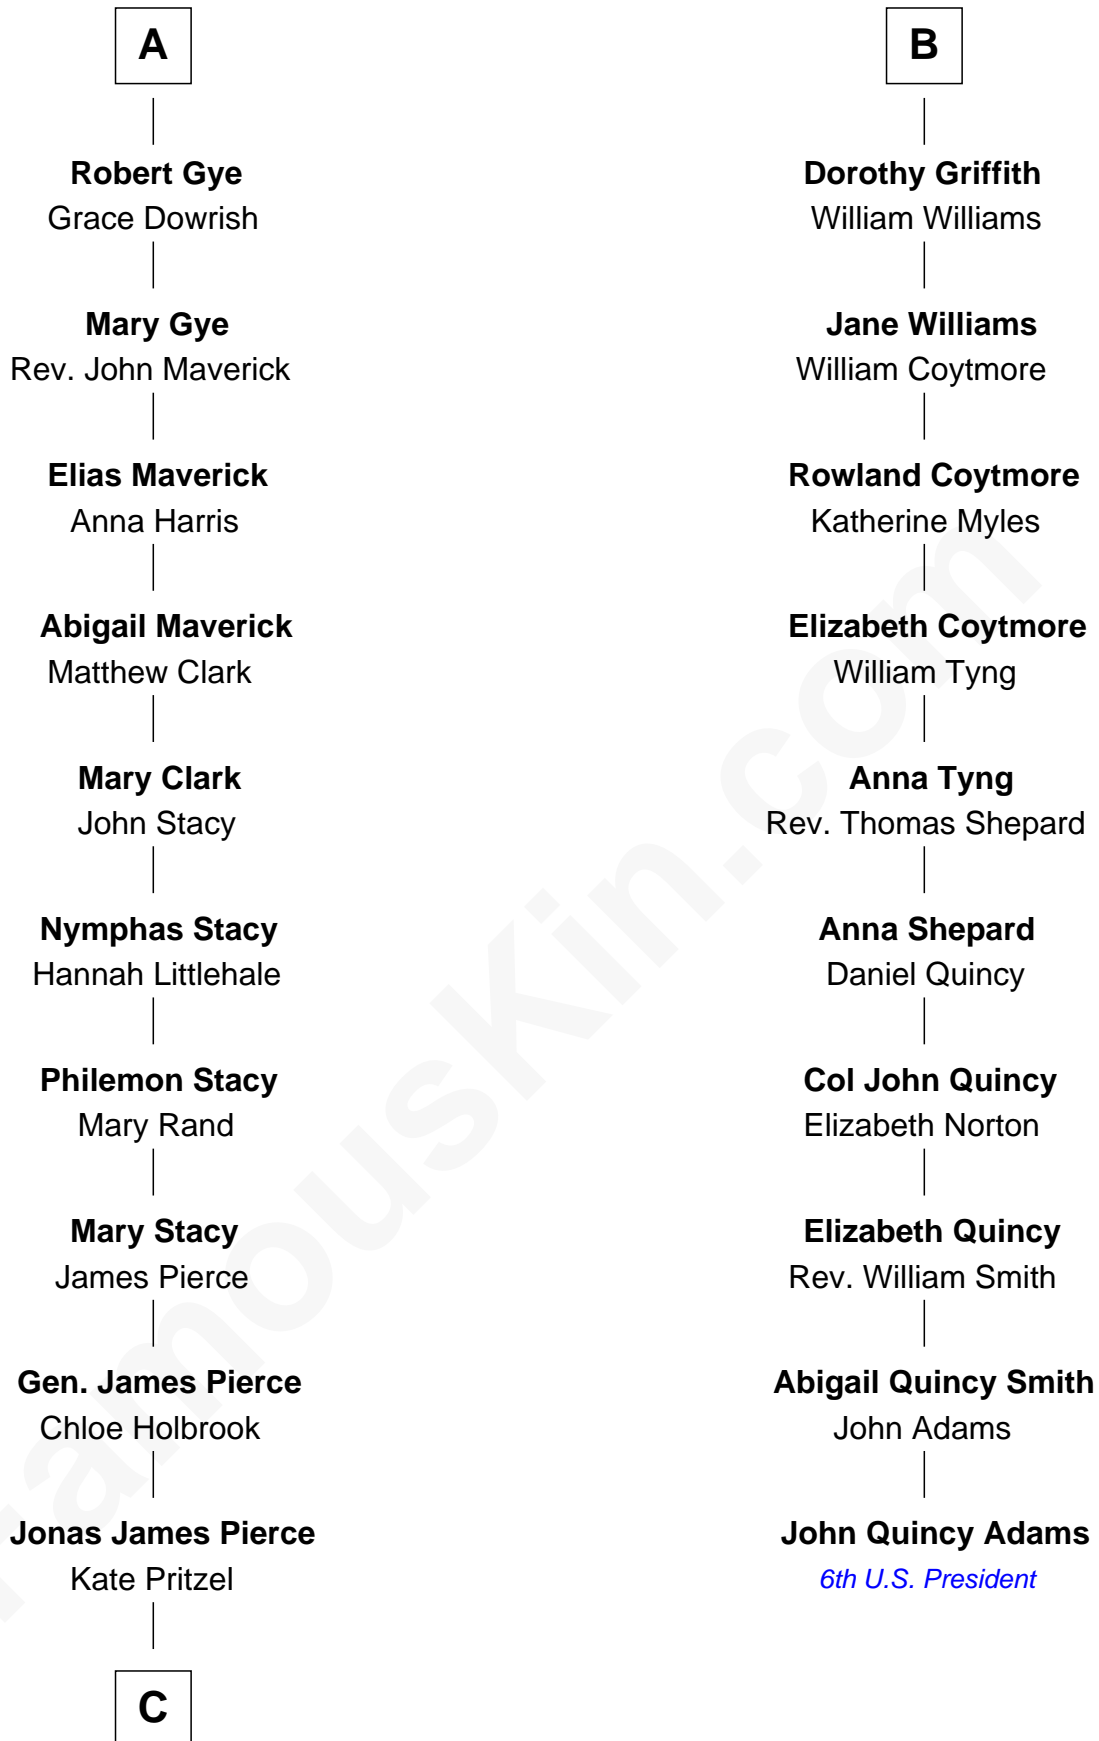

FamousKin.com

Relationship Chart of

Jeb Bush

43rd Governor of Florida

16th cousin 4 times removed of

John Quincy Adams

6th U.S. President

Edmund Fitzalan

Alice de Warenne

FamousKin.com