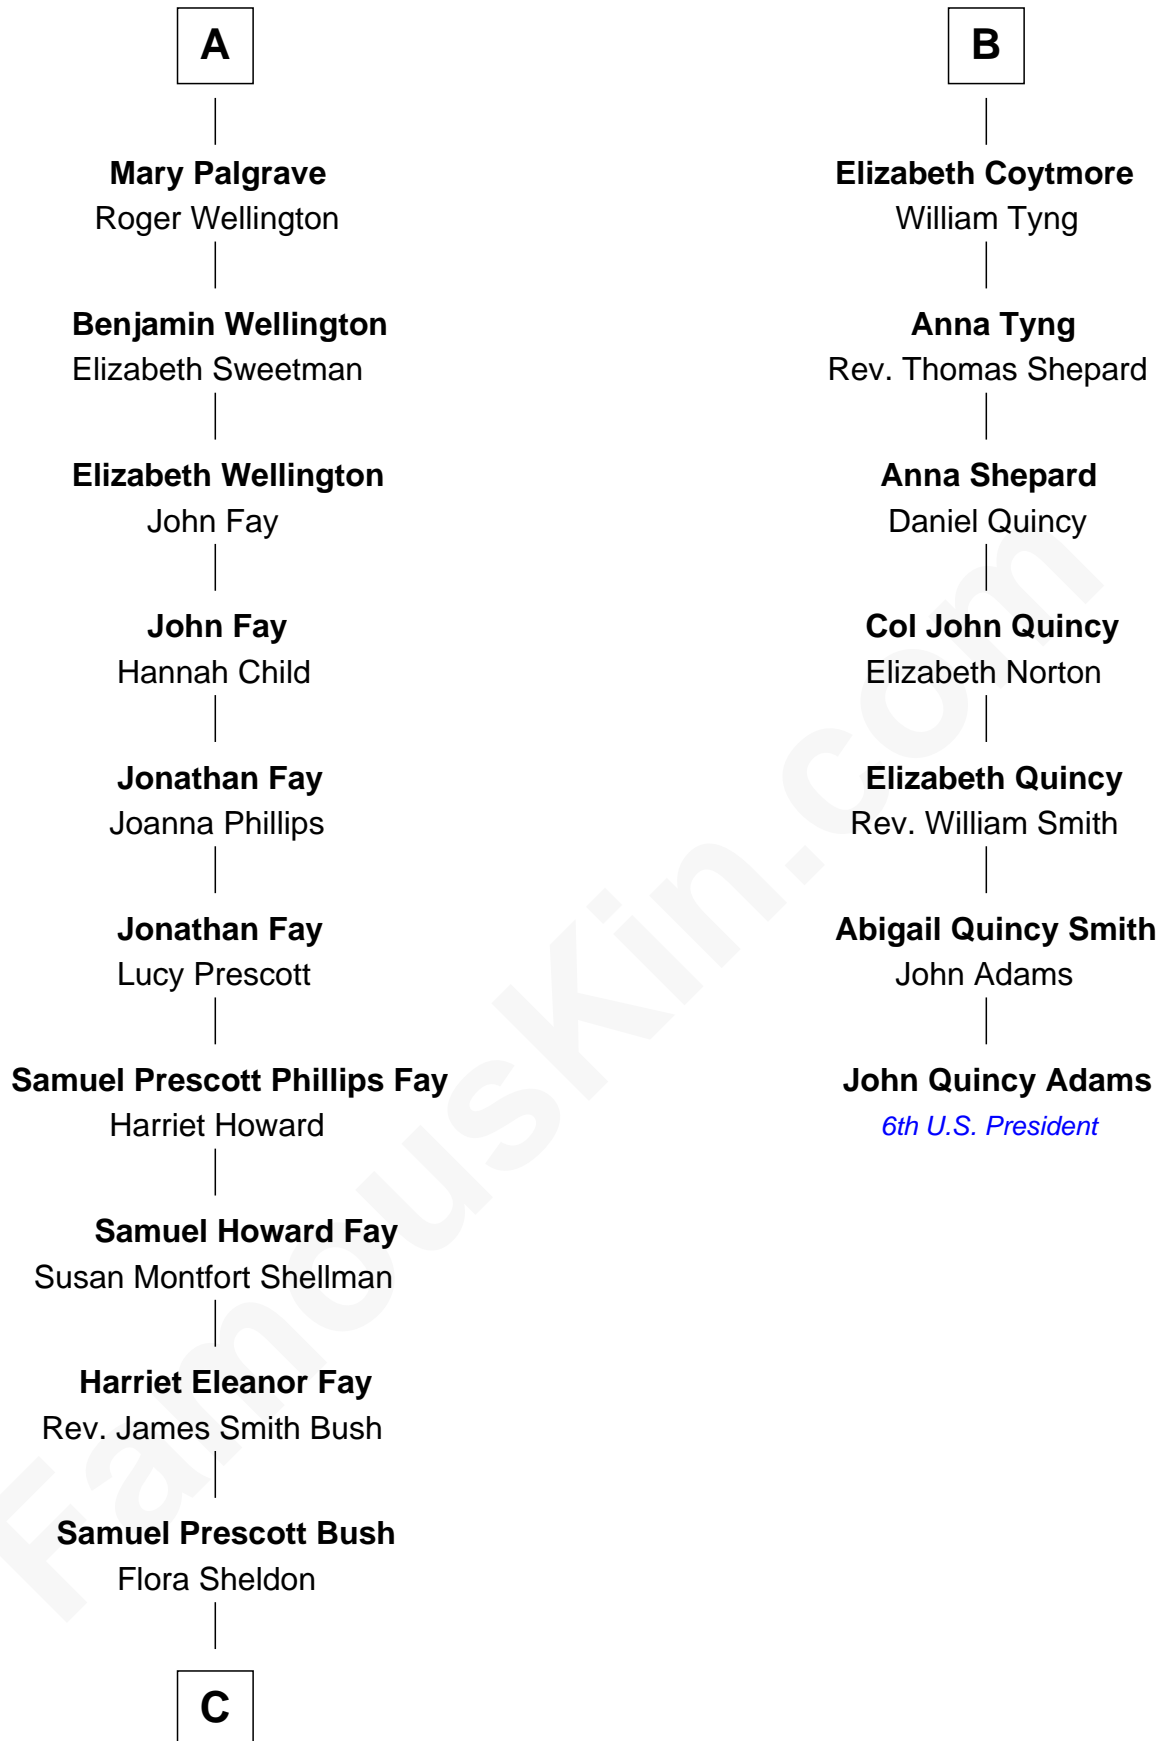

FamousKin.com Relationship Chart of

Jeb Bush

43rd Governor of Florida

13th cousin 6 times removed of

John Quincy Adams

6th U.S. President

Sir Robert Goushill

Elizabeth Fitzalan

Thomas Palgrave

Alice Gunton

Rev. Edward Palgrave

Dr. Richard Palgrave

Anna -----

A

Joan Goushill

Sir Thomas Stanley

Margaret Stanley

Sir William Troutbeck

Joan Troutbeck

Sir William Griffith

Sir William Griffith

Jane Stradling

Dorothy Griffith

William Williams

Jane Williams

William Coytmore

Rowland Coytmore

Katherine Myles

B

C

—
Prescott Sheldon Bush

Dorothy Wear Walker