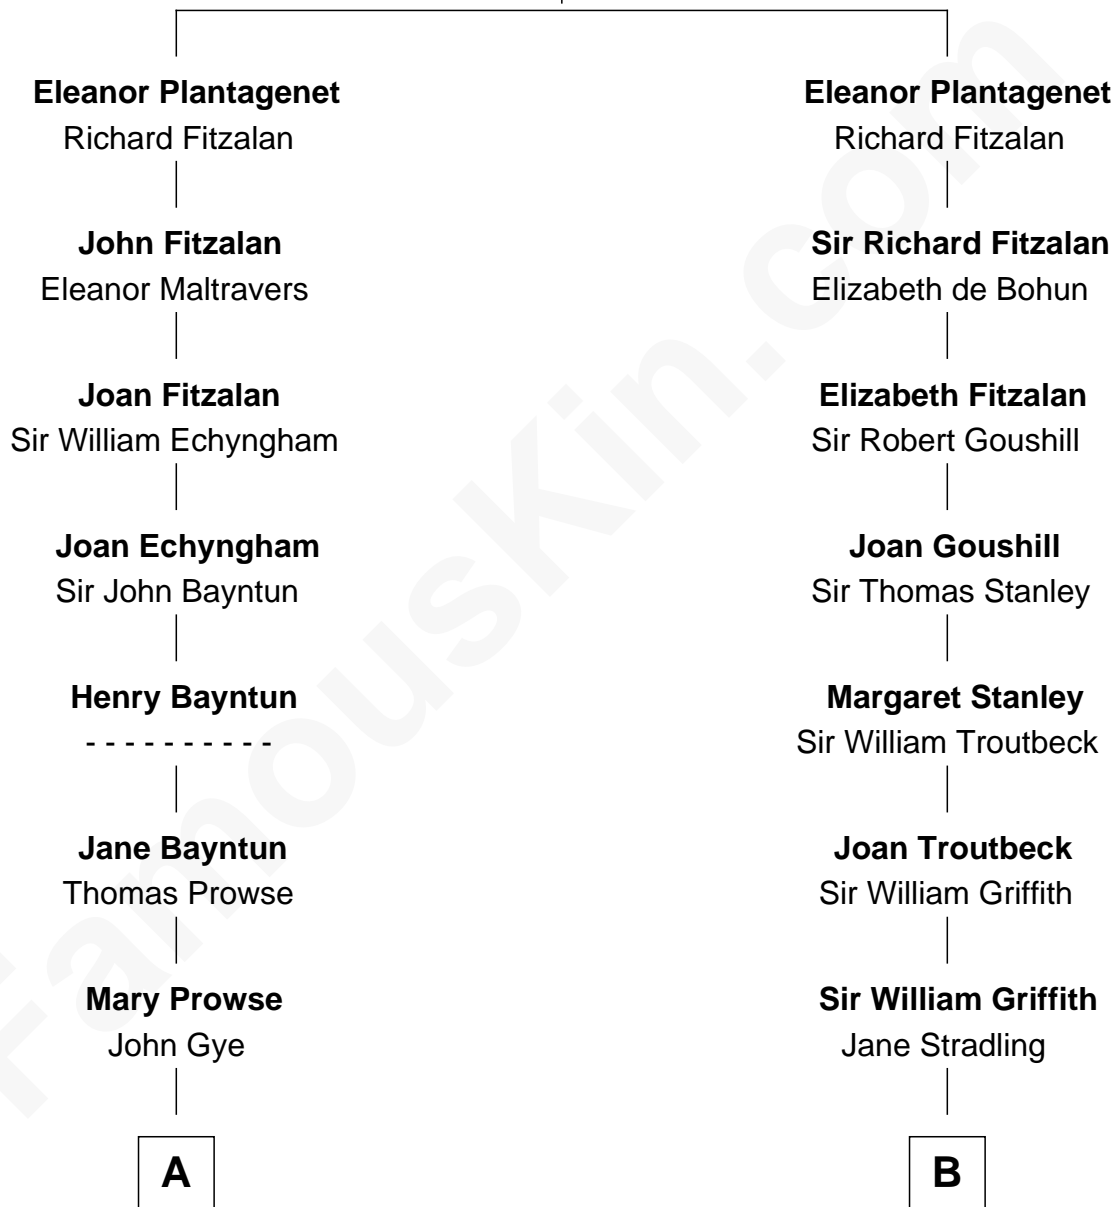

FamousKin.com Relationship Chart of

Jeb Bush

43rd Governor of Florida

15th cousin 5 times removed of

Abigail (Smith) Adams

First Lady of President John Adams

Henry Plantagenet
Maud de Chaworth

FamousKin.com