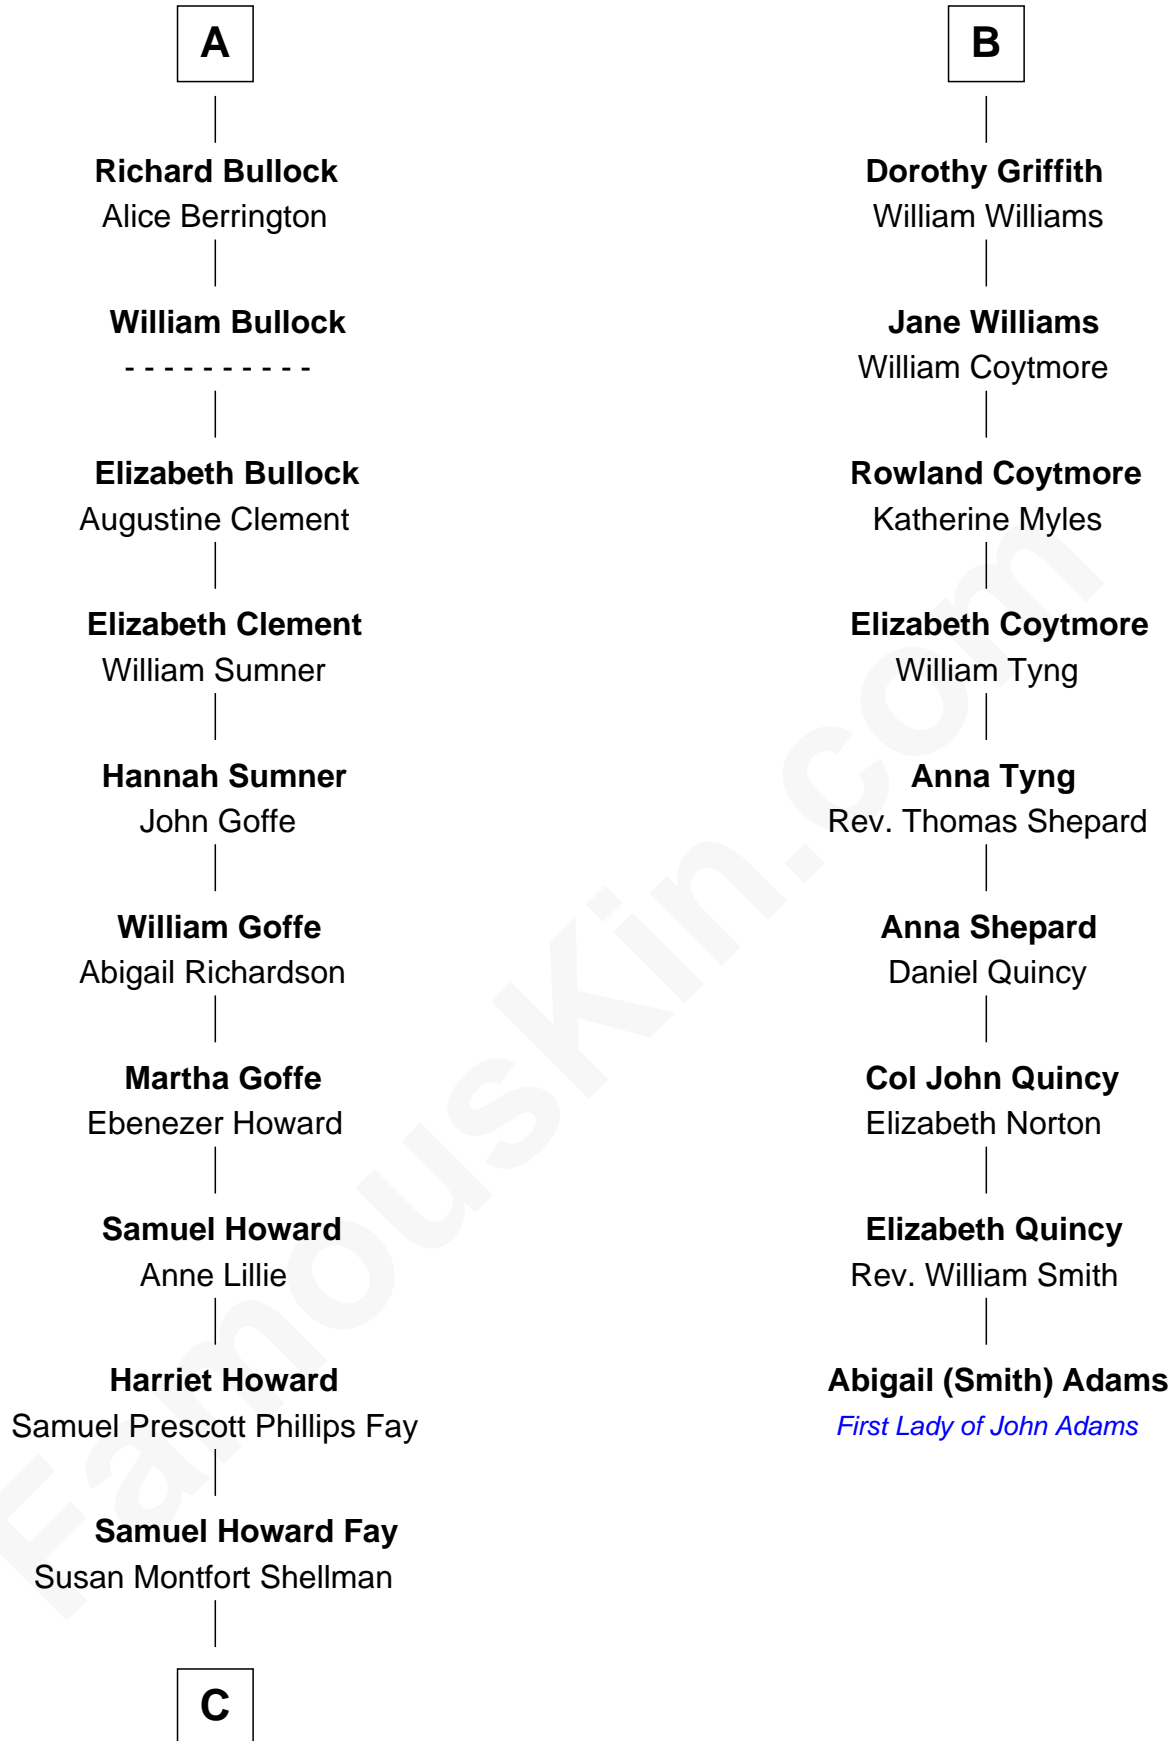

FamousKin.com

Relationship Chart of

Jeb Bush

43rd Governor of Florida

15th cousin 6 times removed of

Abigail (Smith) Adams

First Lady of President John Adams

Bartholomew de Badlesmere

Elizabeth Howard

Joan de Vere

Sir William Norreys

Margaret Norreys

Gilbert Bullock

Thomas Bullock

Alice Kingsmill

A

Elizabeth de Badlesmere

Sir William de Bohun

Elizabeth de Bohun

Sir Richard Fitzalan

Elizabeth Fitzalan

Sir Robert Goushill

Joan Goushill

Sir Thomas Stanley

Margaret Stanley

Sir William Troutbeck

Joan Troutbeck

Sir William Griffith

Sir William Griffith

Jane Stradling

B

C