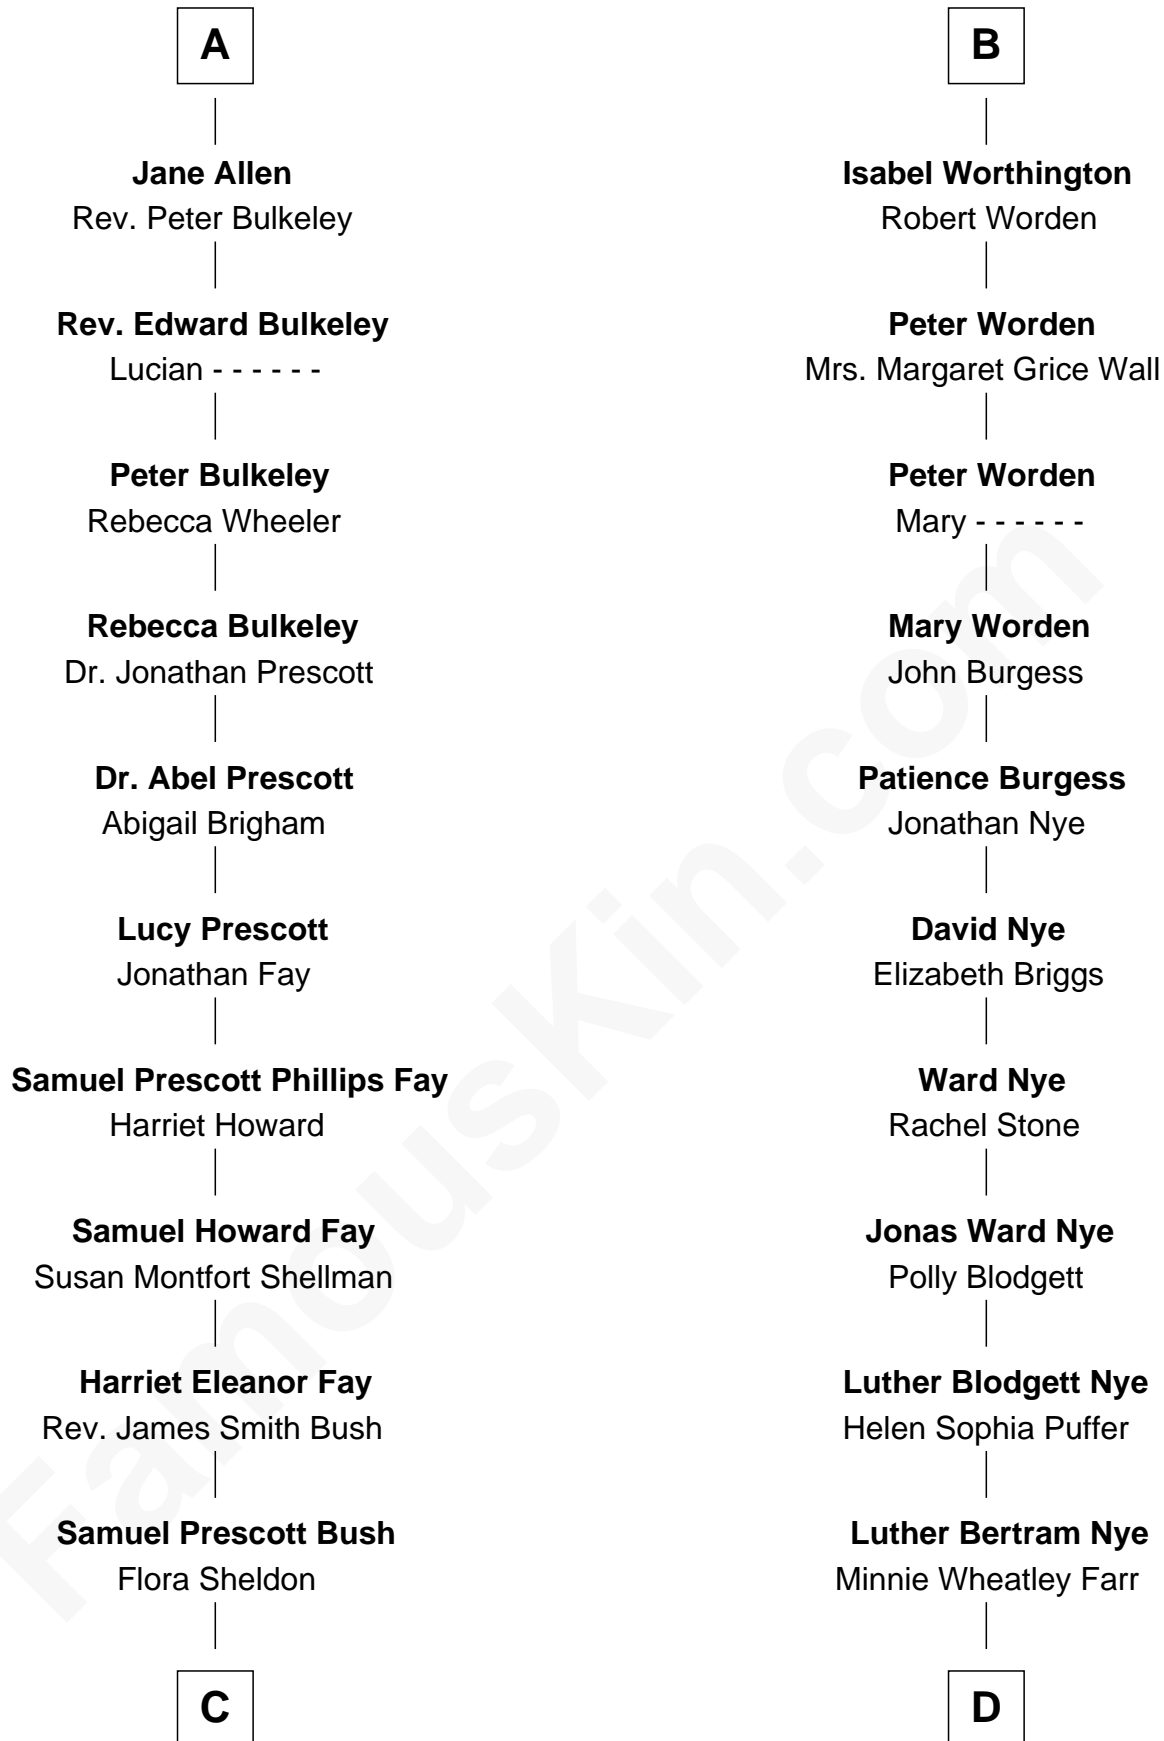

FamousKin.com Relationship Chart of

Jeb Bush

43rd Governor of Florida

18th cousin 1 time removed of

Bill Nye

TV's The Science Guy

Alice Plumpton

with husband
Sir John Boteler

Agnes Harington

Oliver Standish

Richard Sherburne

Alice Hamerton

Grace Standish

Ralph Faircloth

Agnes Sherburne

Henry Rushton

Lawrence Faircloth

Elizabeth -----

Nicholas Rushton

Margaret Radcliffe

Thomas Faircloth

Millicent Barr

Agnes Rushton

Richard Worthington

Mary Faircloth

Thomas Allen

Peter Worthington

Isabel Anderton

A

B

FamousKin.com