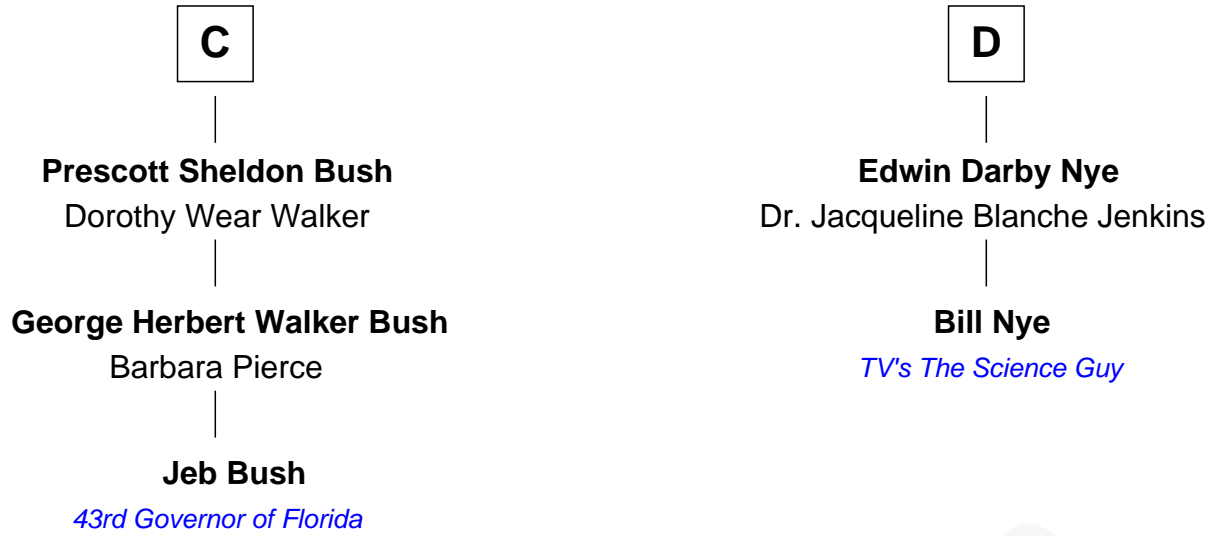

FamousKin.com Relationship Chart of

Jeb Bush

43rd Governor of Florida

18th cousin 1 time removed of

Bill Nye

TV's The Science Guy

Alice Plumpton

with husband
Sir John Boteler

Agnes Harington

Oliver Standish

Richard Sherburne

Alice Hamerton

Grace Standish

Ralph Faircloth

Agnes Sherburne

Henry Rushton

Lawrence Faircloth

Elizabeth -----

Nicholas Rushton

Margaret Radcliffe

Thomas Faircloth

Millicent Barr

Agnes Rushton

Richard Worthington

Mary Faircloth

Thomas Allen

Peter Worthington

Isabel Anderton

A

B

FamousKin.com