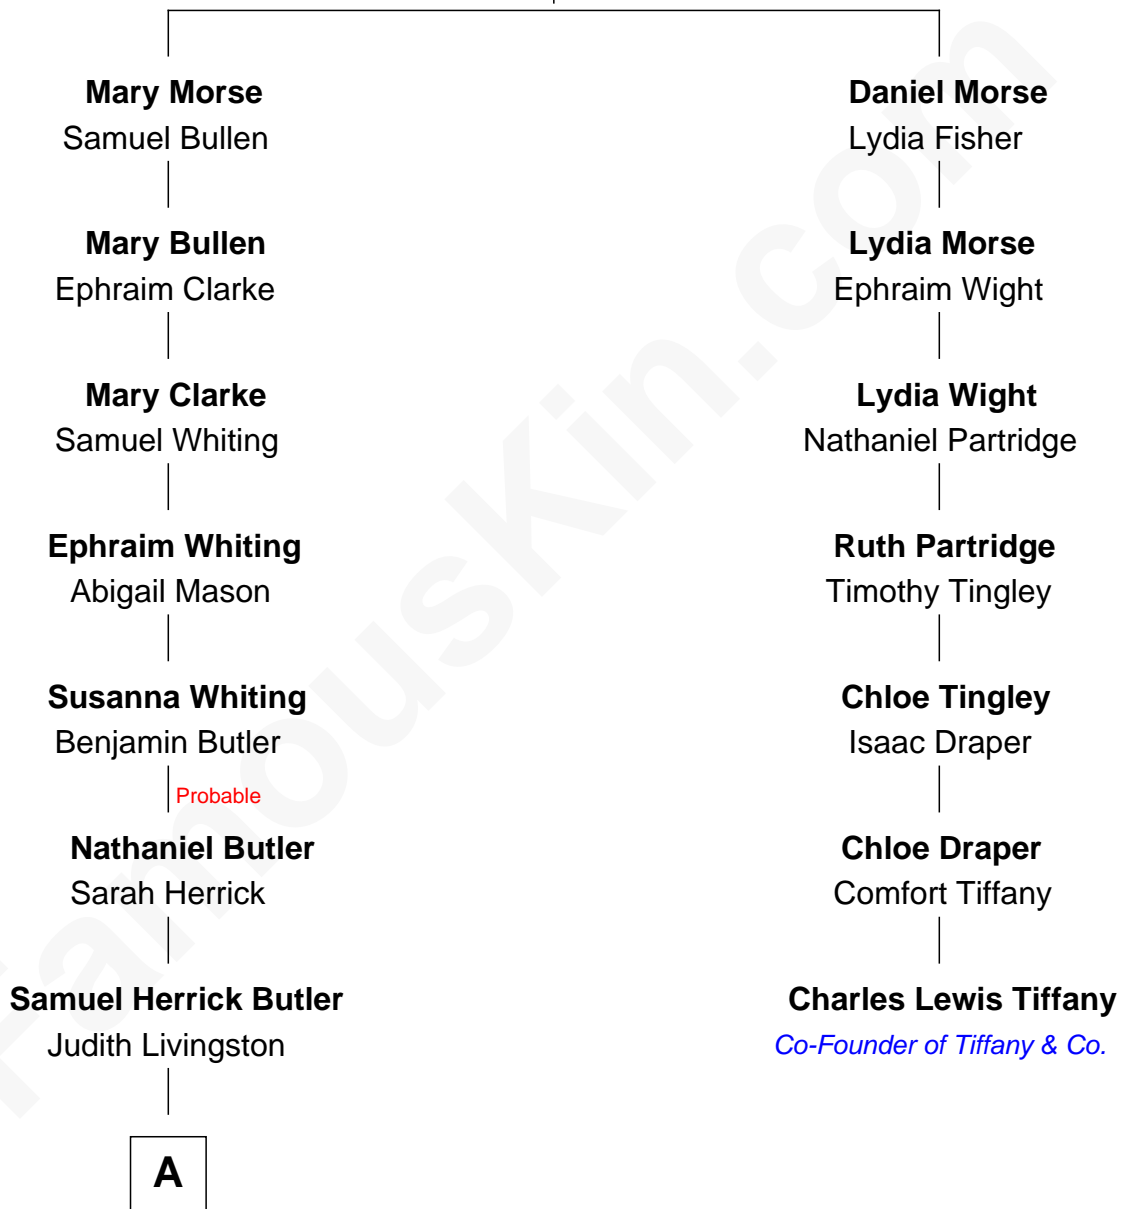

## Relationship Chart of

### Jeb Bush

43rd Governor of Florida

6th cousin 6 times removed of

**Charles Lewis Tiffany**  
Co-Founder of Tiffany & Co.

**Samuel Morse**  
Elizabeth Jasper

**A**

—  
**Cortland Philip Livingston Butler**

Elizabeth Slade Pierce

—  
**Mary Elizabeth Butler**

Robert Emmet Sheldon

—  
**Flora Sheldon**

Samuel Prescott Bush

—  
**Prescott Sheldon Bush**

Dorothy Wear Walker

—  
**George Herbert Walker Bush**