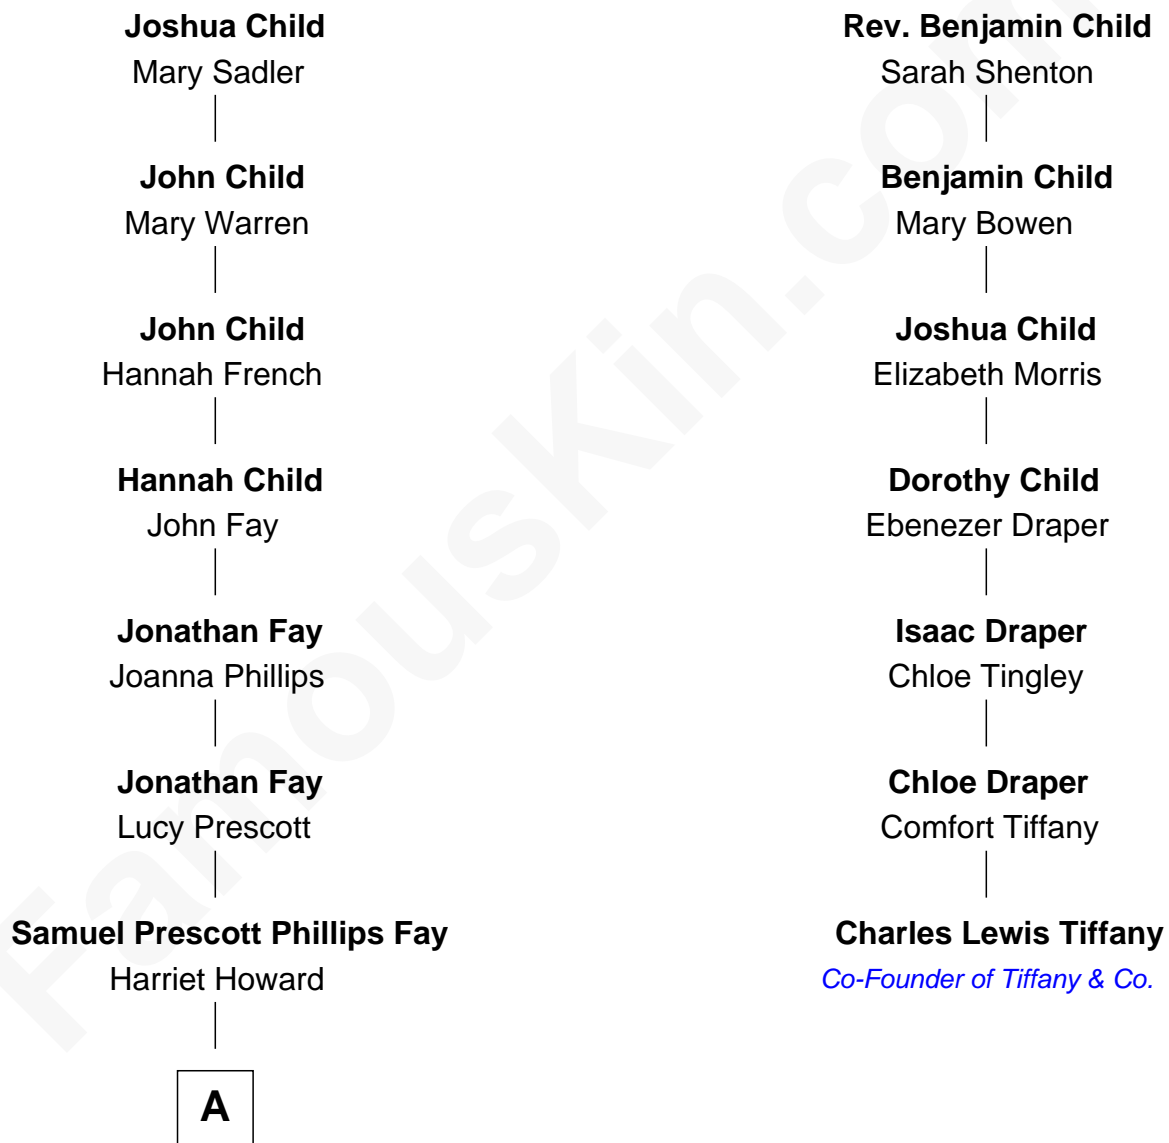

FamousKin.com Relationship Chart of

Jeb Bush

43rd Governor of Florida

6th cousin 6 times removed of

Charles Lewis Tiffany

Co-Founder of Tiffany & Co.

Wolston Child

Ellen Empson

A

—
Samuel Howard Fay
Susan Montfort Shellman

—
Harriet Eleanor Fay
Rev. James Smith Bush

—
Samuel Prescott Bush
Flora Sheldon

—
Prescott Sheldon Bush
Dorothy Wear Walker

—
George Herbert Walker Bush
Barbara Pierce