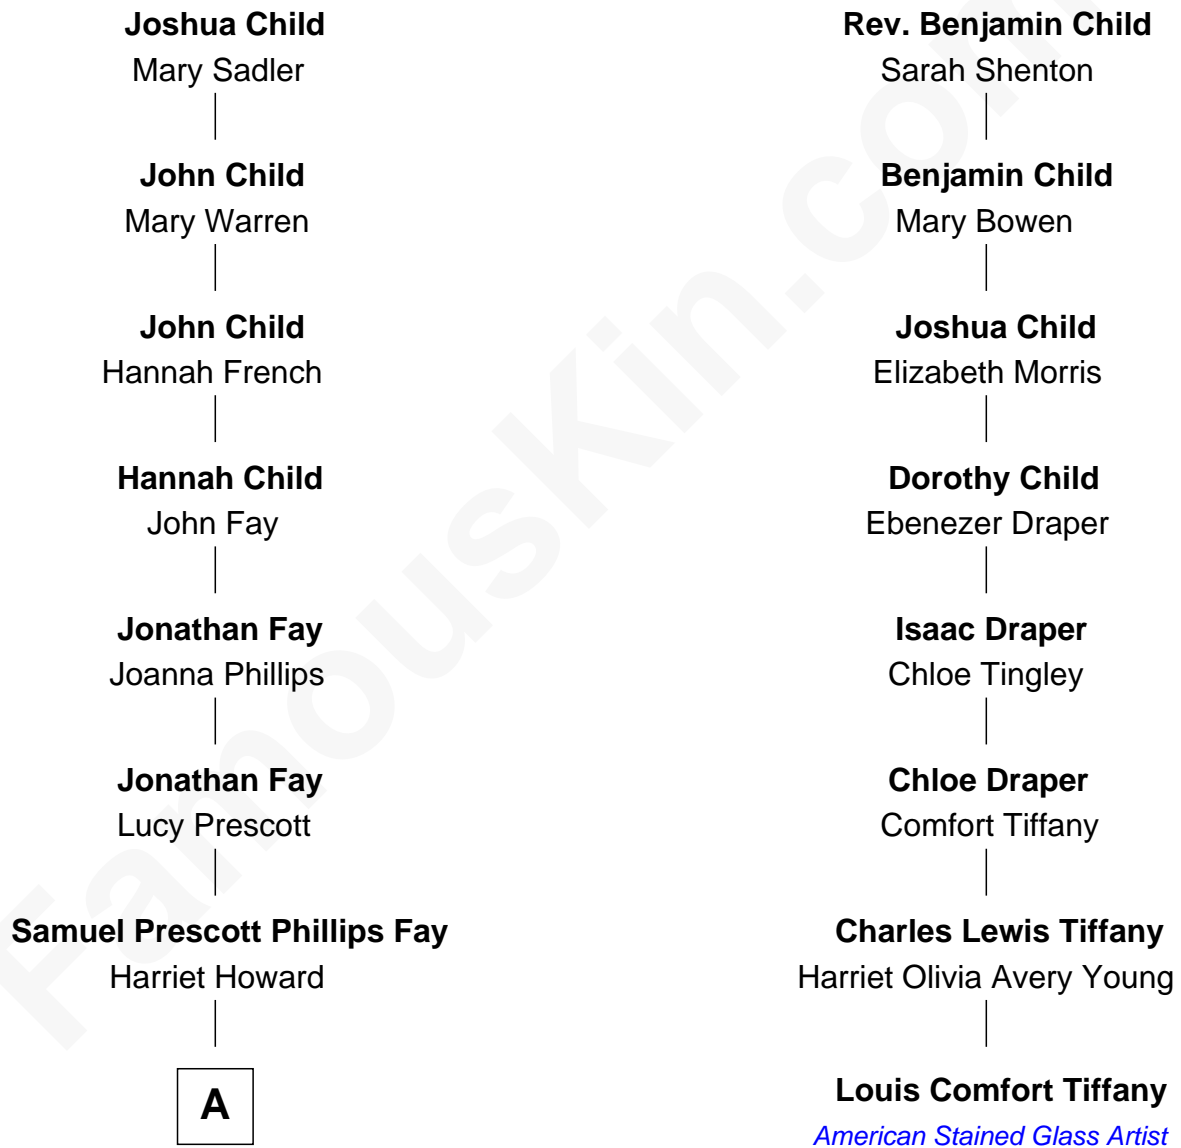

FamousKin.com Relationship Chart of

Jeb Bush

43rd Governor of Florida

7th cousin 5 times removed of

Louis Comfort Tiffany

American Stained Glass Artist

Wolston Child

Ellen Empson

A

—
Samuel Howard Fay
Susan Montfort Shellman

—
Harriet Eleanor Fay
Rev. James Smith Bush

—
Samuel Prescott Bush
Flora Sheldon

—
Prescott Sheldon Bush
Dorothy Wear Walker

—
George Herbert Walker Bush
Barbara Pierce