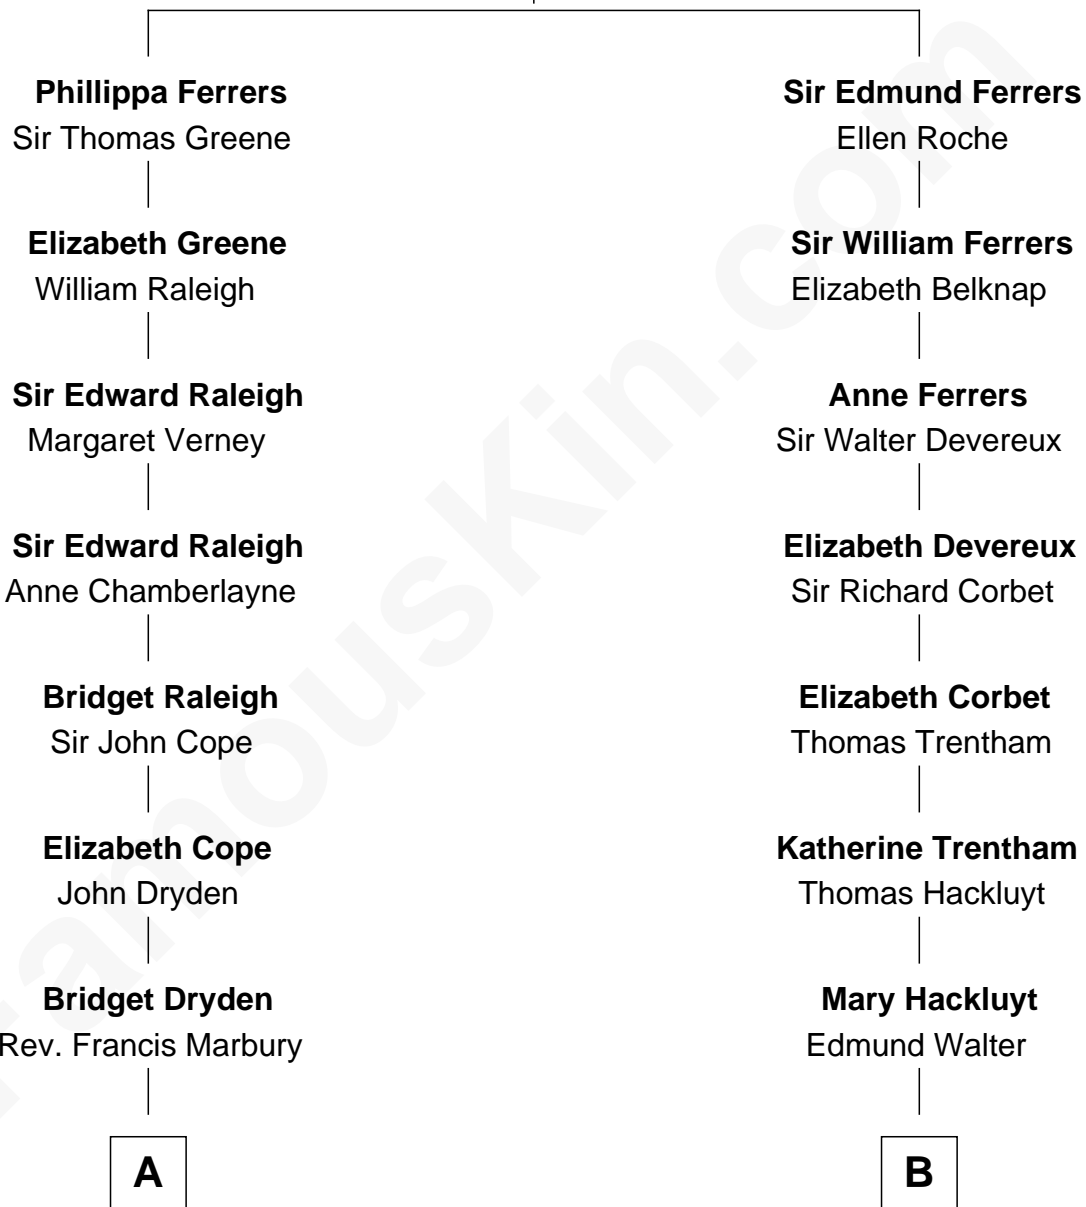

FamousKin.com Relationship Chart of

Jeb Bush

43rd Governor of Florida

17th cousin 3 times removed of

Orson Welles

Radio, Stage, and Movie Actor

Robert de Ferrers
Margaret Despencer

FamousKin.com