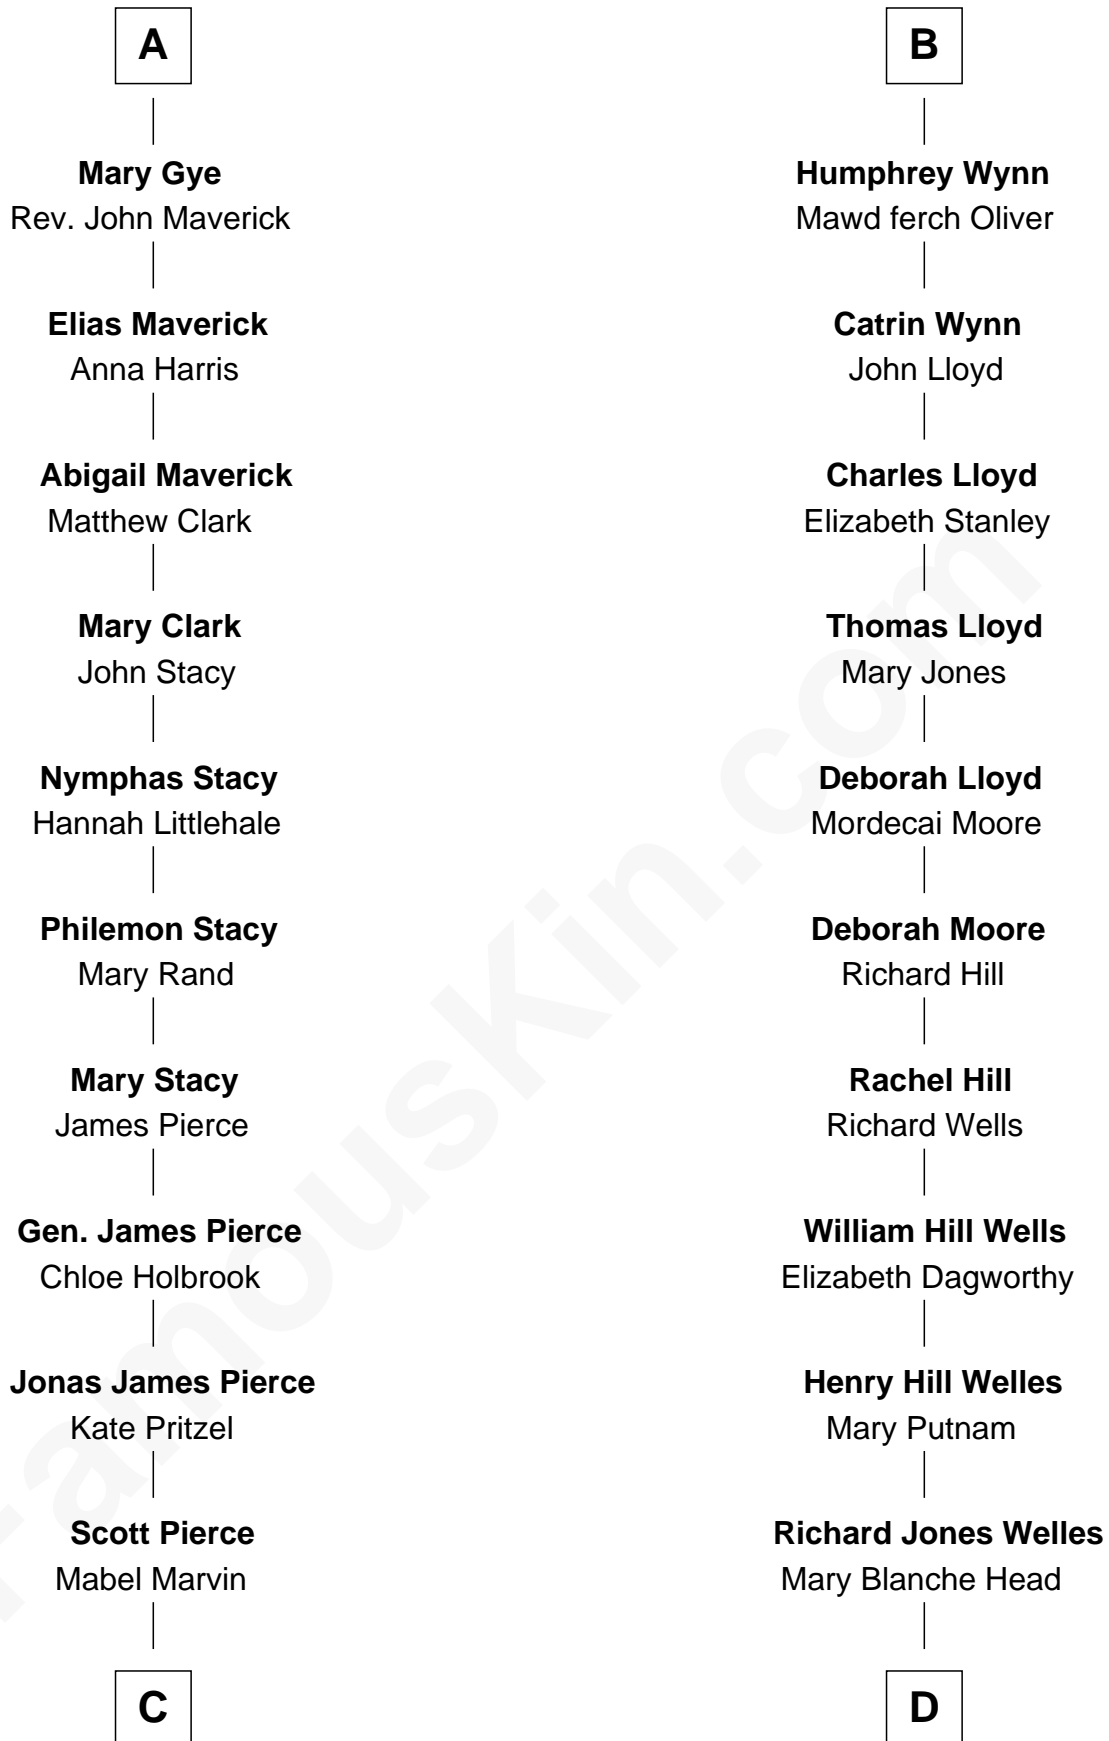

FamousKin.com Relationship Chart of

Jeb Bush

43rd Governor of Florida

18th cousin 1 time removed of

Orson Welles

Radio, Stage, and Movie Actor

Richard Fitzalan
Eleanor Plantagenet

John Fitzalan
Eleanor Maltravers

Joan Fitzalan
Humphrey de Bohun

Joan Fitzalan
Sir William Echyngham

Mary de Bohun
Henry IV, King of England

Joan Echyngham
Sir John Bayntun

Humphrey Plantagenet

Henry Bayntun

Antigone Plantagenet
Henry Grey

Jane Bayntun
Thomas Prowse

Elizabeth Grey
Sir Roger Kynaston

Mary Prowse
John Gye

Humphrey Kynaston
Elsbeth ferch Maredudd

Robert Gye
Grace Dowrish

Margaret Kynaston
John ap Ieuan ab Owain

A

B

FamousKin.com