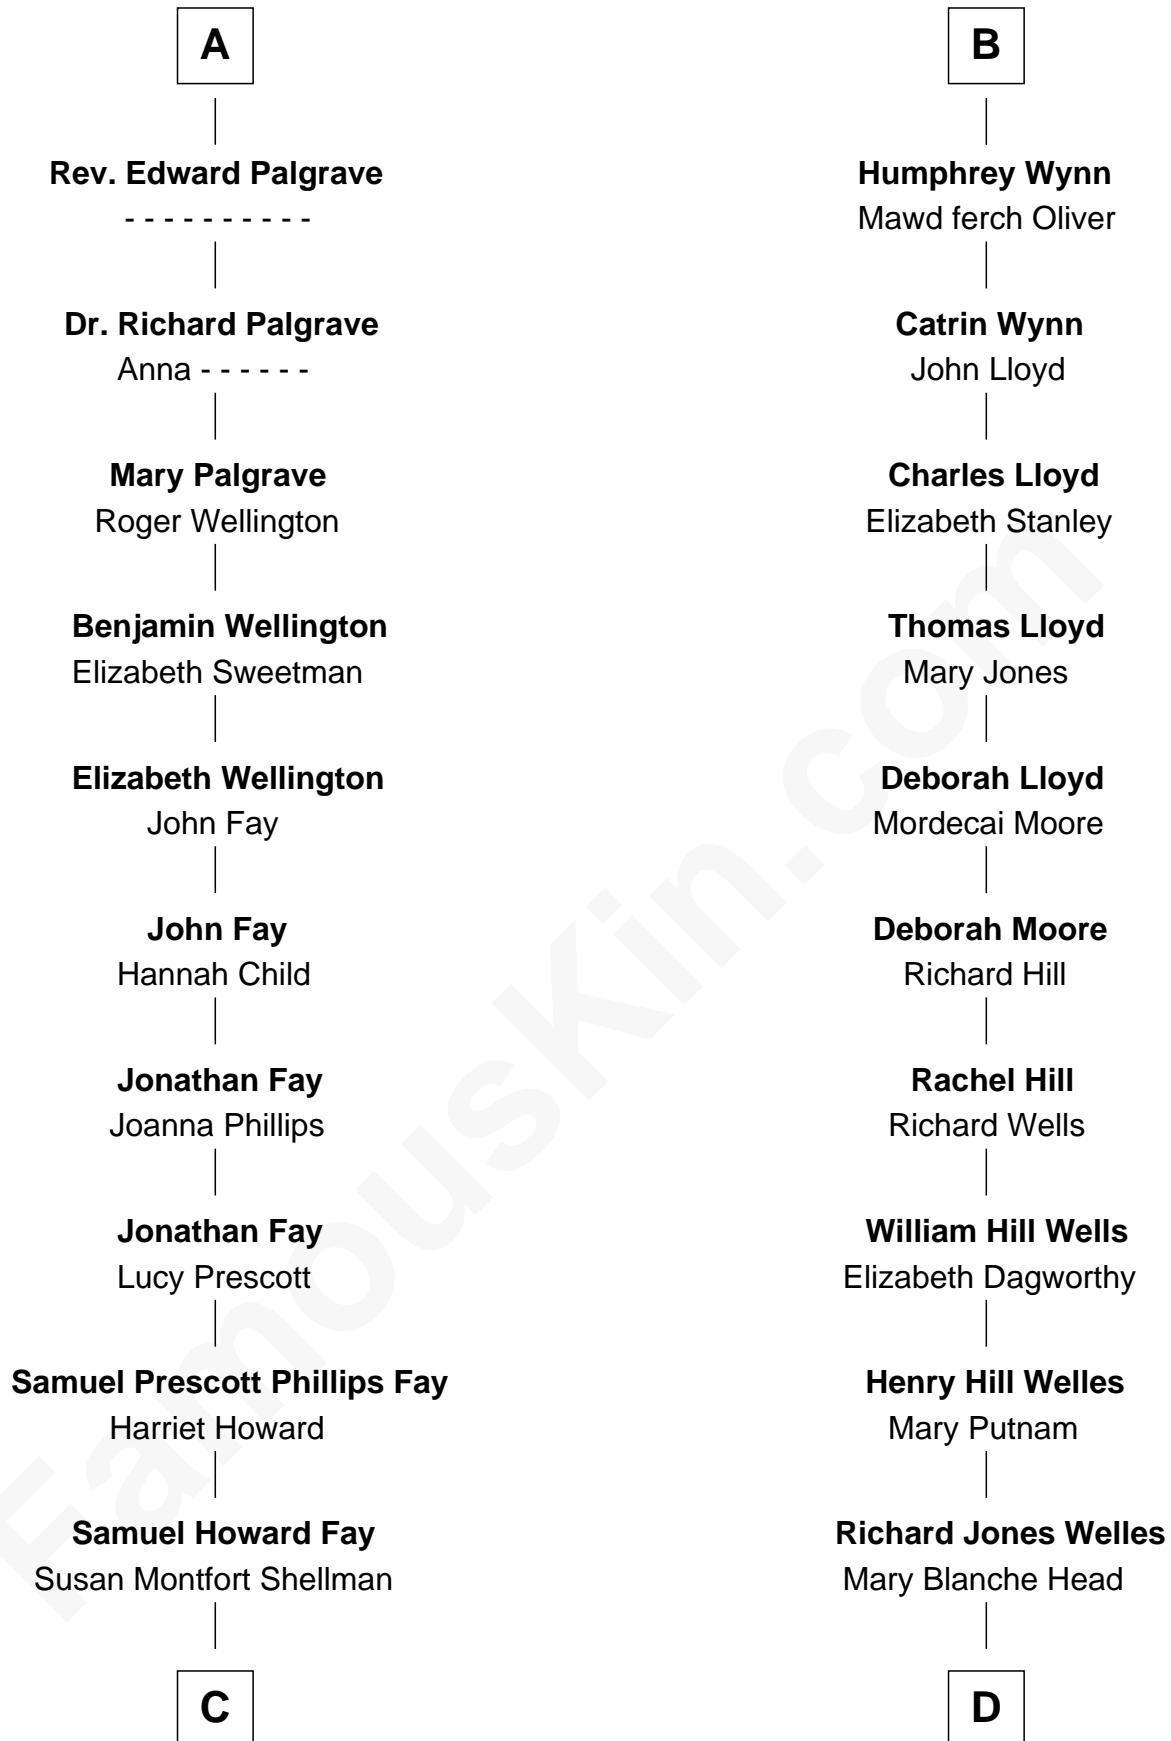

FamousKin.com Relationship Chart of

Jeb Bush

43rd Governor of Florida

18th cousin 3 times removed of

Orson Welles

Radio, Stage, and Movie Actor

Sir William de Bohun
Elizabeth de Badlesmere

FamousKin.com