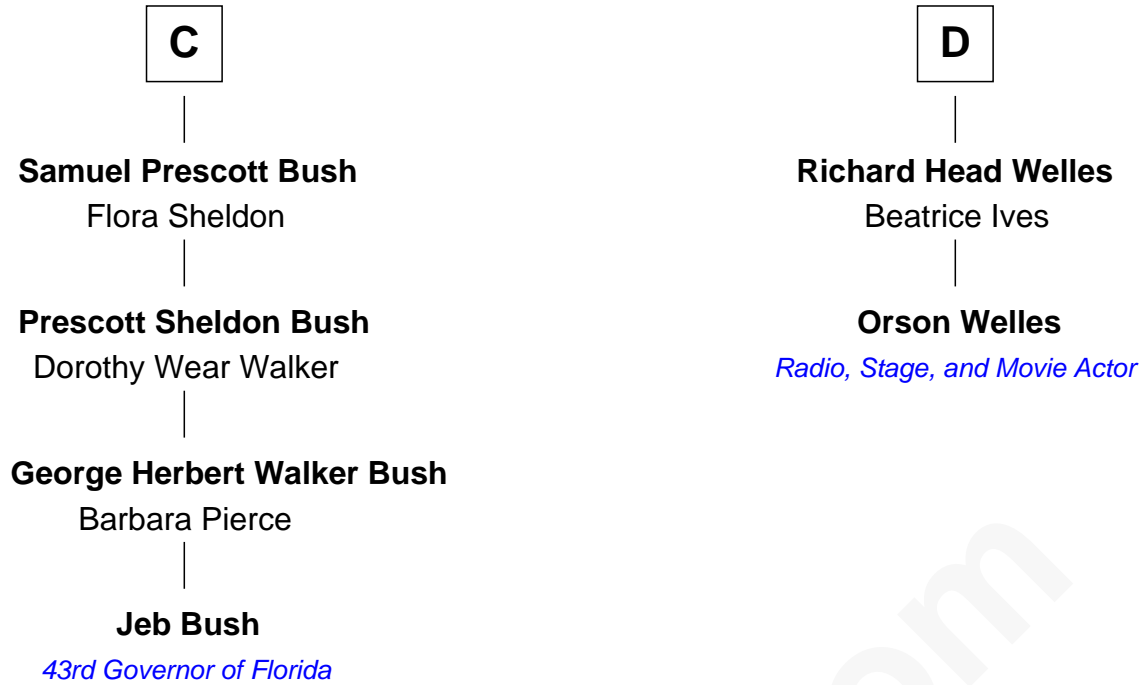

# FamousKin.com Relationship Chart of

**Jeb Bush**

*43rd Governor of Florida*

18th cousin 2 times removed of

**Orson Welles**

*Radio, Stage, and Movie Actor*

**John de Mowbray**  
Elizabeth de Segrave

**Sir Thomas Mowbray**

Sir John Berkeley

**Sir Richard Berkeley**

Elizabeth Jermy

**Mary Berkeley**

Sir John Hungerford

**A**

**Margaret Mowbray**

Sir Reginald Lucy

**Sir Walter Lucy**

Eleanor L'Arcedeckne

**Eleanor Lucy**

Sir Thomas Hopton

**Elizabeth Hopton**

Sir Roger Corbet

**Sir Richard Corbet**

Elizabeth Devereux

**Elizabeth Corbet**

Thomas Trentham

**Katherine Trentham**

Thomas Hackluyt

**B**

FamousKin.com