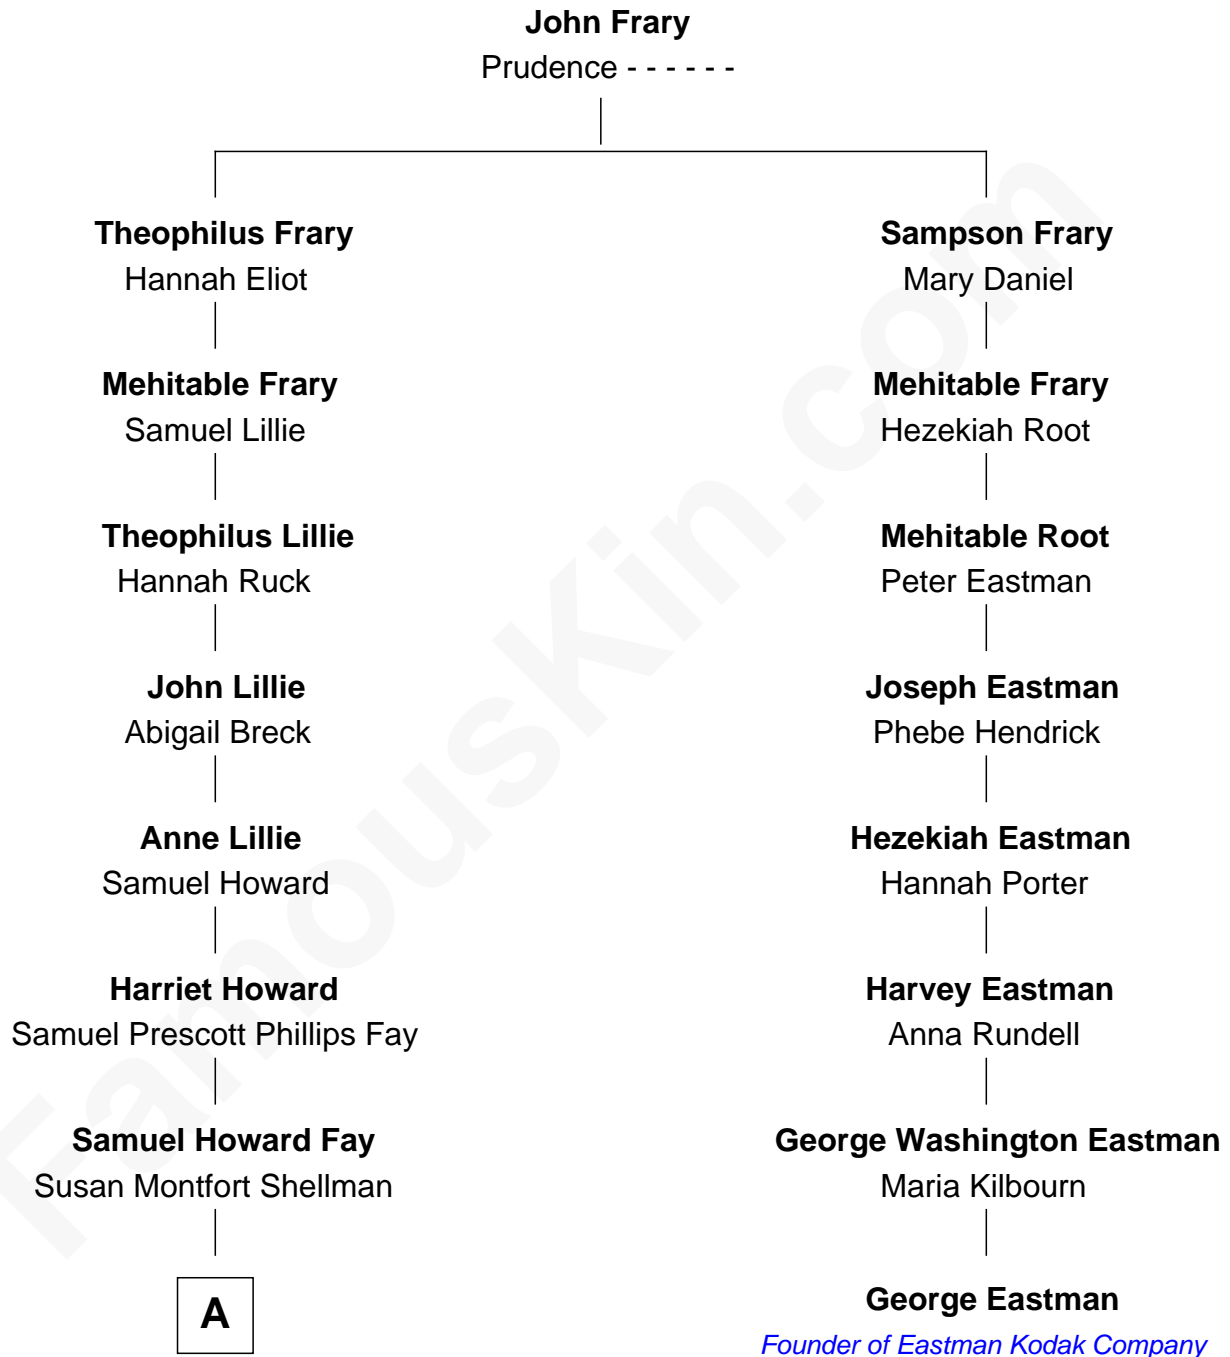

FamousKin.com Relationship Chart of

Jeb Bush

43rd Governor of Florida

7th cousin 4 times removed of

George Eastman

Founder of Eastman Kodak Company

A

—
Harriet Eleanor Fay
Rev. James Smith Bush

—
Samuel Prescott Bush
Flora Sheldon

—
Prescott Sheldon Bush
Dorothy Wear Walker

—
George Herbert Walker Bush
Barbara Pierce

—
Jeb Bush
43rd Governor of Florida

FamousKin.com