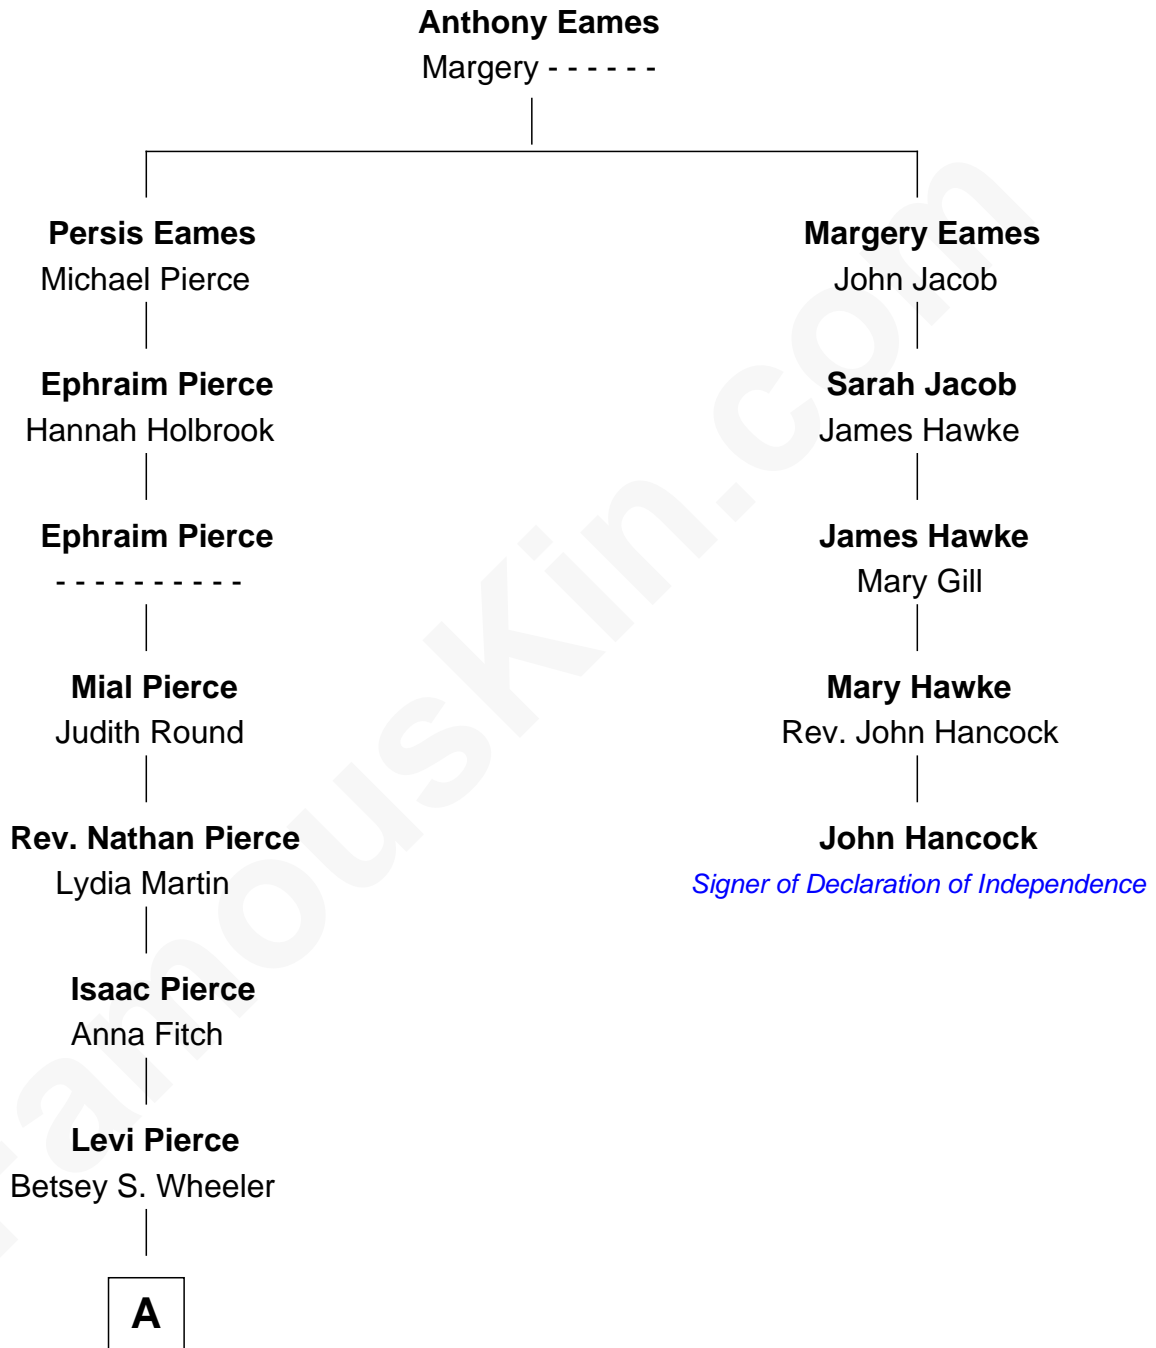

# FamousKin.com Relationship Chart of

**Jeb Bush**

*43rd Governor of Florida*

4th cousin 8 times removed of

**John Hancock**

*Signer of the Declaration of Independence*

**A**

—  
**Elizabeth Slade Pierce**  
Cortland Philip Livingston Butler

—  
**Mary Elizabeth Butler**  
Robert Emmet Sheldon

—  
**Flora Sheldon**  
Samuel Prescott Bush

—  
**Prescott Sheldon Bush**  
Dorothy Wear Walker

—  
**George Herbert Walker Bush**  
Barbara Pierce

—  
**Jeb Bush**  
*43rd Governor of Florida*