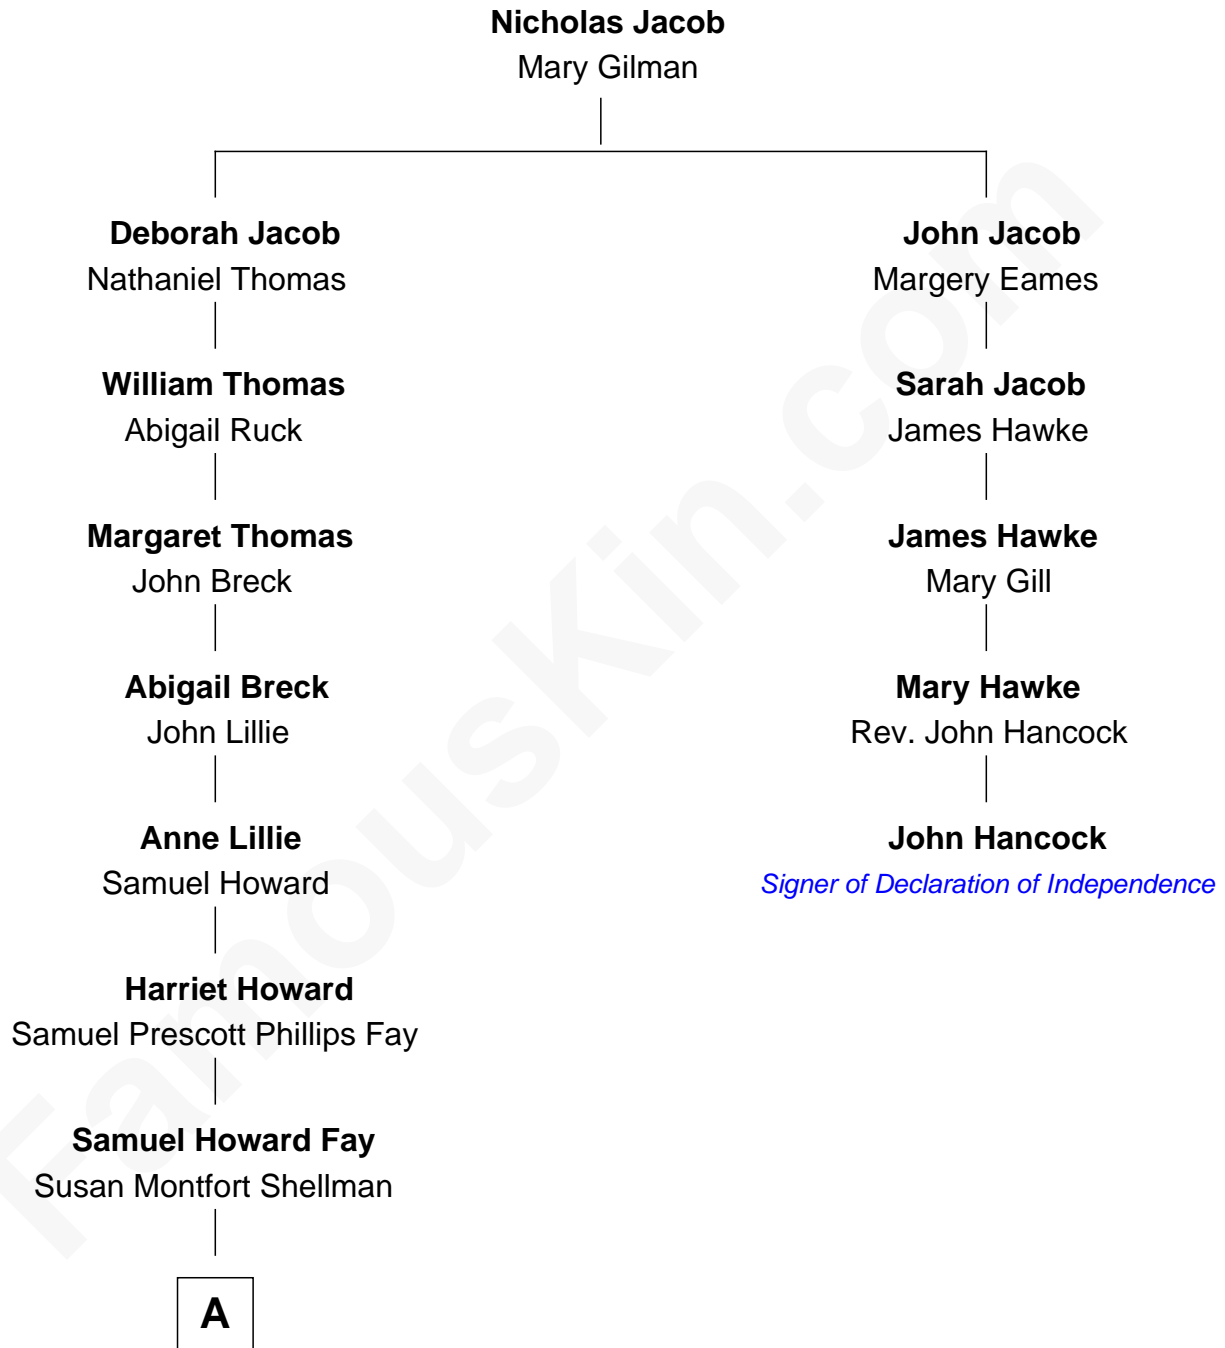

# FamousKin.com Relationship Chart of

**Jeb Bush**

*43rd Governor of Florida*

4th cousin 7 times removed of

**John Hancock**

*Signer of the Declaration of Independence*

**A**

—  
**Harriet Eleanor Fay**  
Rev. James Smith Bush

—  
**Samuel Prescott Bush**  
Flora Sheldon

—  
**Prescott Sheldon Bush**  
Dorothy Wear Walker

—  
**George Herbert Walker Bush**  
Barbara Pierce

—  
**Jeb Bush**  
*43rd Governor of Florida*

FamousKin.com