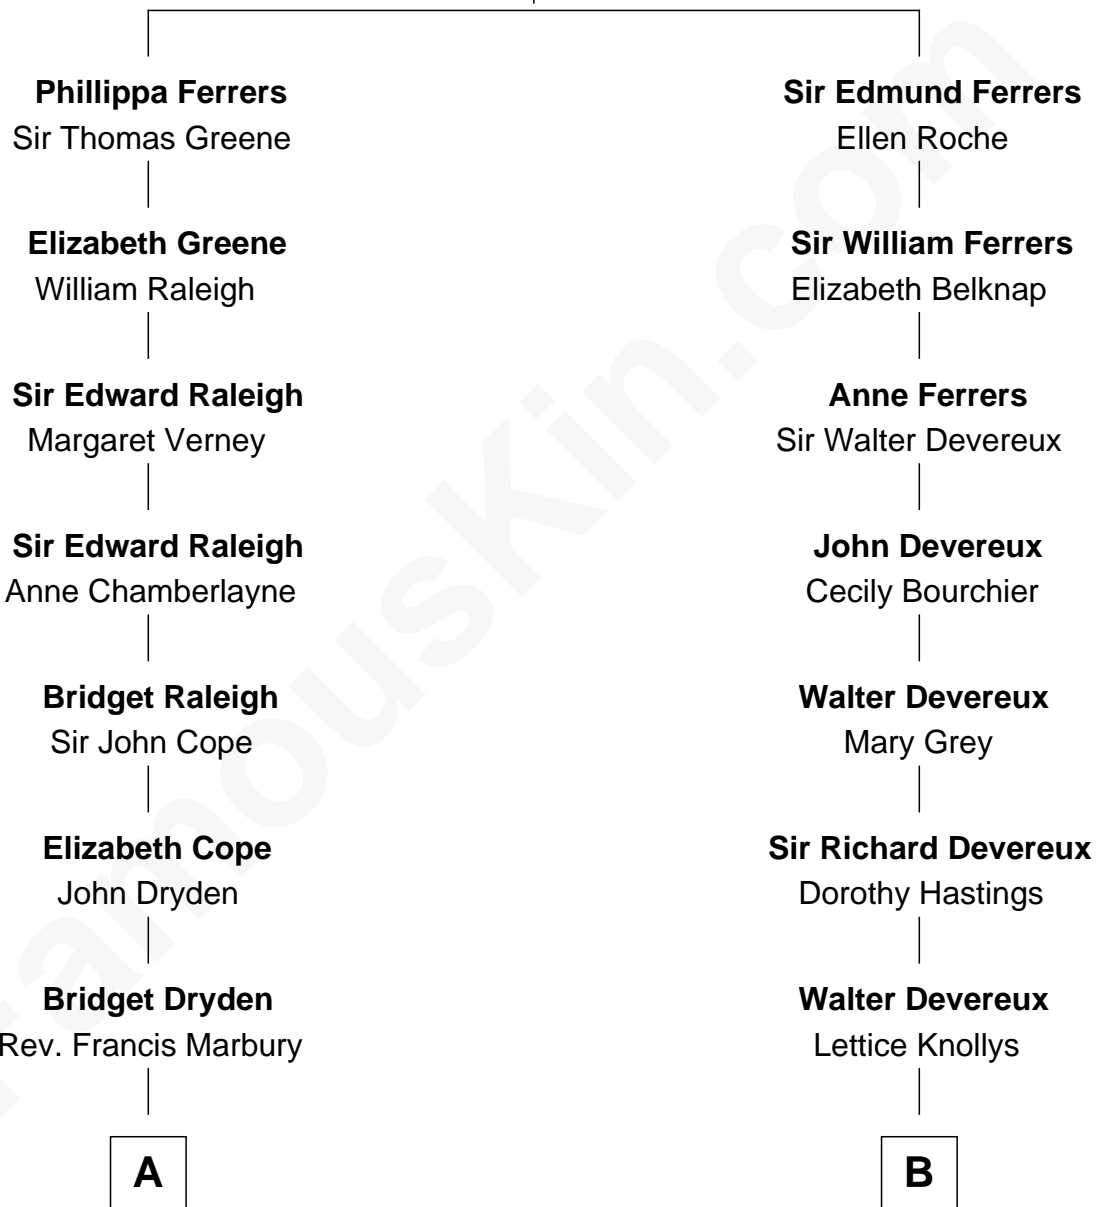

FamousKin.com Relationship Chart of

Jeb Bush

43rd Governor of Florida

15th cousin 5 times removed of

Charles Darwin

Theory of Evolution

Robert de Ferrers
Margaret Despencer

FamousKin.com