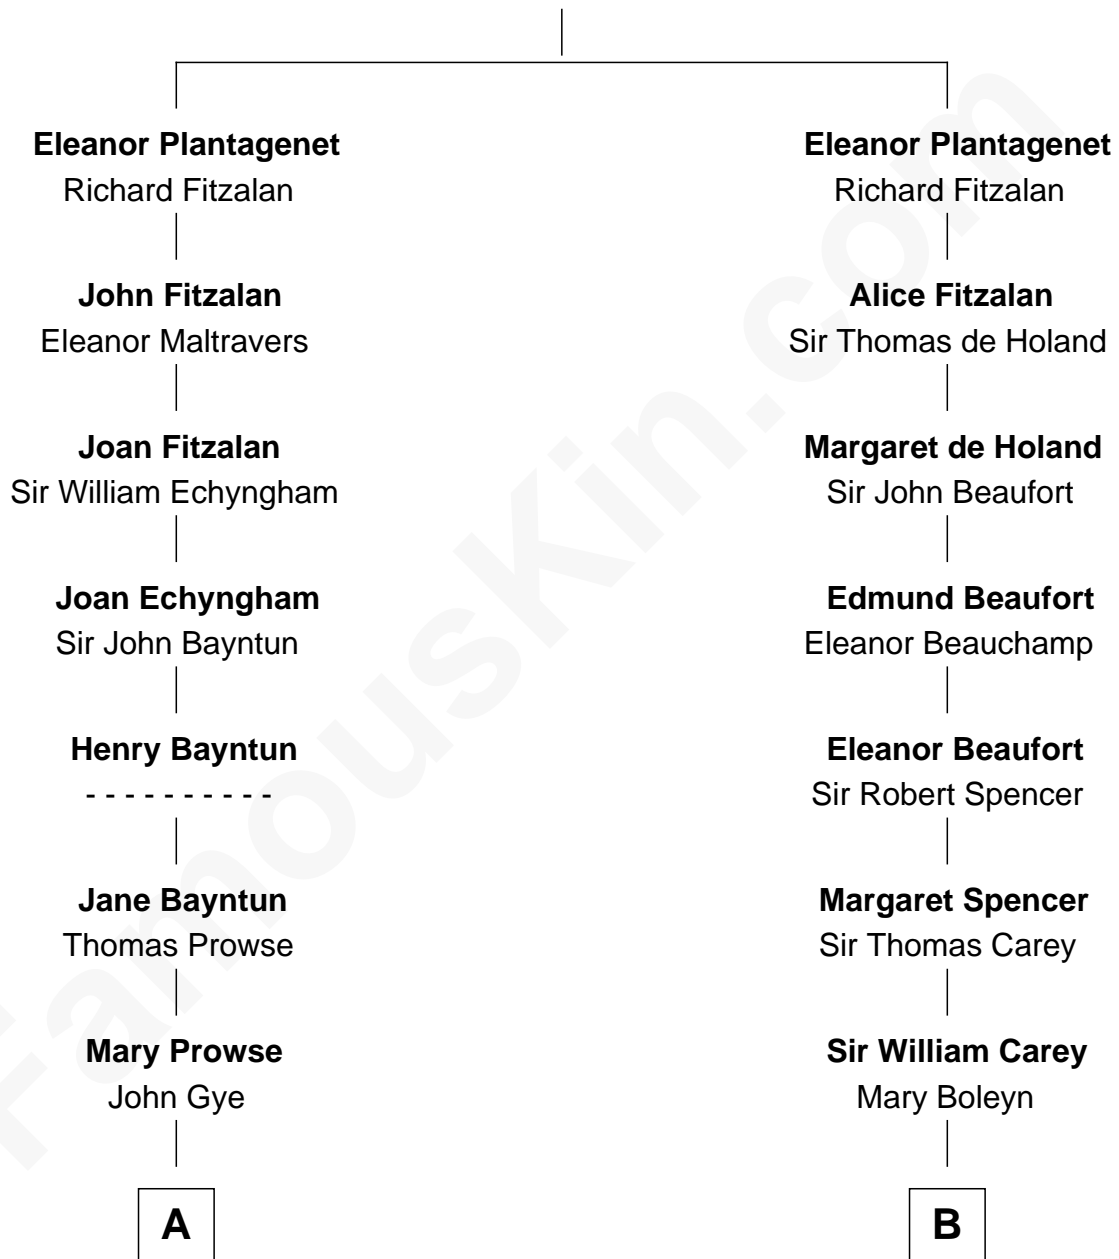

# FamousKin.com Relationship Chart of

**Jeb Bush**

*43rd Governor of Florida*

16th cousin 4 times removed of

**Charles Darwin**

*Theory of Evolution*

**Henry Plantagenet**

Maud de Chaworth

FamousKin.com