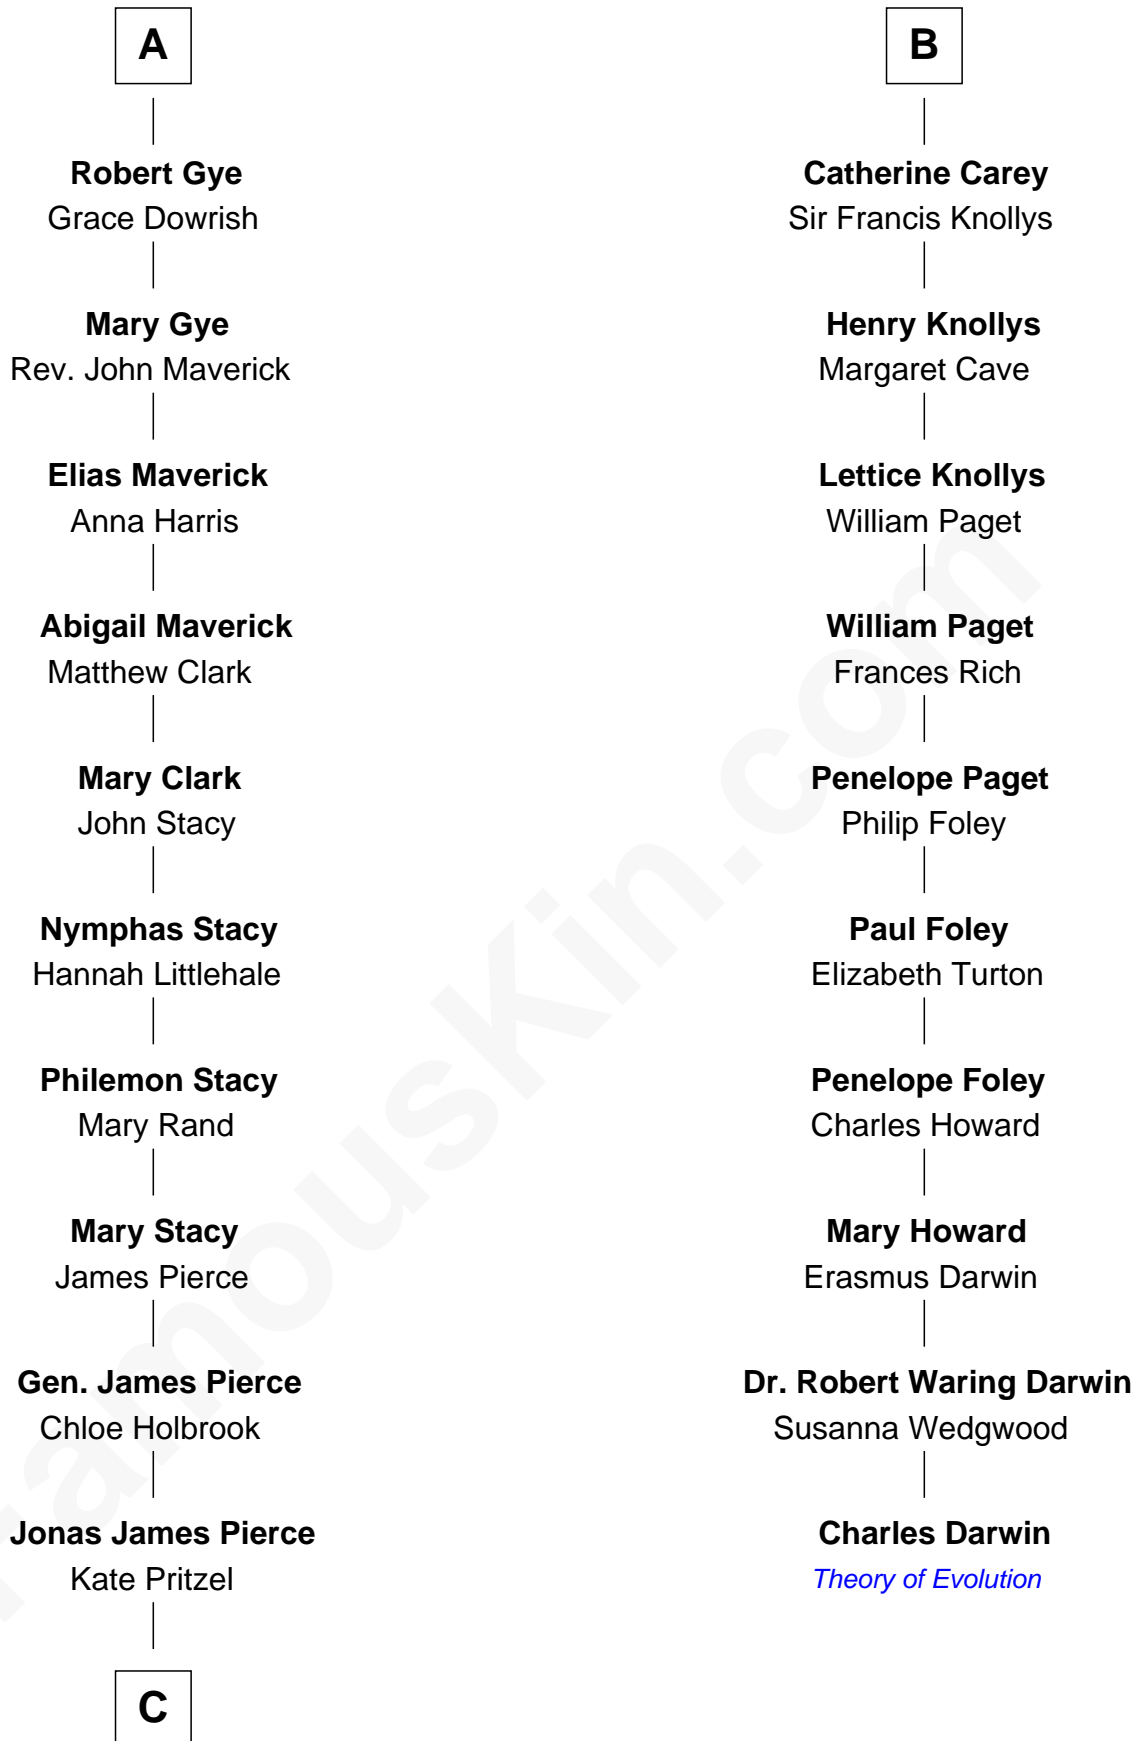

# FamousKin.com Relationship Chart of

**Jeb Bush**

*43rd Governor of Florida*

16th cousin 4 times removed of

**Charles Darwin**

*Theory of Evolution*

**Henry Plantagenet**

Maud de Chaworth

FamousKin.com