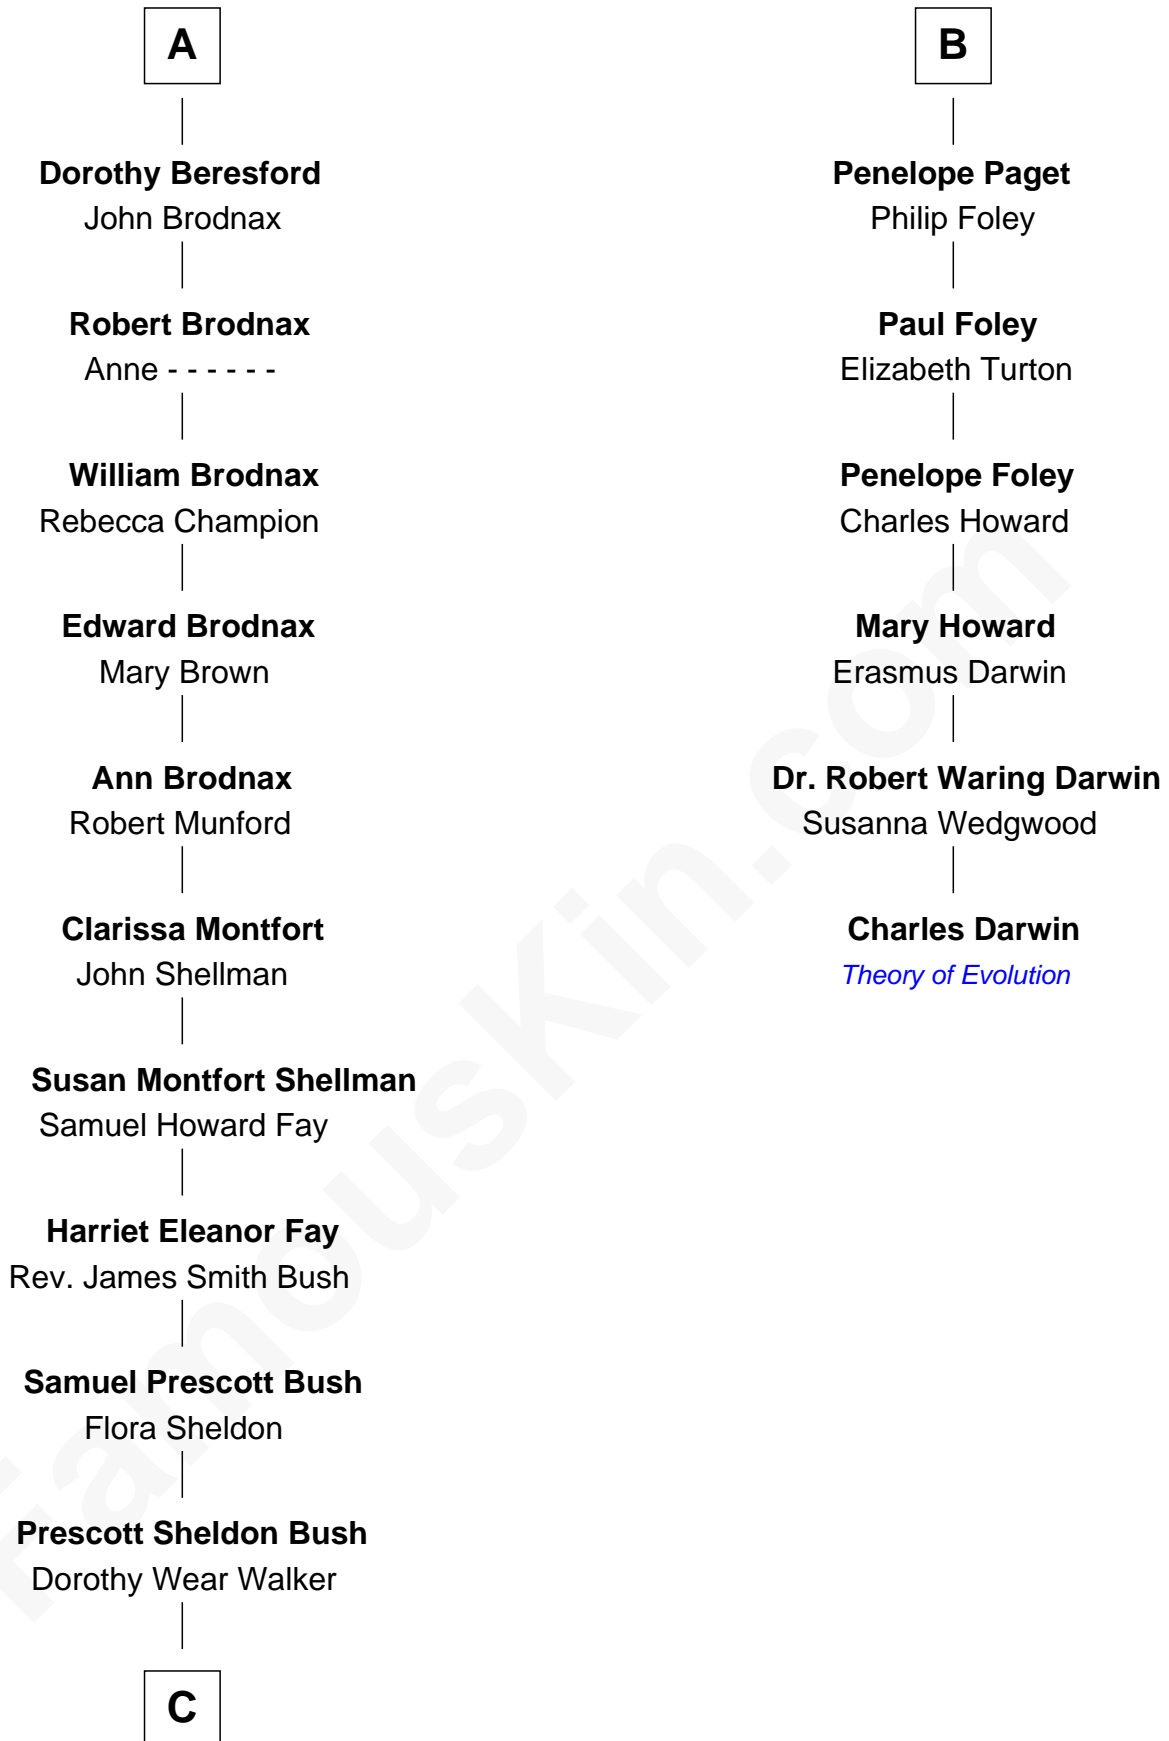

FamousKin.com Relationship Chart of

Jeb Bush

43rd Governor of Florida

12th cousin 6 times removed of

Charles Darwin

Theory of Evolution

Sir Walter Hungerford

Katherine Peverell

Sir Robert Hungerford

Margaret Botreaux

Katherine Hungerford

Sir Richard West

Sir Thomas West

Eleanor Copley

Barbara West

Sir John Guilford

Elizabeth Guilford

Sir William Cromer

Dorothy Cromer

William Seyliard

Elizabeth Seyliard

Cornelius Beresford

A

Elizabeth Hungerford

Thomas Paget

William Paget

Lettice Knollys

William Paget

Frances Rich

B

C

George Herbert Walker Bush