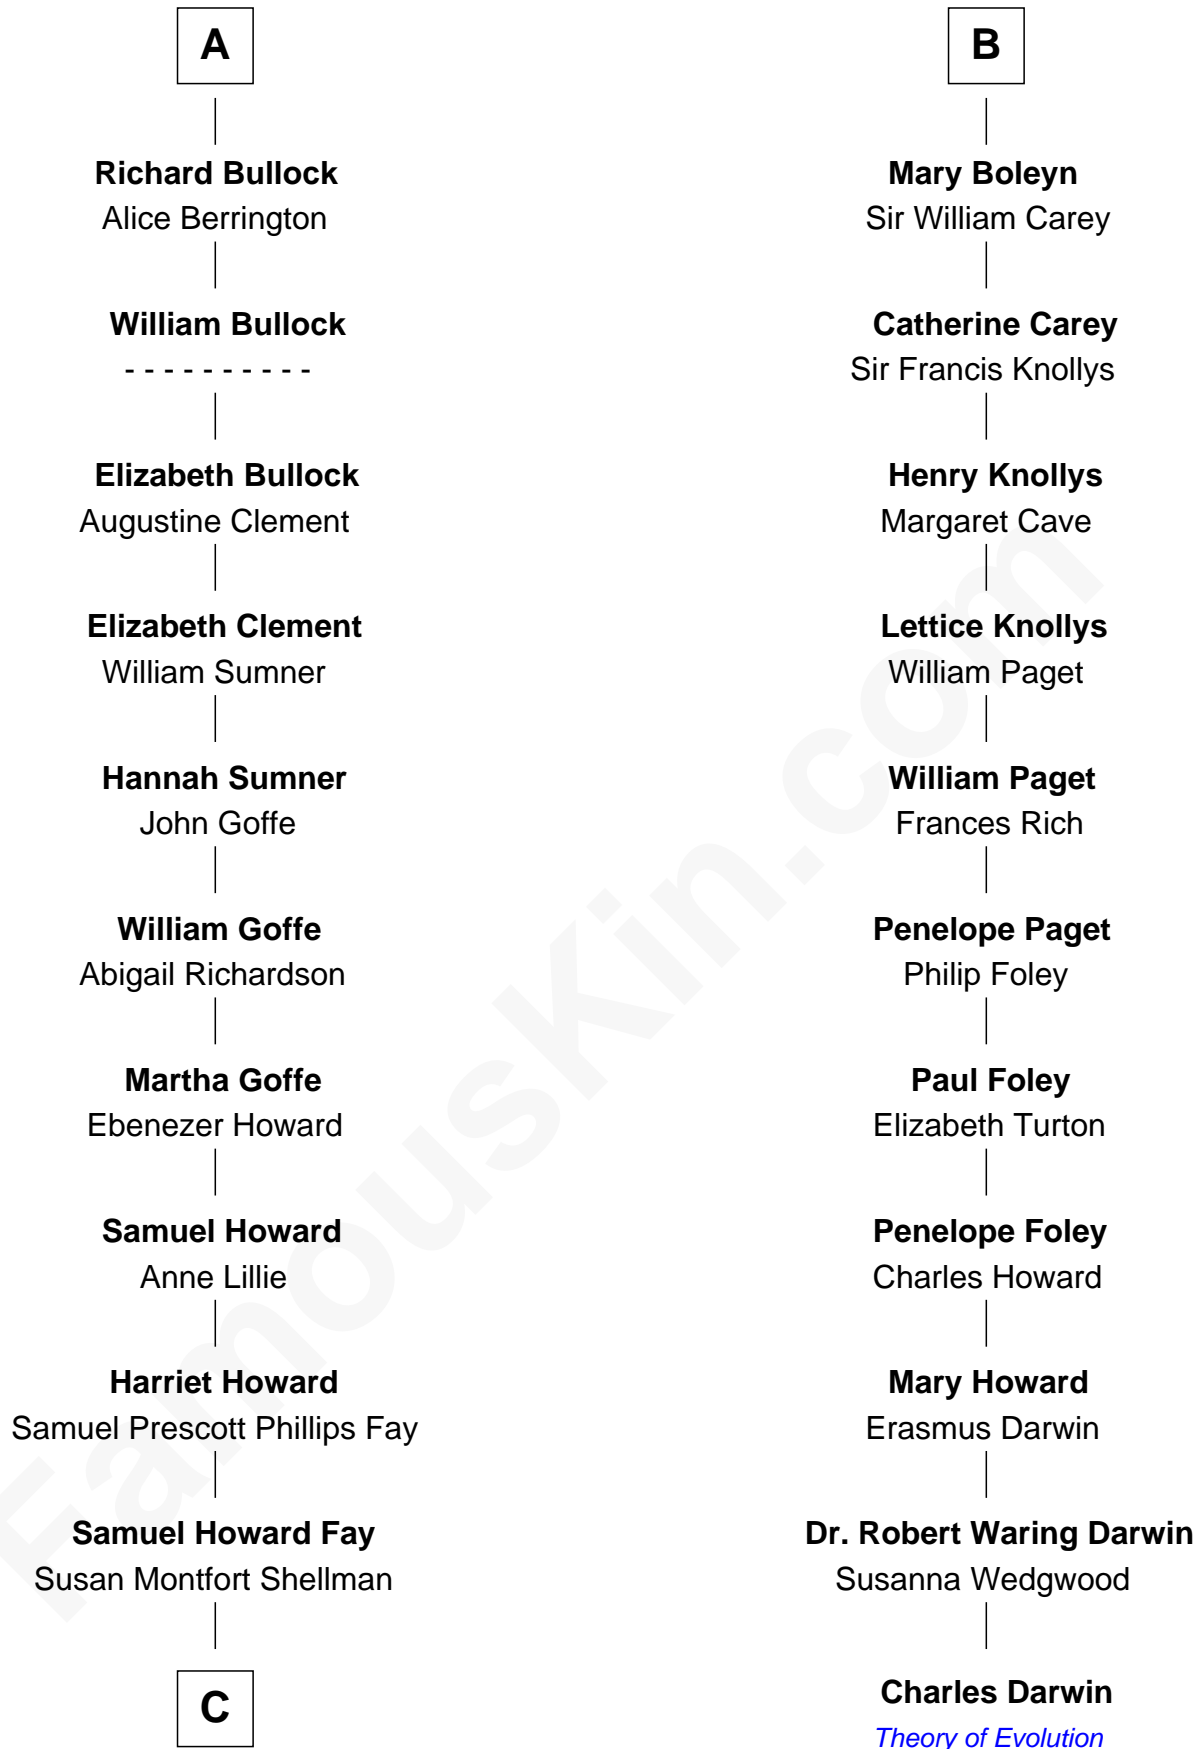

FamousKin.com Relationship Chart of

Jeb Bush

43rd Governor of Florida

17th cousin 4 times removed of

Charles Darwin

Theory of Evolution

Bartholomew de Badlesmere

Margaret de Clare

Joan de Vere

Sir William Norreys

Margaret Norreys

Gilbert Bullock

Thomas Bullock

Alice Kingsmill

A

Margery de Badlesmere

Sir William de Ros

Maud de Roos

John de Welles

Anne de Welles

James Butler

James Butler

Joan Beauchamp

Sir Thomas Butler

Anne Hankeford

Margaret Butler

Sir William Boleyn

Thomas Boleyn

Elizabeth Howard

B

C

Harriet Eleanor Fay
Rev. James Smith Bush