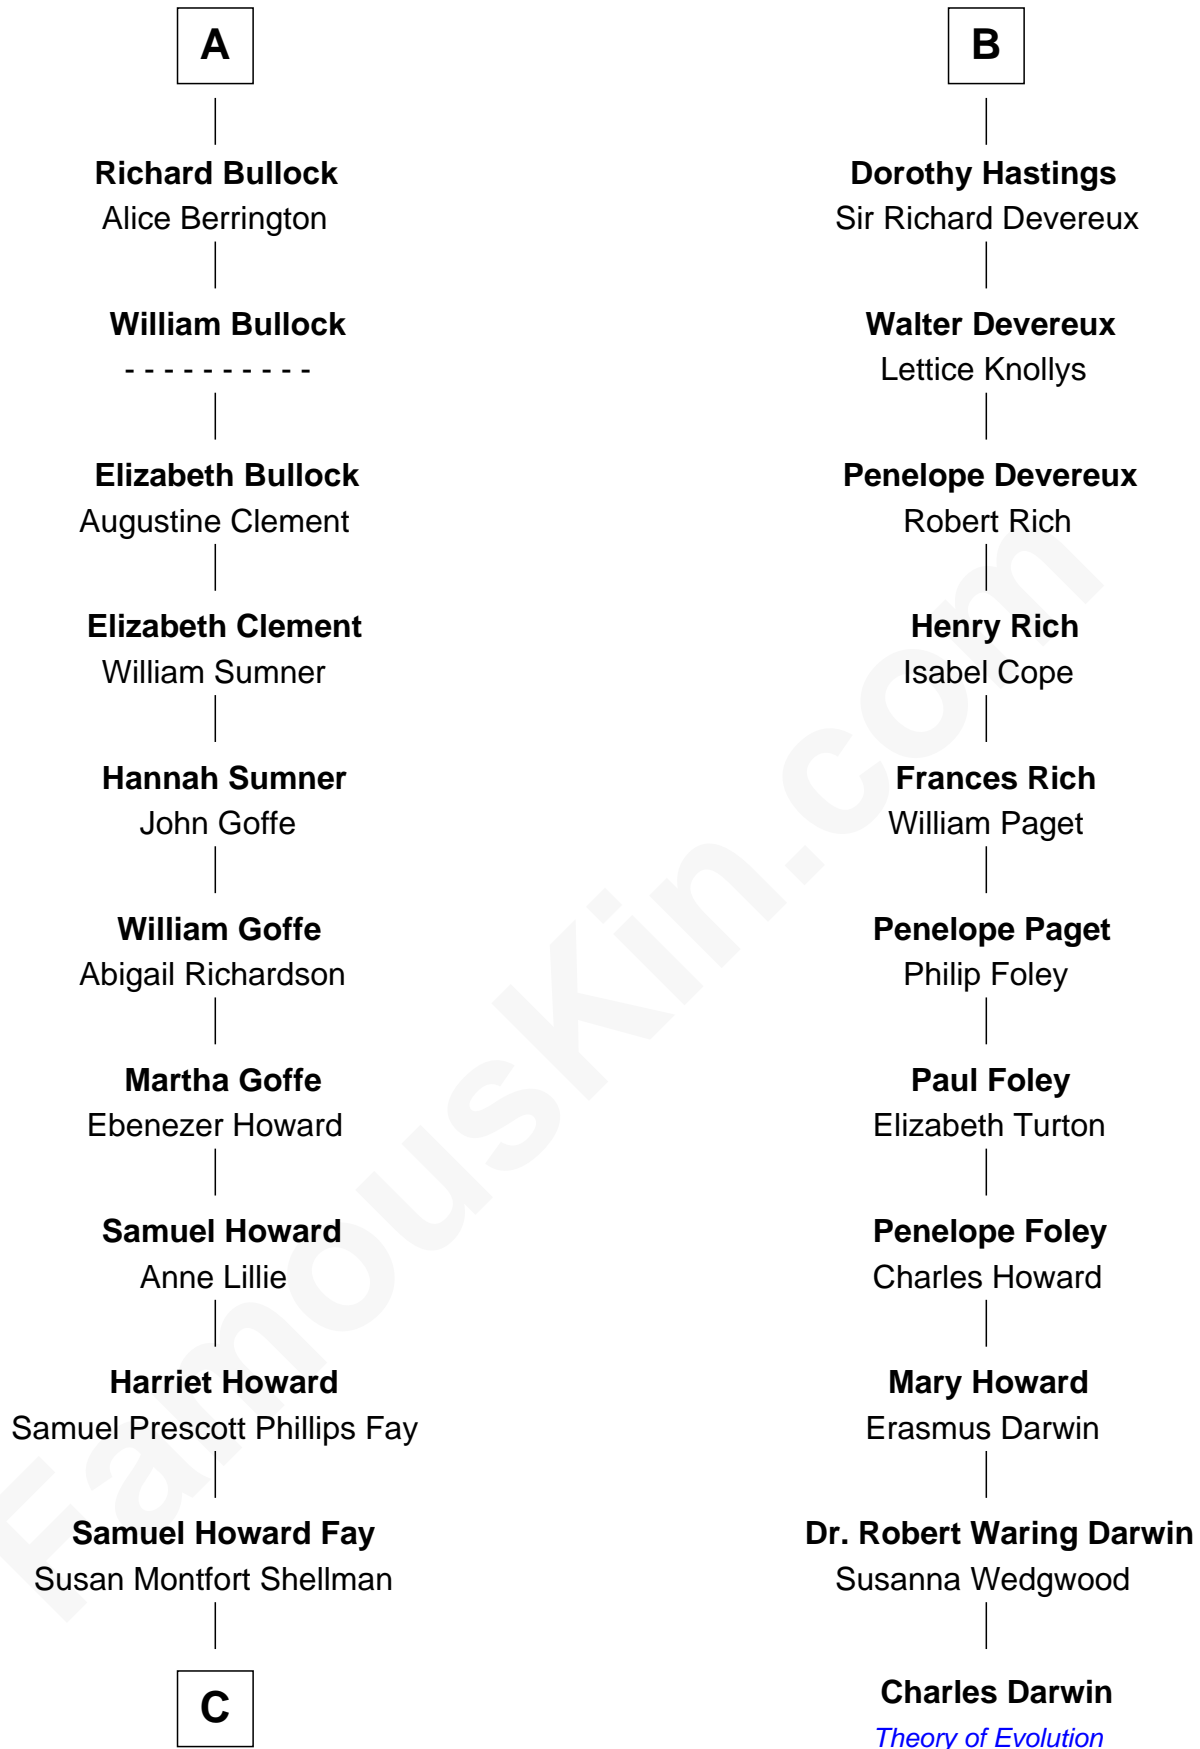

FamousKin.com Relationship Chart of

Jeb Bush

43rd Governor of Florida

17th cousin 4 times removed of

Charles Darwin

Theory of Evolution

William de Montagu
Katherine de Grandison

Sibyl de Montagu
Sir Edmund Fitzalan

Philippe Fitzalan
Sir Richard Sergeaux

Alice Sergeaux
Sir Richard de Vere

Sir John de Vere
Elizabeth Howard

Joan de Vere
Sir William Norreys

Margaret Norreys
Gilbert Bullock

Thomas Bullock
Alice Kingsmill

A

Philippa de Montagu
Sir Roger de Mortimer

Edmund Mortimer
Philippa Plantagenet

Elizabeth Mortimer
Sir Henry Percy

Sir Henry Percy
Eleanor Neville

Anne Percy
Sir Thomas Hungerford

Mary Hungerford
Sir Edward Hastings

Sir George Hastings
Anne Stafford

B

C

Harriet Eleanor Fay
Rev. James Smith Bush

Samuel Prescott Bush
Flora Sheldon

Prescott Sheldon Bush
Dorothy Wear Walker

George Herbert Walker Bush
Barbara Pierce

Jeb Bush
43rd Governor of Florida