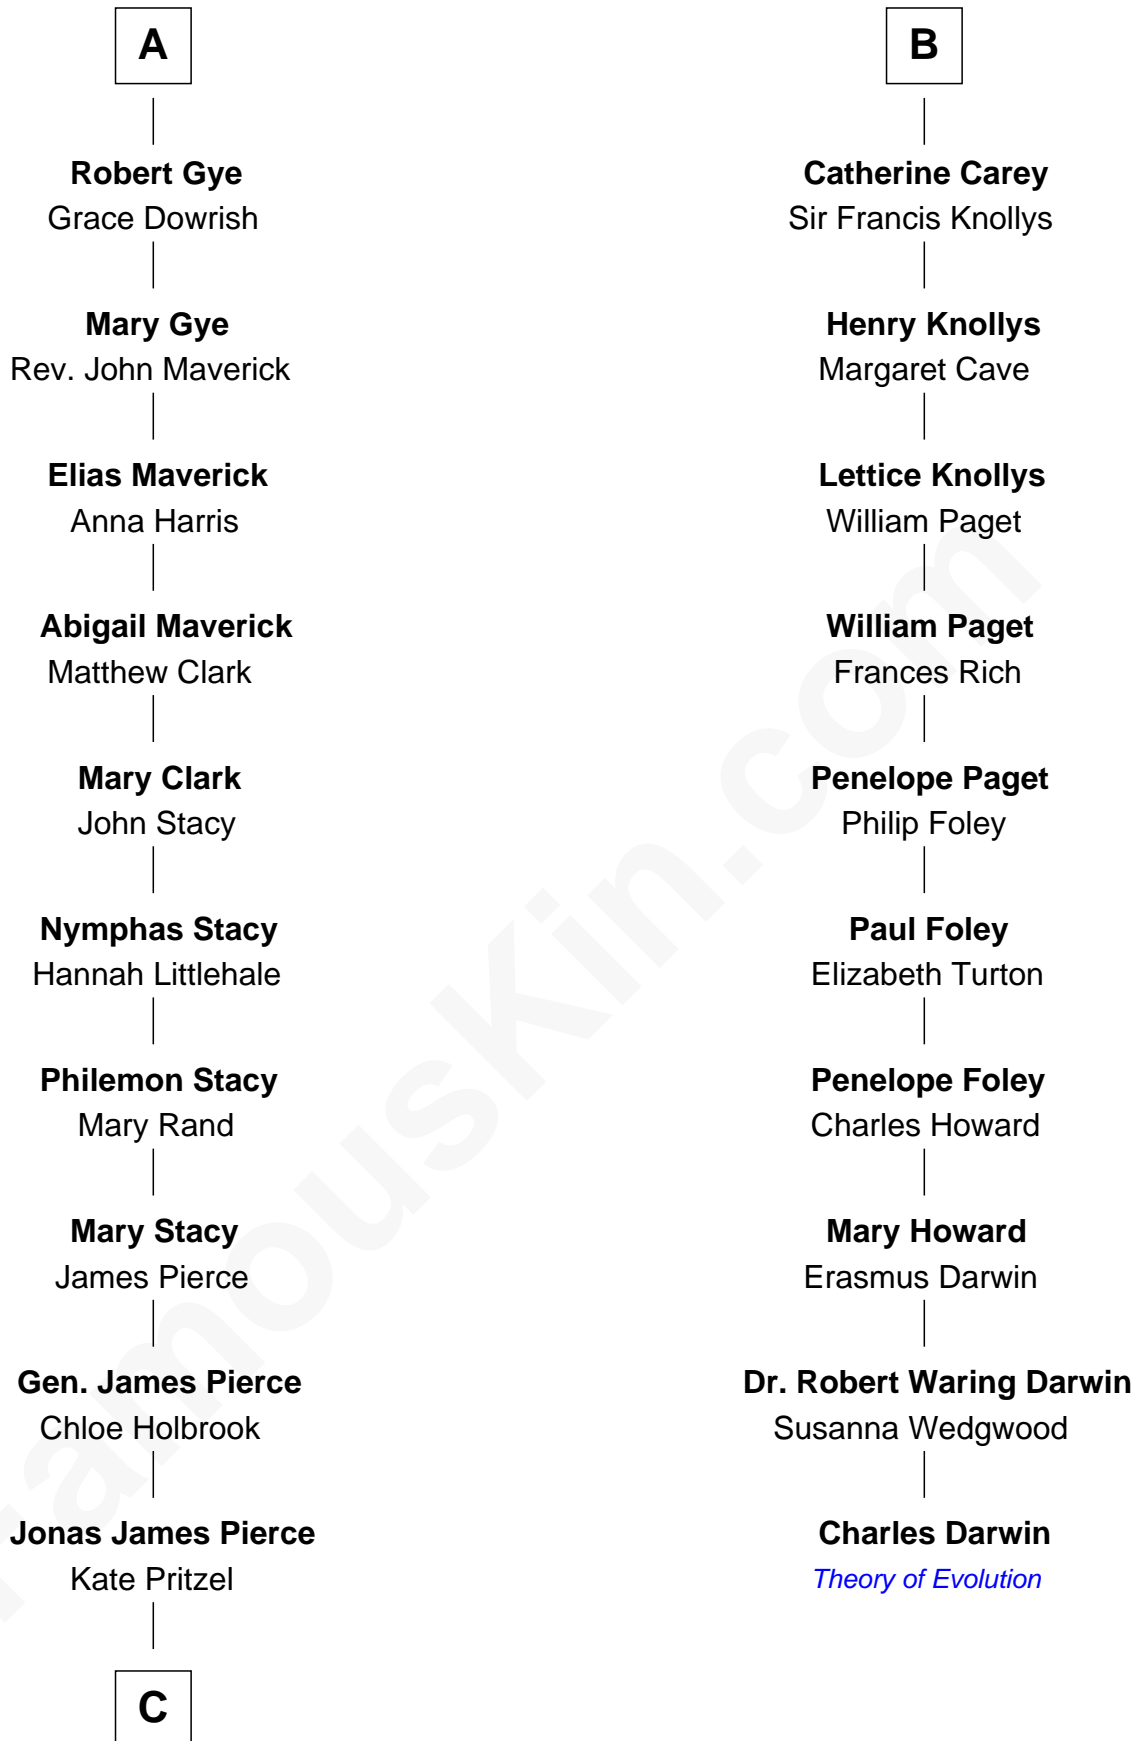

FamousKin.com Relationship Chart of

Jeb Bush

43rd Governor of Florida

16th cousin 4 times removed of

Charles Darwin

Theory of Evolution

Edmund Fitzalan

Alice de Warenne

Richard Fitzalan
Eleanor Plantagenet

John Fitzalan
Eleanor Maltravers

Joan Fitzalan
Sir William Echyngnam

Joan Echyngnam
Sir John Bayntun

Henry Bayntun

Jane Bayntun
Thomas Prowse

Mary Prowse
John Gye

A

Richard Fitzalan
Eleanor Plantagenet

Alice Fitzalan
Sir Thomas de Holand

Margaret de Holand
Sir John Beaufort

Edmund Beaufort
Eleanor Beauchamp

Eleanor Beaufort
Sir Robert Spencer

Margaret Spencer
Sir Thomas Carey

Sir William Carey
Mary Boleyn

B

FamousKin.com