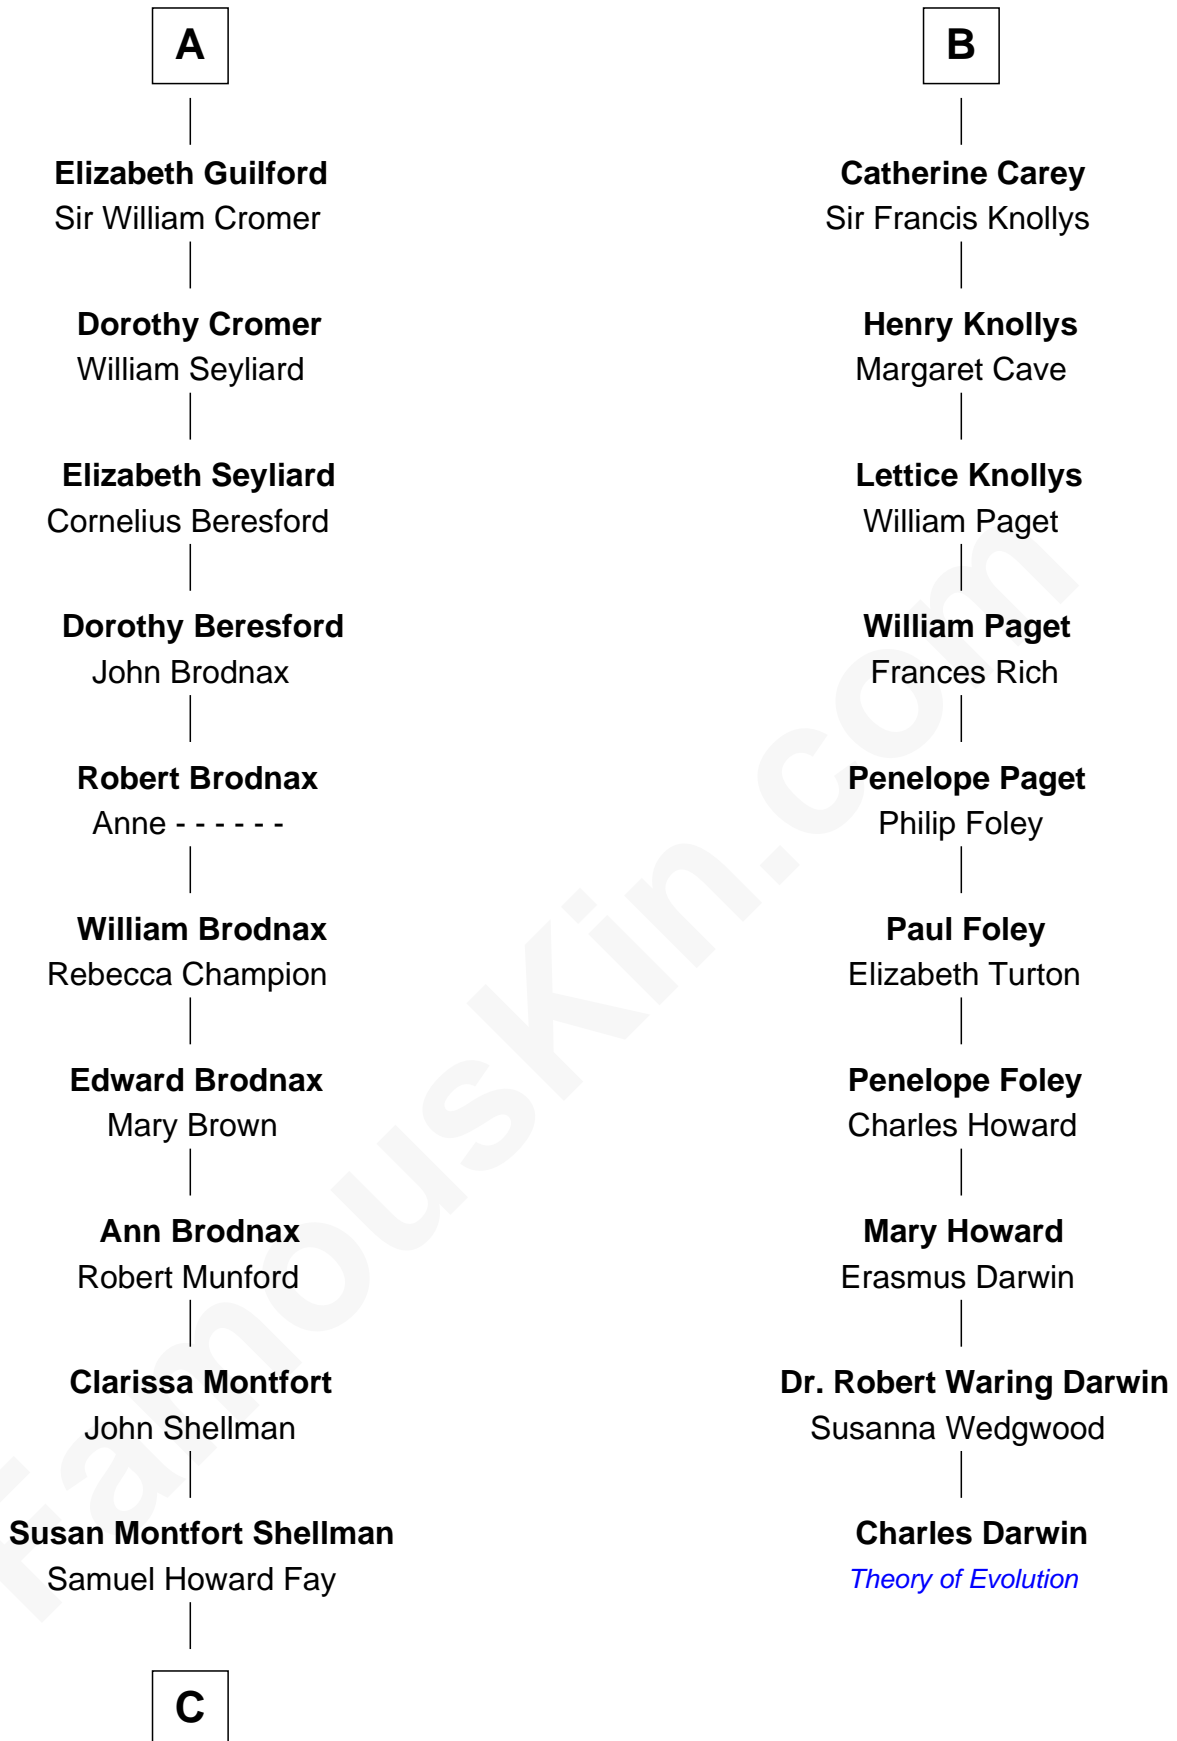

FamousKin.com Relationship Chart of

Jeb Bush

43rd Governor of Florida

16th cousin 5 times removed of

Charles Darwin

Theory of Evolution

Sir Robert de Holland

Maude la Zouche

C

Harriet Eleanor Fay
Rev. James Smith Bush

Samuel Prescott Bush
Flora Sheldon

Prescott Sheldon Bush
Dorothy Wear Walker

George Herbert Walker Bush
Barbara Pierce

Jeb Bush
43rd Governor of Florida

FamousKin.com