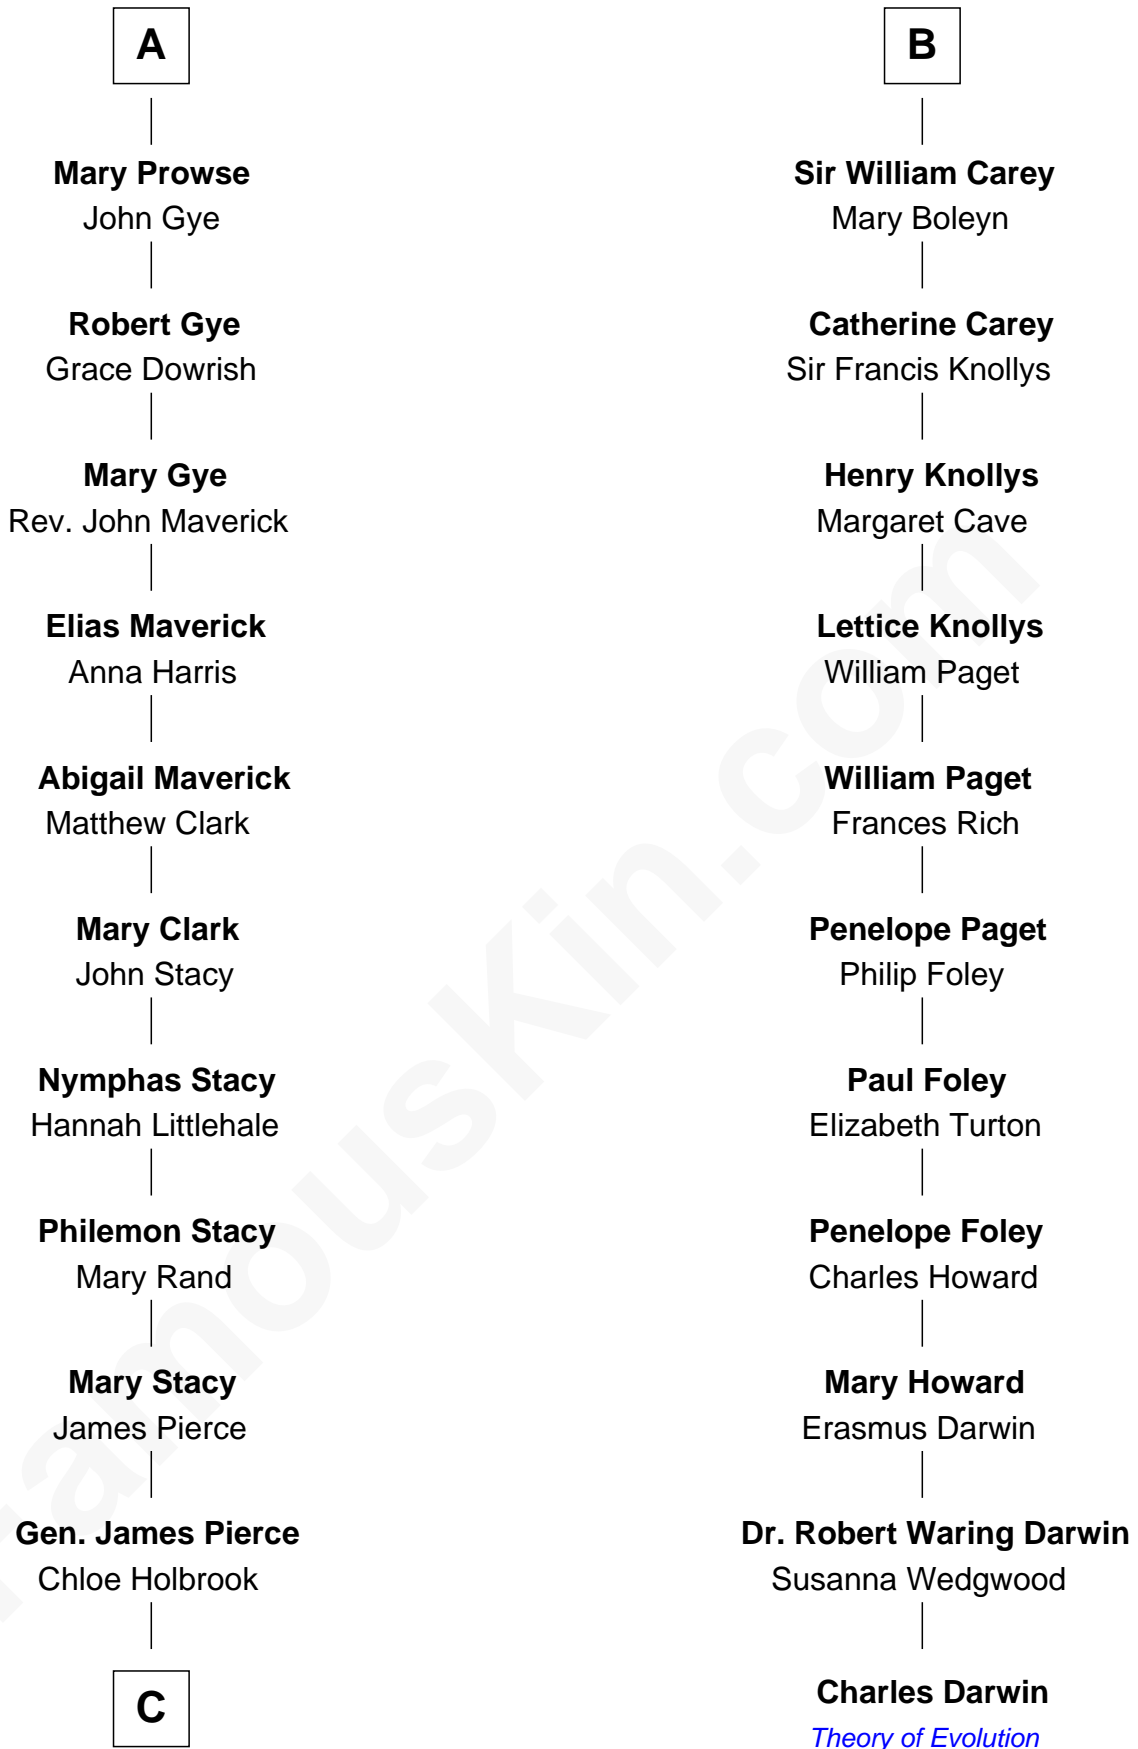

FamousKin.com Relationship Chart of

Jeb Bush

43rd Governor of Florida

17th cousin 4 times removed of

Charles Darwin

Theory of Evolution

Sir Maurice de Berkeley

Eve la Zouche

Milicent de Berkeley

John Maltravers

Sir John Maltravers

Gwenthin - - - - -

Eleanor Maltravers

John Fitzalan

Joan Fitzalan

Sir William Echyngam

Margaret de Mortimer

Maurice de Berkeley

Elizabeth le Despencer

Thomas de Berkeley

Margaret de Lisle

Elizabeth de Berkeley

Richard de Beauchamp

Eleanor Beauchamp

Edmund Beaufort

Eleanor Beaufort

Sir Robert Spencer

Margaret Spencer

Sir Thomas Carey

B

FamousKin.com