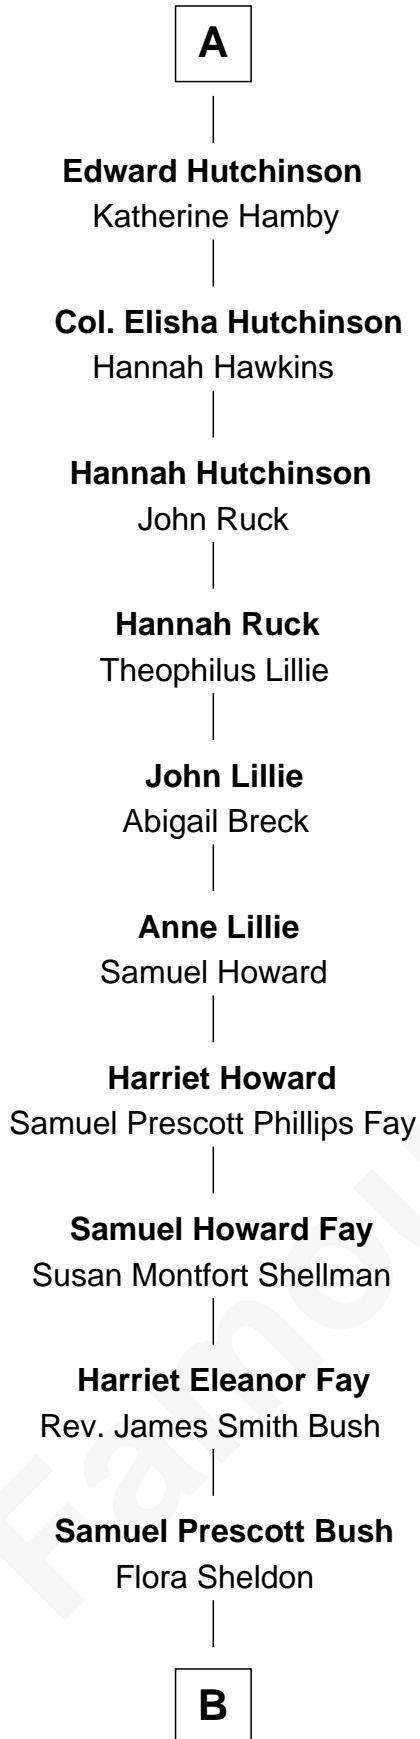

FamousKin.com Relationship Chart of

Jeb Bush

43rd Governor of Florida

2nd cousin 17 times removed of

Catherine Parr

6th Wife of King Henry VIII

B

—
Prescott Sheldon Bush

Dorothy Wear Walker

—
George Herbert Walker Bush

Barbara Pierce

—
Jeb Bush

43rd Governor of Florida

FamousKin.com