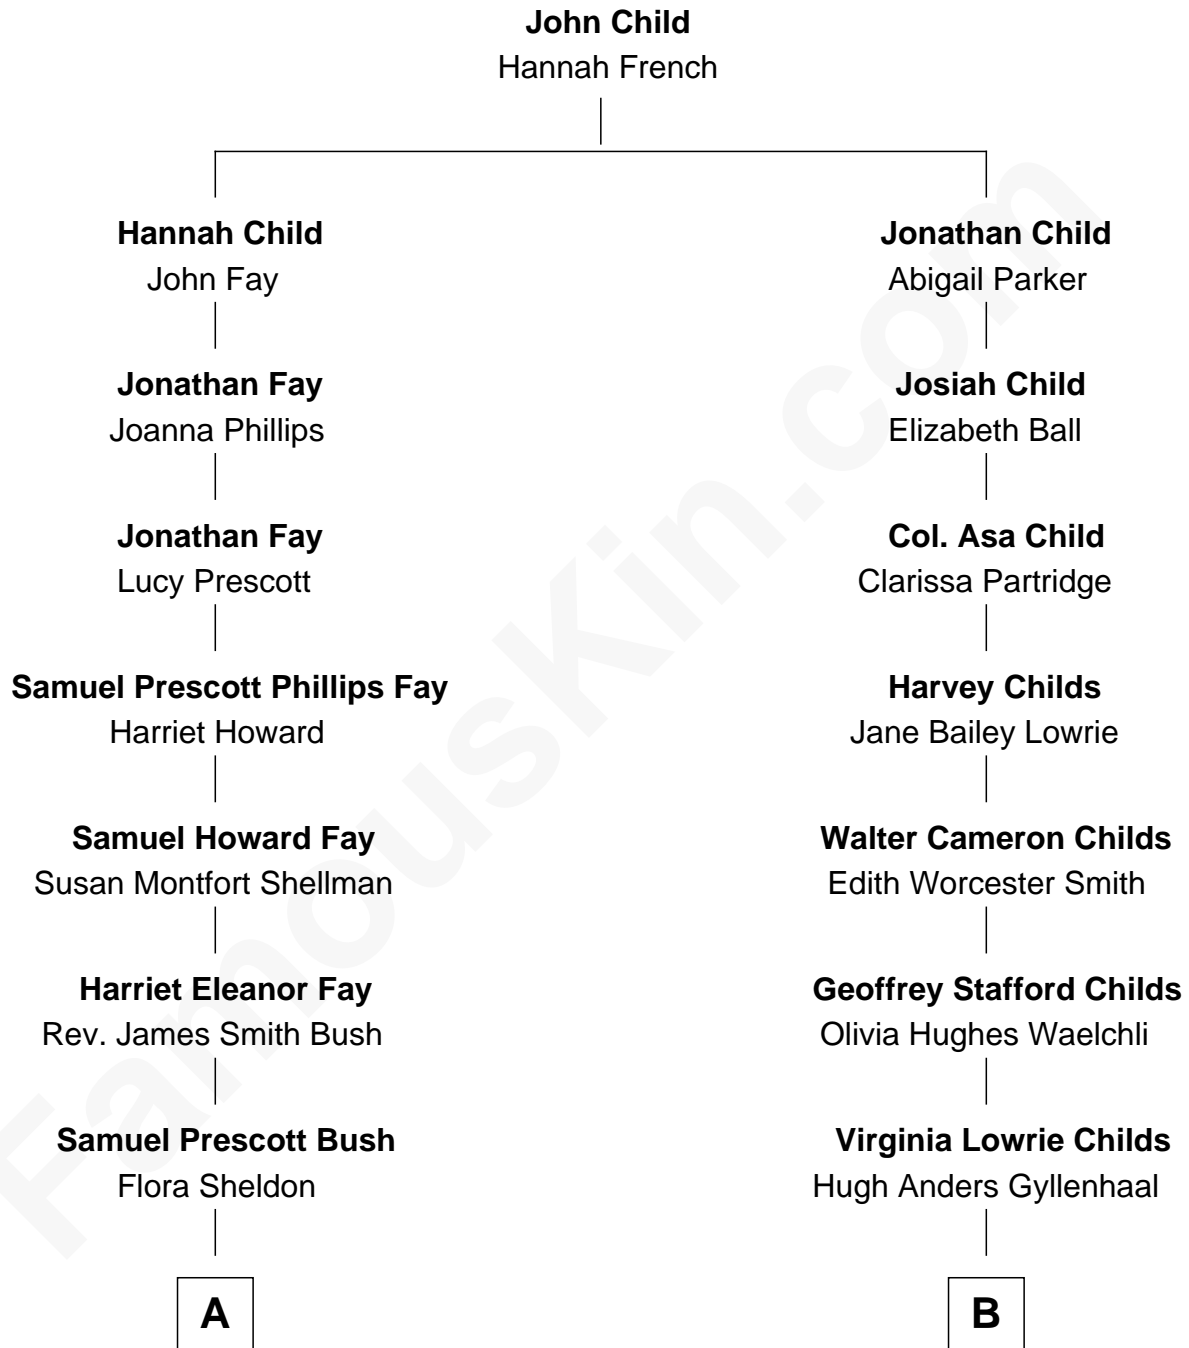

FamousKin.com Relationship Chart of

Jeb Bush

43rd Governor of Florida

8th cousin 1 time removed of

Maggie Gyllenhaal

Movie Actress

FamousKin.com