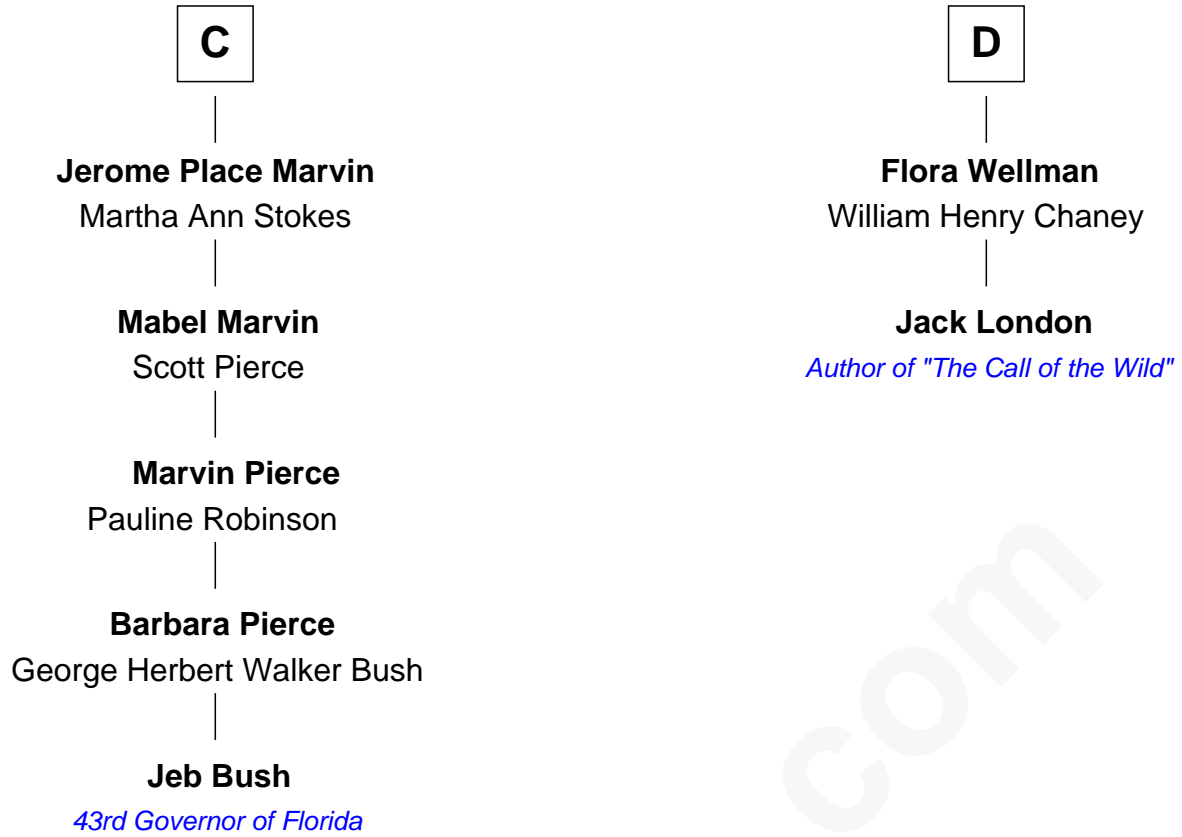

FamousKin.com Relationship Chart of

Jeb Bush

43rd Governor of Florida

18th cousin 3 times removed of

Jack London

Author of "The Call of the Wild"

Ralph de Stafford

*with wife
Katherine de Hastang*

Margaret Despencer

Maud de Swinnerton

Sir John Savage

Sir Edmund Ferrers

Ellen Roche

Margaret Savage

Sir John Dutton

Margaret Ferrers

John de Beauchamp

Maude Dutton

Sir William Booth

Sir Richard de Beauchamp

Elizabeth Stafford

Sir George Booth

Katherine Montfort

Anne de Beauchamp

Sir Richard Lygon

Sir William Booth

Ellen Montgomery

Sir Richard Lygon

Margaret Greville

A

B

FamousKin.com