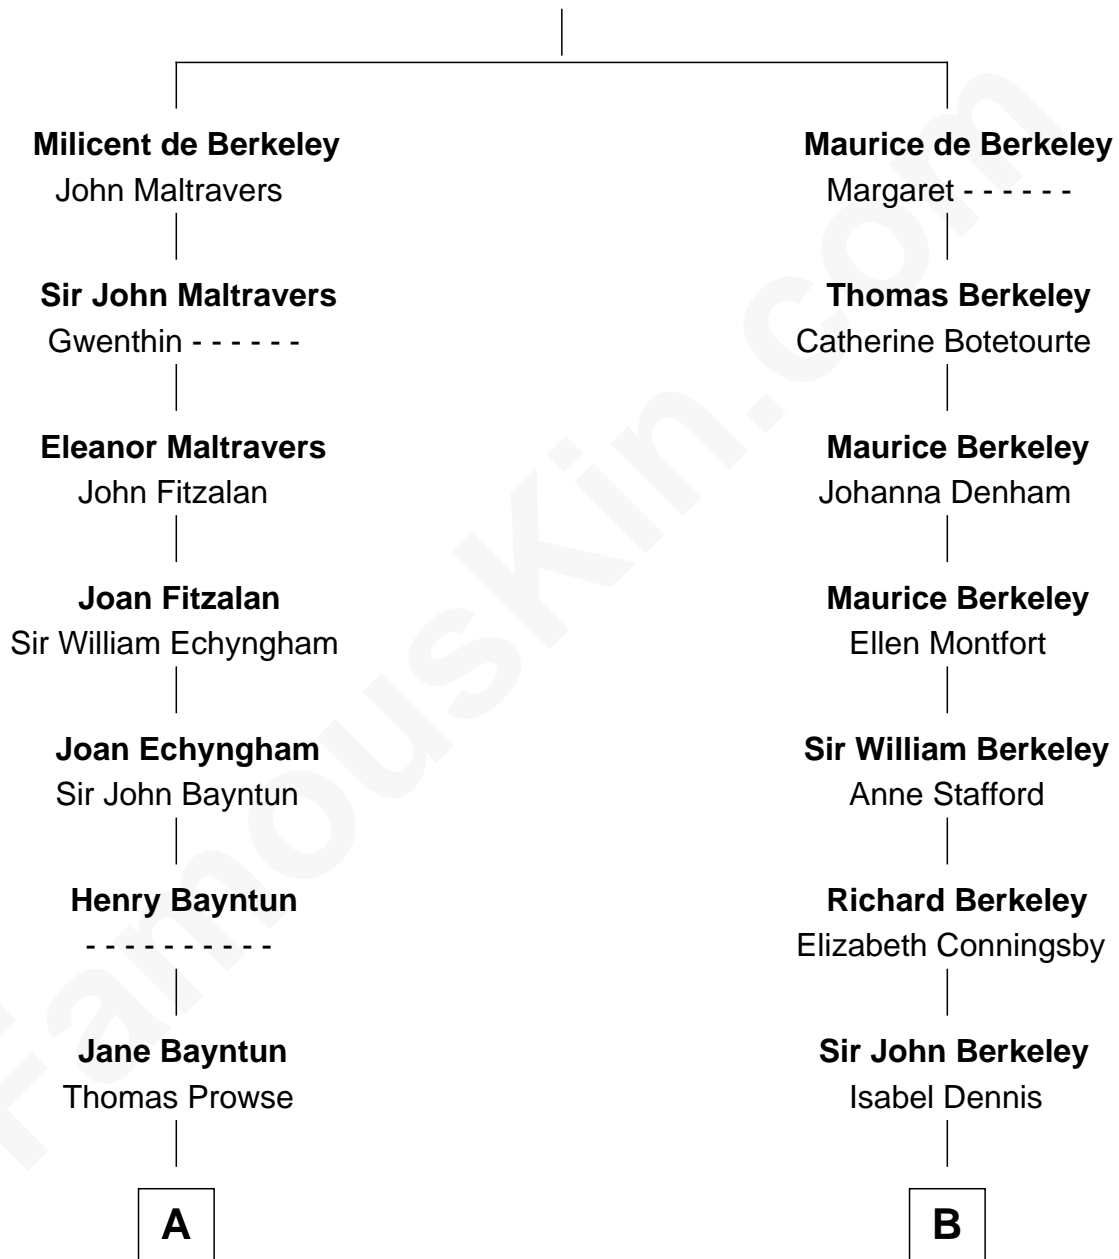

# FamousKin.com Relationship Chart of

**Jeb Bush**

*43rd Governor of Florida*

18th cousin 3 times removed of

**Jack London**

*Author of "The Call of the Wild"*

**Sir Maurice de Berkeley**

Eve la Zouche

FamousKin.com