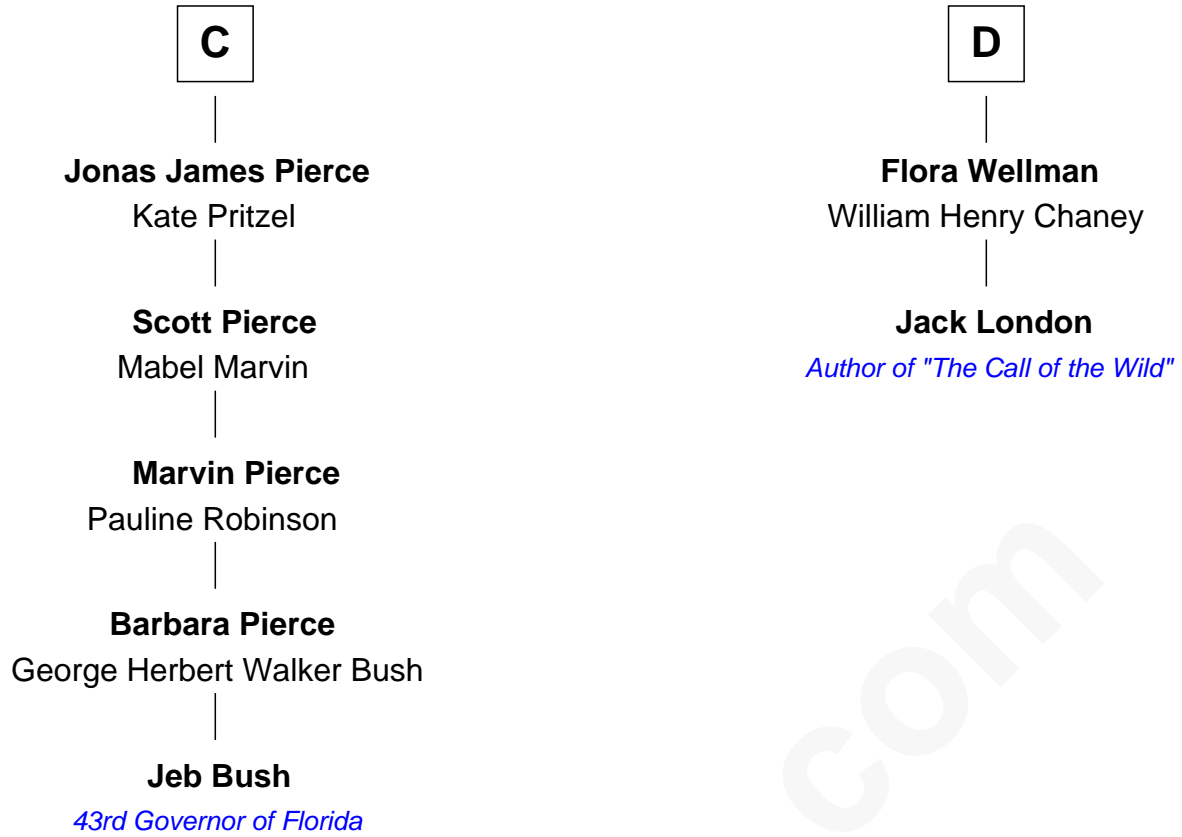

# FamousKin.com Relationship Chart of

**Jeb Bush**

*43rd Governor of Florida*

18th cousin 3 times removed of

**Jack London**

*Author of "The Call of the Wild"*

**Sir Maurice de Berkeley**

Eve la Zouche