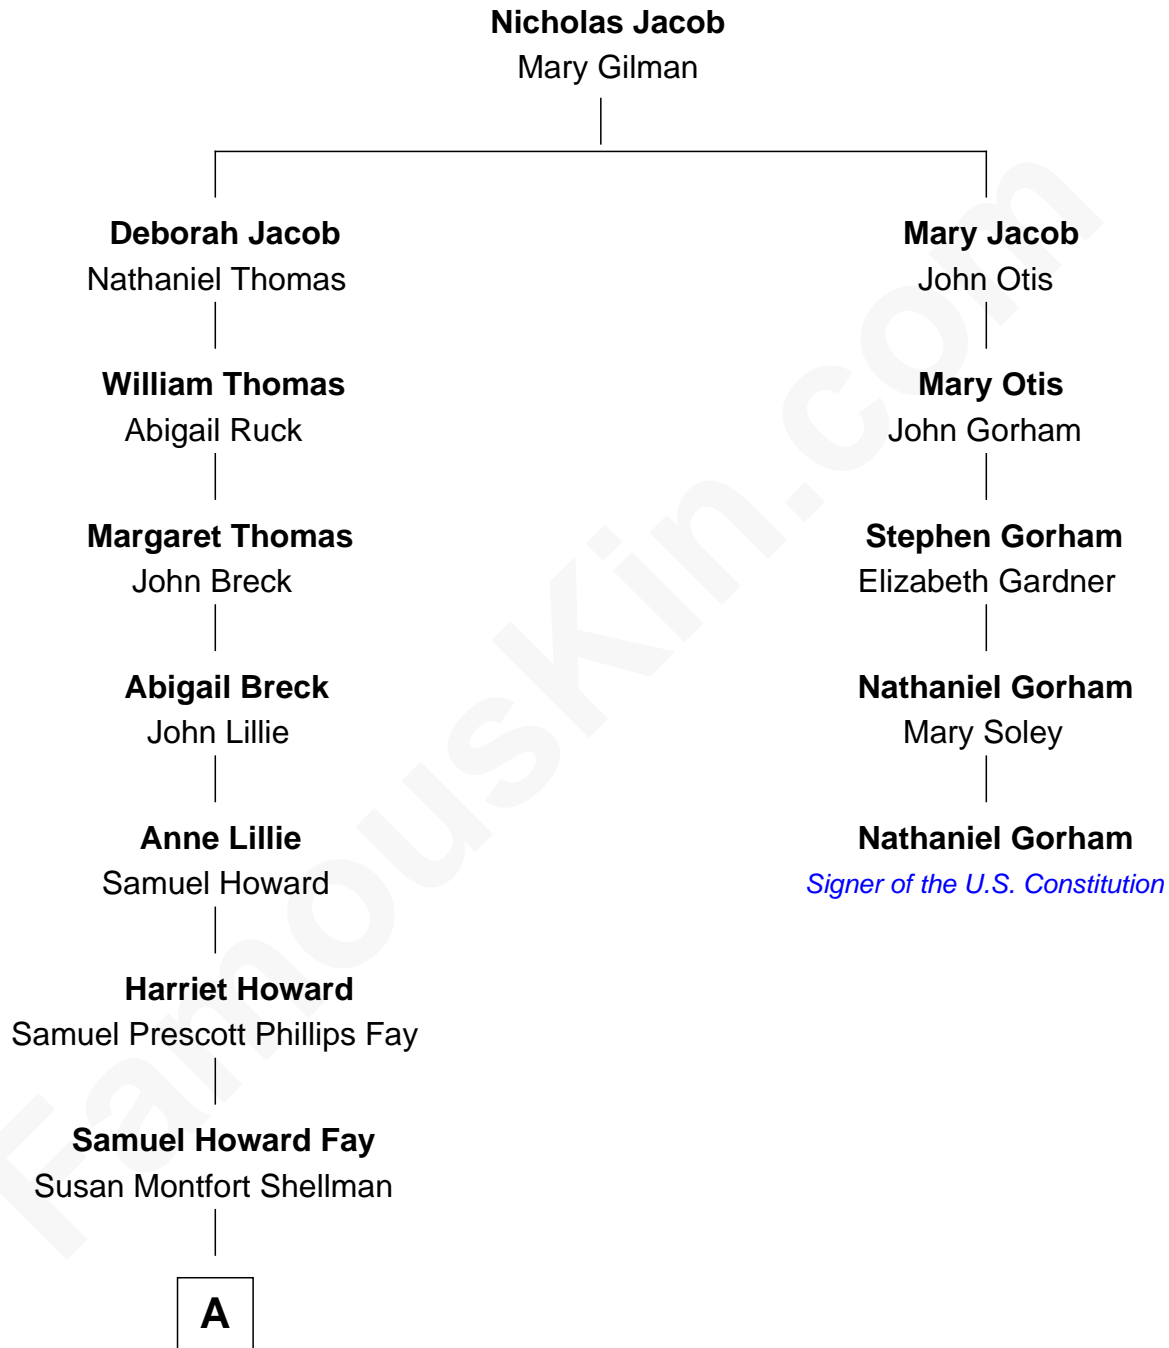

FamousKin.com Relationship Chart of

Jeb Bush

43rd Governor of Florida

4th cousin 7 times removed of

Nathaniel Gorham

Signer of the U.S. Constitution

A

—
Harriet Eleanor Fay
Rev. James Smith Bush

—
Samuel Prescott Bush
Flora Sheldon

—
Prescott Sheldon Bush
Dorothy Wear Walker

—
George Herbert Walker Bush
Barbara Pierce

—
Jeb Bush
43rd Governor of Florida

FamousKin.com