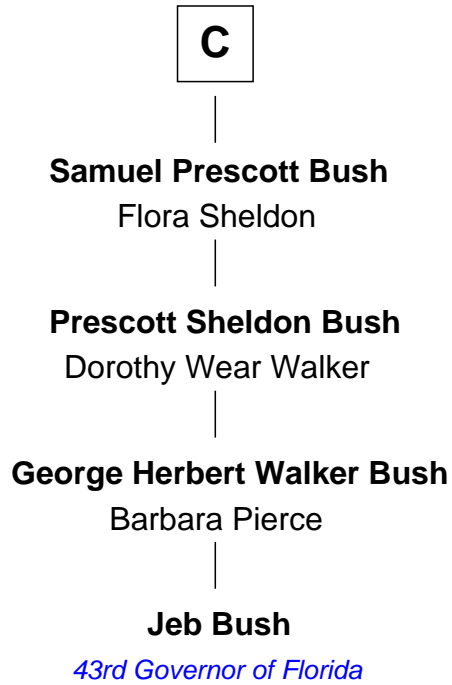

# FamousKin.com Relationship Chart of

**Jeb Bush**

*43rd Governor of Florida*

17th cousin 3 times removed of

**John Kerry**

*68th U.S. Secretary of State*

**Robert de Ferrers**  
Margaret Despencer

**Phillippa Ferrers**  
Sir Thomas Greene

**Elizabeth Greene**  
William Raleigh

**Sir Edward Raleigh**  
Margaret Verney

**Sir Edward Raleigh**  
Anne Chamberlayne

**Bridget Raleigh**  
Sir John Cope

**Elizabeth Cope**  
John Dryden

**Bridget Dryden**  
Rev. Francis Marbury

**A**

**Sir Edmund Ferrers**  
Ellen Roche

**Margaret Ferrers**  
John de Beauchamp

**Sir Richard de Beauchamp**  
Elizabeth Stafford

**Anne de Beauchamp**  
Sir Richard Lygon

**Sir Richard Lygon**  
Margaret Greville

**Henry Lygon**  
Elizabeth Berkeley

**Elizabeth Lygon**  
Edward Bassett

**B**

FamousKin.com