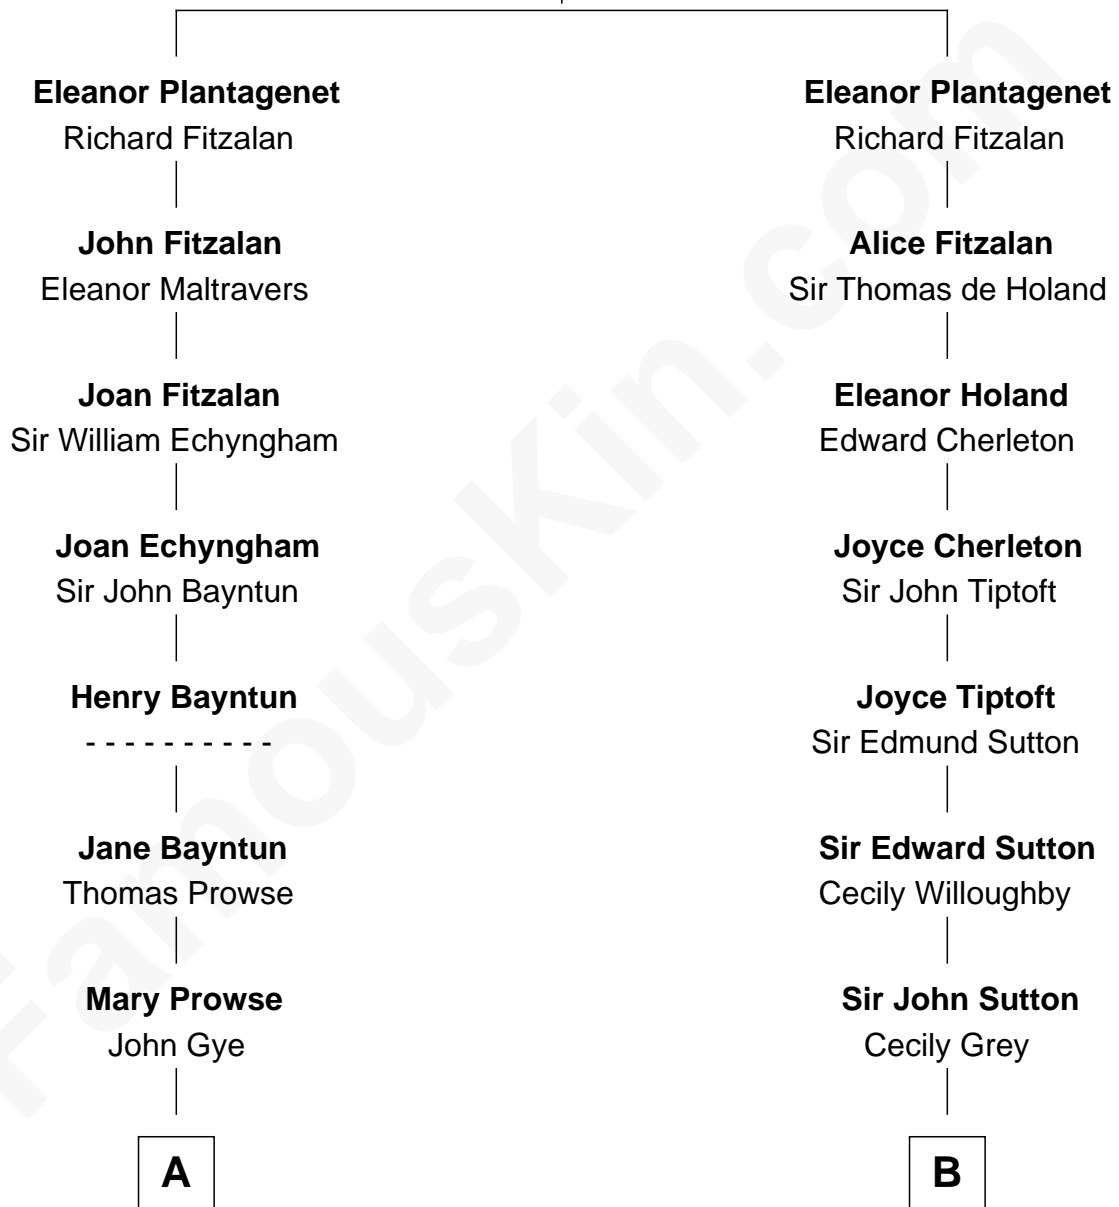

FamousKin.com Relationship Chart of

Jeb Bush

43rd Governor of Florida

18th cousin 2 times removed of

John Kerry

68th U.S. Secretary of State

Henry Plantagenet
Maud de Chaworth

FamousKin.com