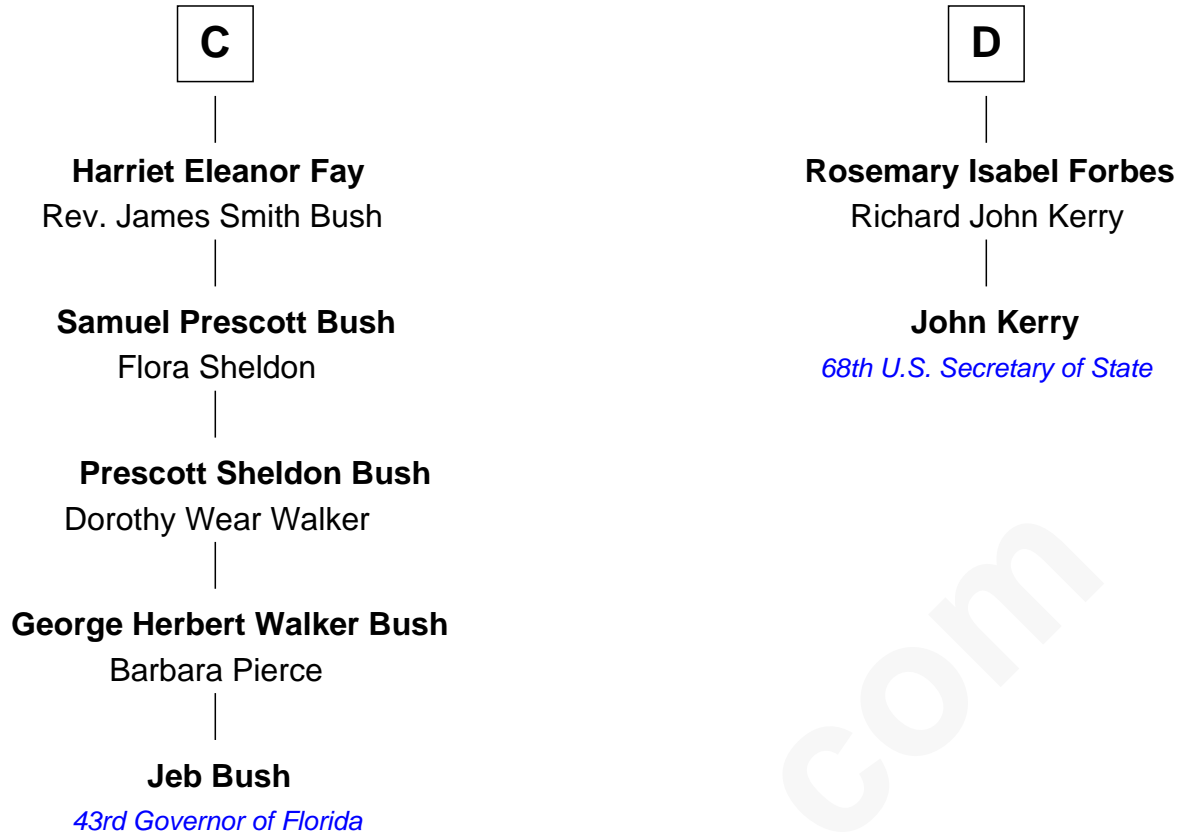

FamousKin.com Relationship Chart of

Jeb Bush

43rd Governor of Florida

18th cousin 3 times removed of

John Kerry

68th U.S. Secretary of State

Sir Robert de Holland

Maude la Zouche