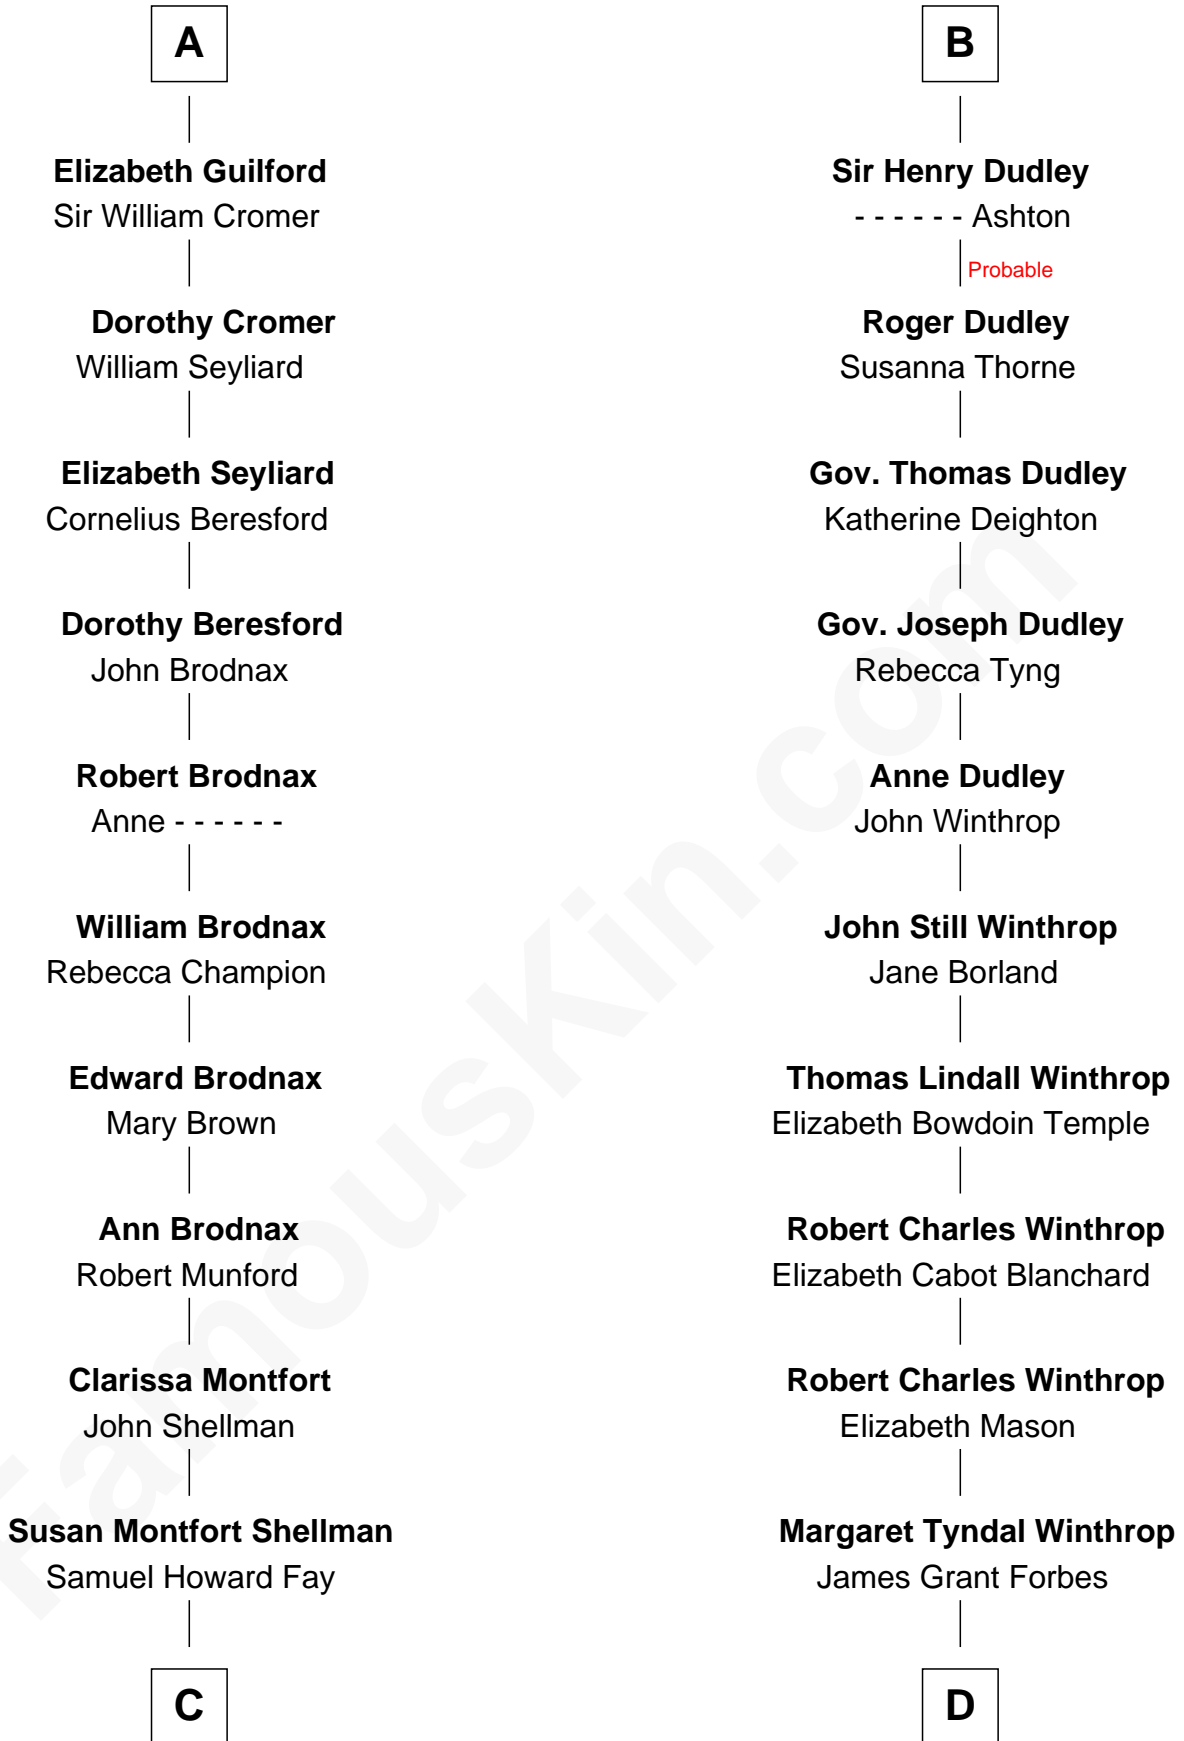

FamousKin.com Relationship Chart of

Jeb Bush

43rd Governor of Florida

18th cousin 3 times removed of

John Kerry

68th U.S. Secretary of State

Sir Robert de Holland

Maude la Zouche

FamousKin.com