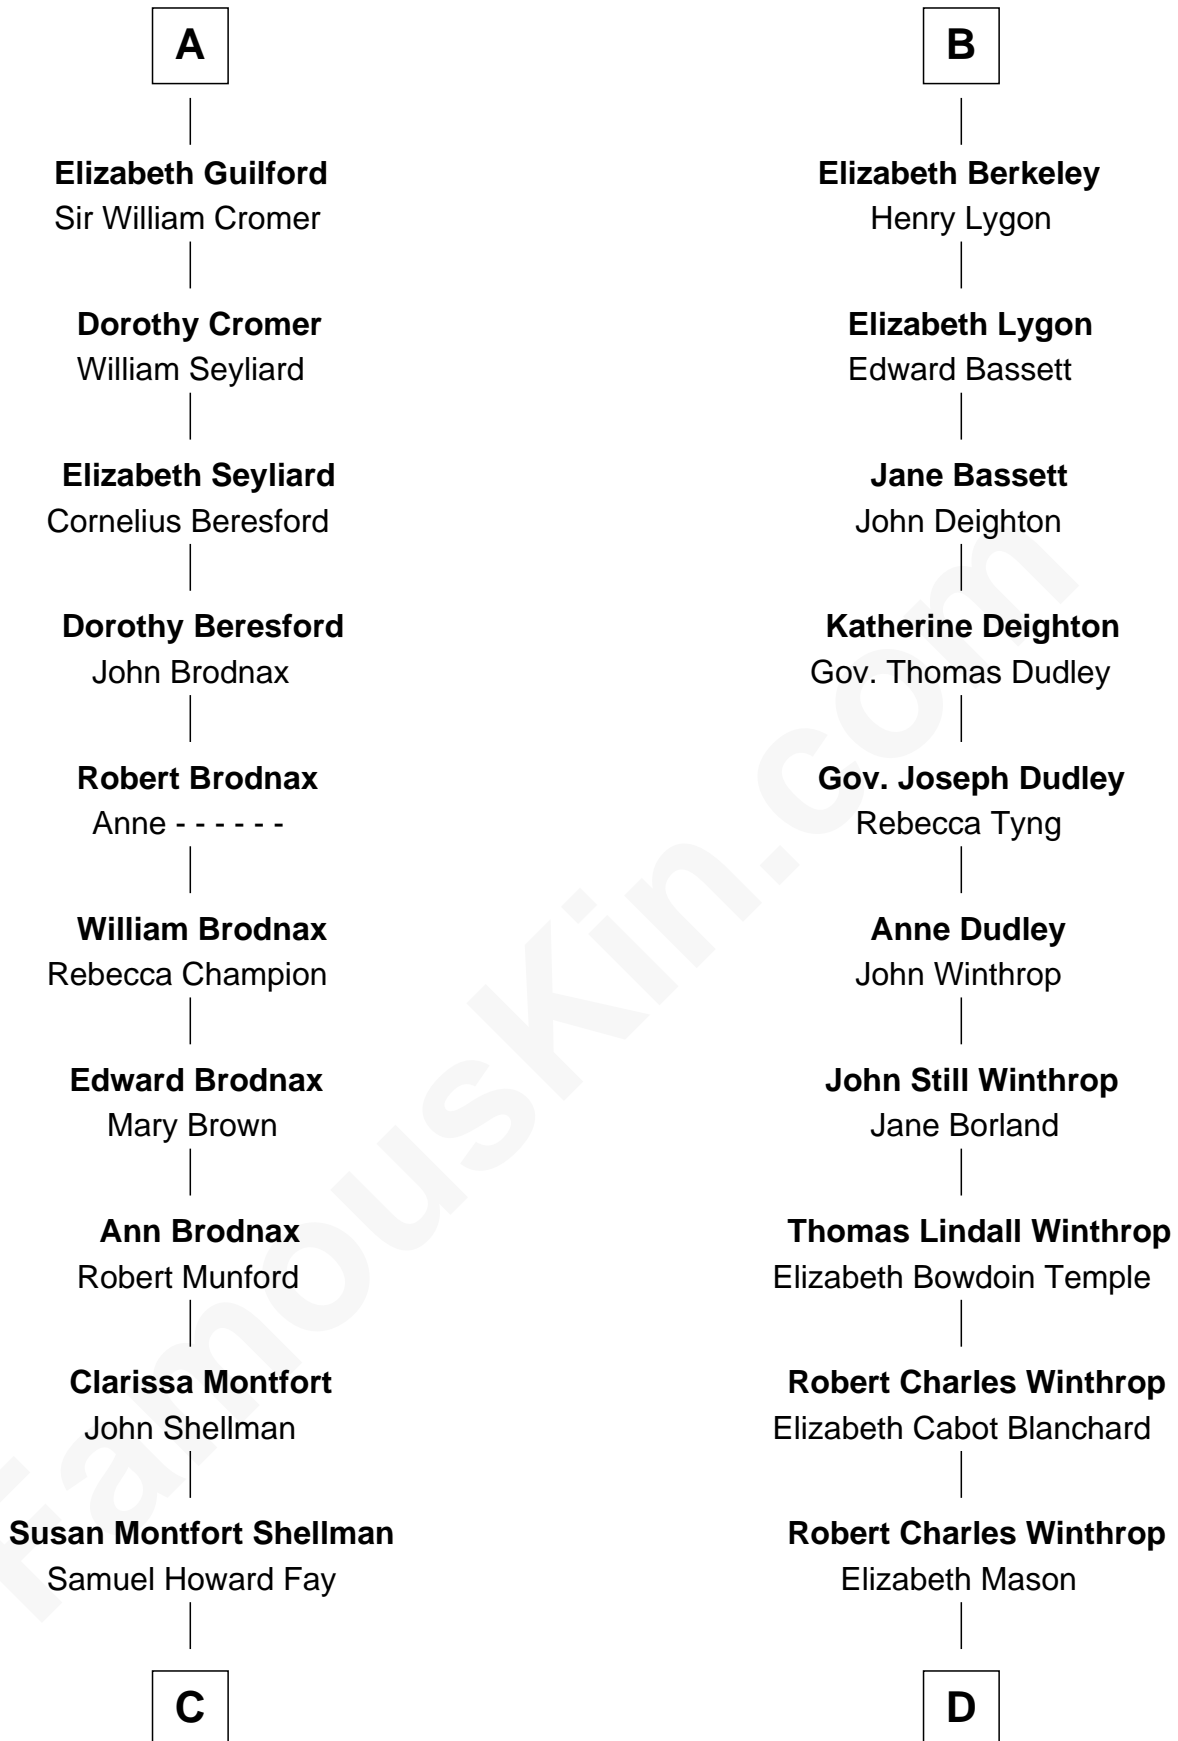

FamousKin.com Relationship Chart of

Jeb Bush

43rd Governor of Florida

19th cousin 2 times removed of

John Kerry

68th U.S. Secretary of State

Sir John de Mowbray

Aline de Braiose

C

Harriet Eleanor Fay
Rev. James Smith Bush

Samuel Prescott Bush
Flora Sheldon

Prescott Sheldon Bush
Dorothy Wear Walker

George Herbert Walker Bush
Barbara Pierce

Jeb Bush
43rd Governor of Florida

D

Margaret Tyndal Winthrop
James Grant Forbes