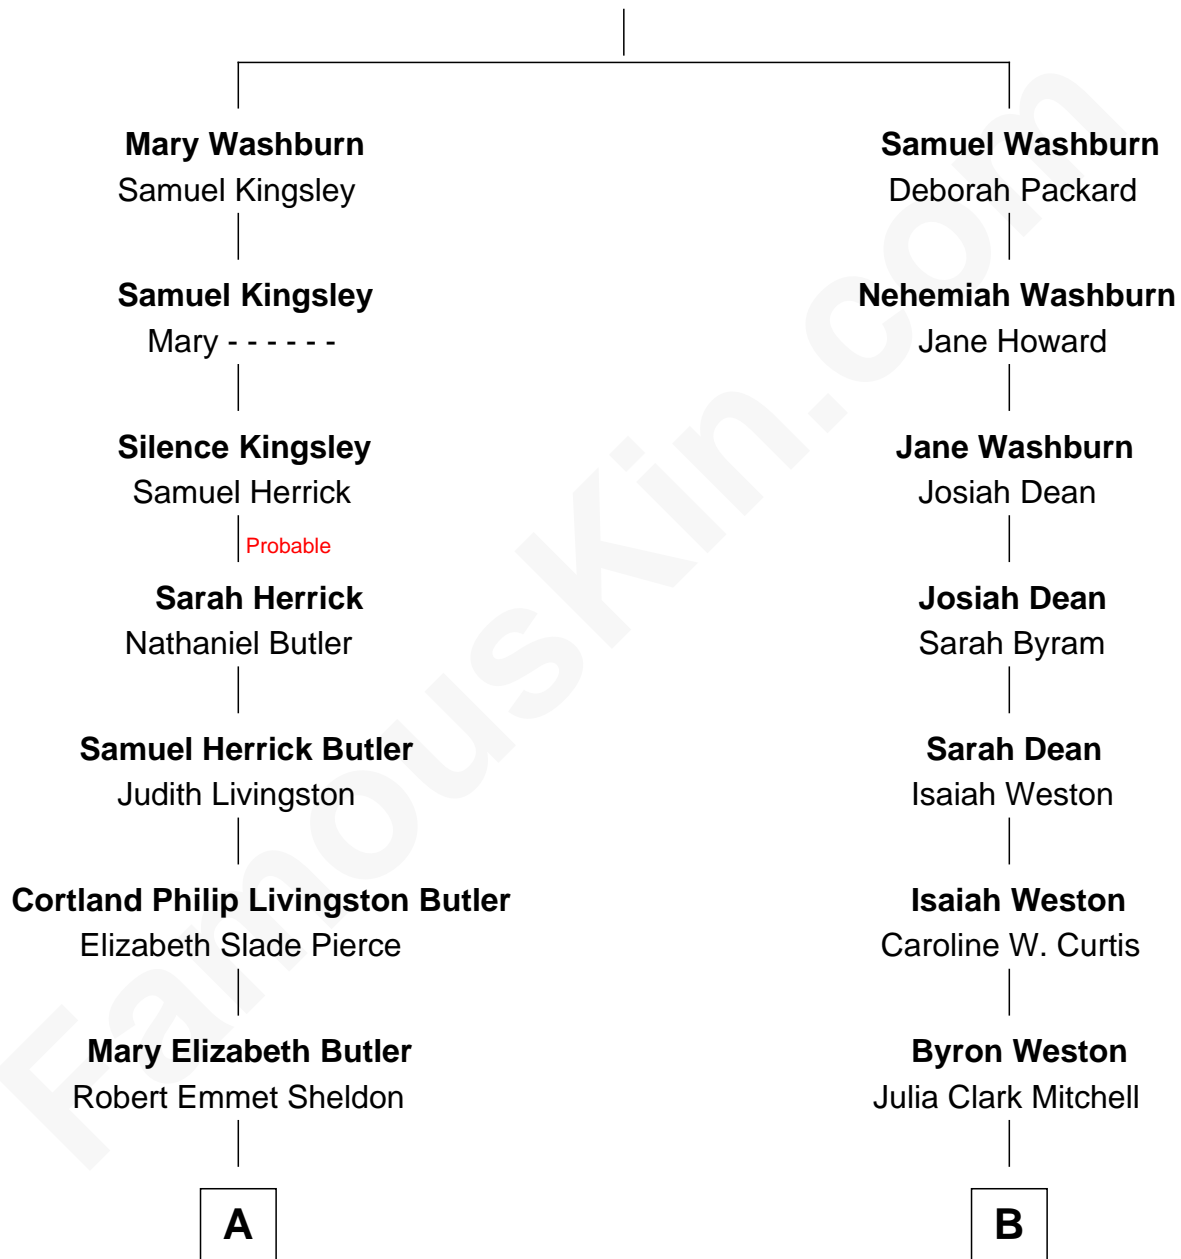

FamousKin.com Relationship Chart of

Jeb Bush

43rd Governor of Florida

8th cousin 2 times removed of

Julia Child

American Chef, Author and TV Personality

John Washburn
Elizabeth Mitchell

FamousKin.com