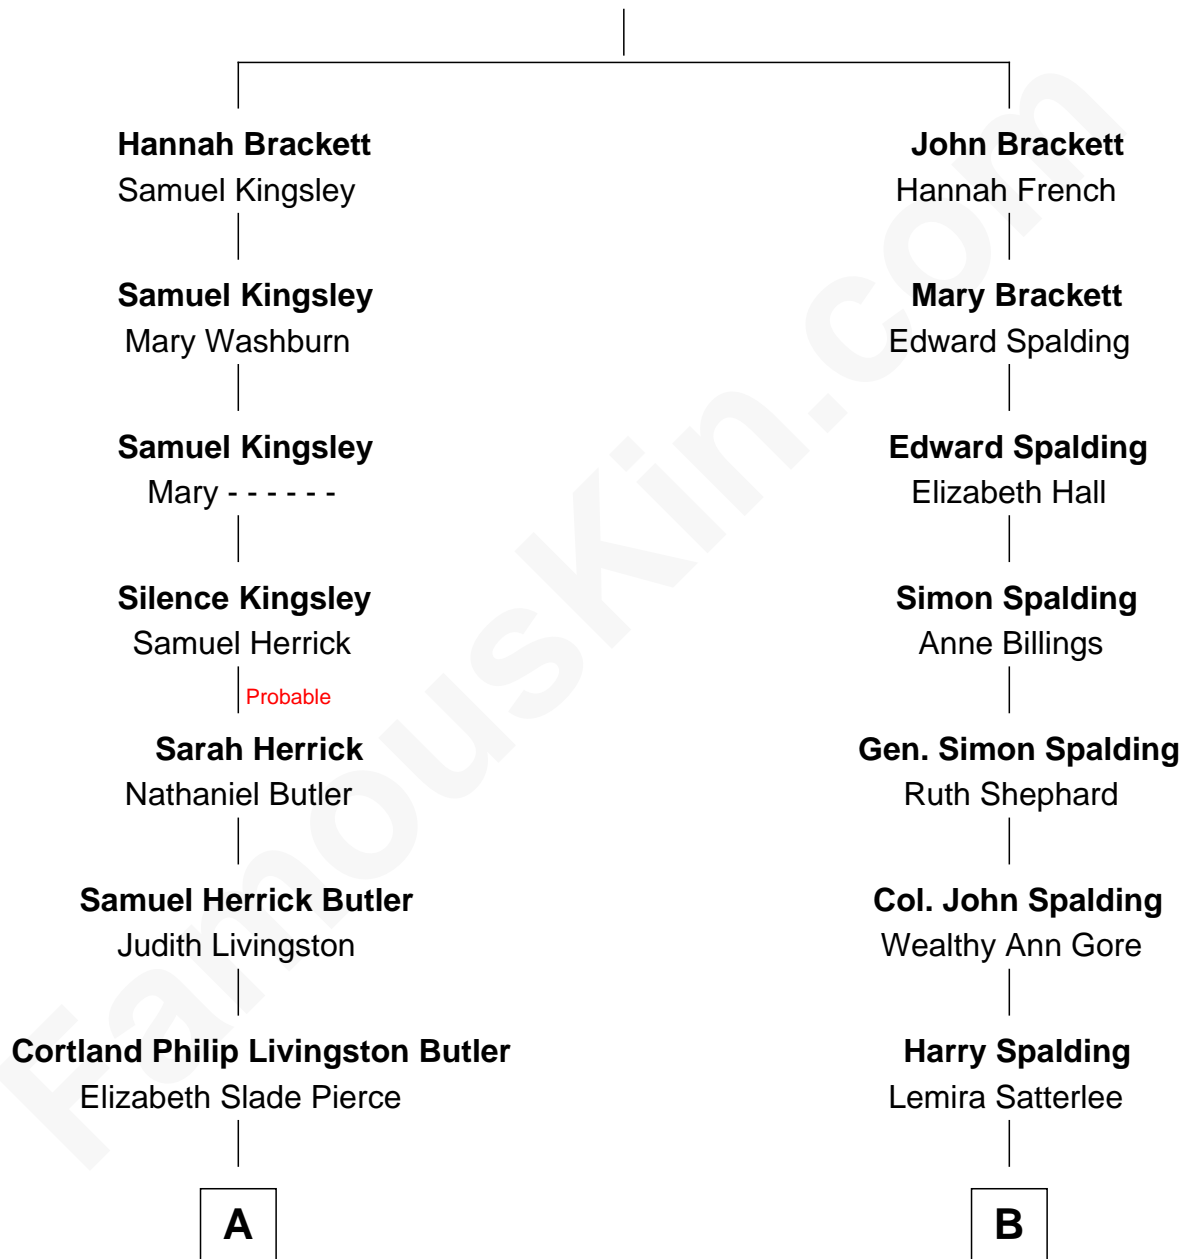

FamousKin.com Relationship Chart of

Jeb Bush

43rd Governor of Florida

8th cousin 3 times removed of

Albert G. Spalding

Co-Founder of Spalding Sporting Goods Co.

Richard Brackett

Alice Blower

A

Mary Elizabeth Butler
Robert Emmet Sheldon

Flora Sheldon
Samuel Prescott Bush

Prescott Sheldon Bush
Dorothy Wear Walker

George Herbert Walker Bush
Barbara Pierce

Jeb Bush
43rd Governor of Florida

B

James Lawrence Spalding
Harriet I. Goodwill